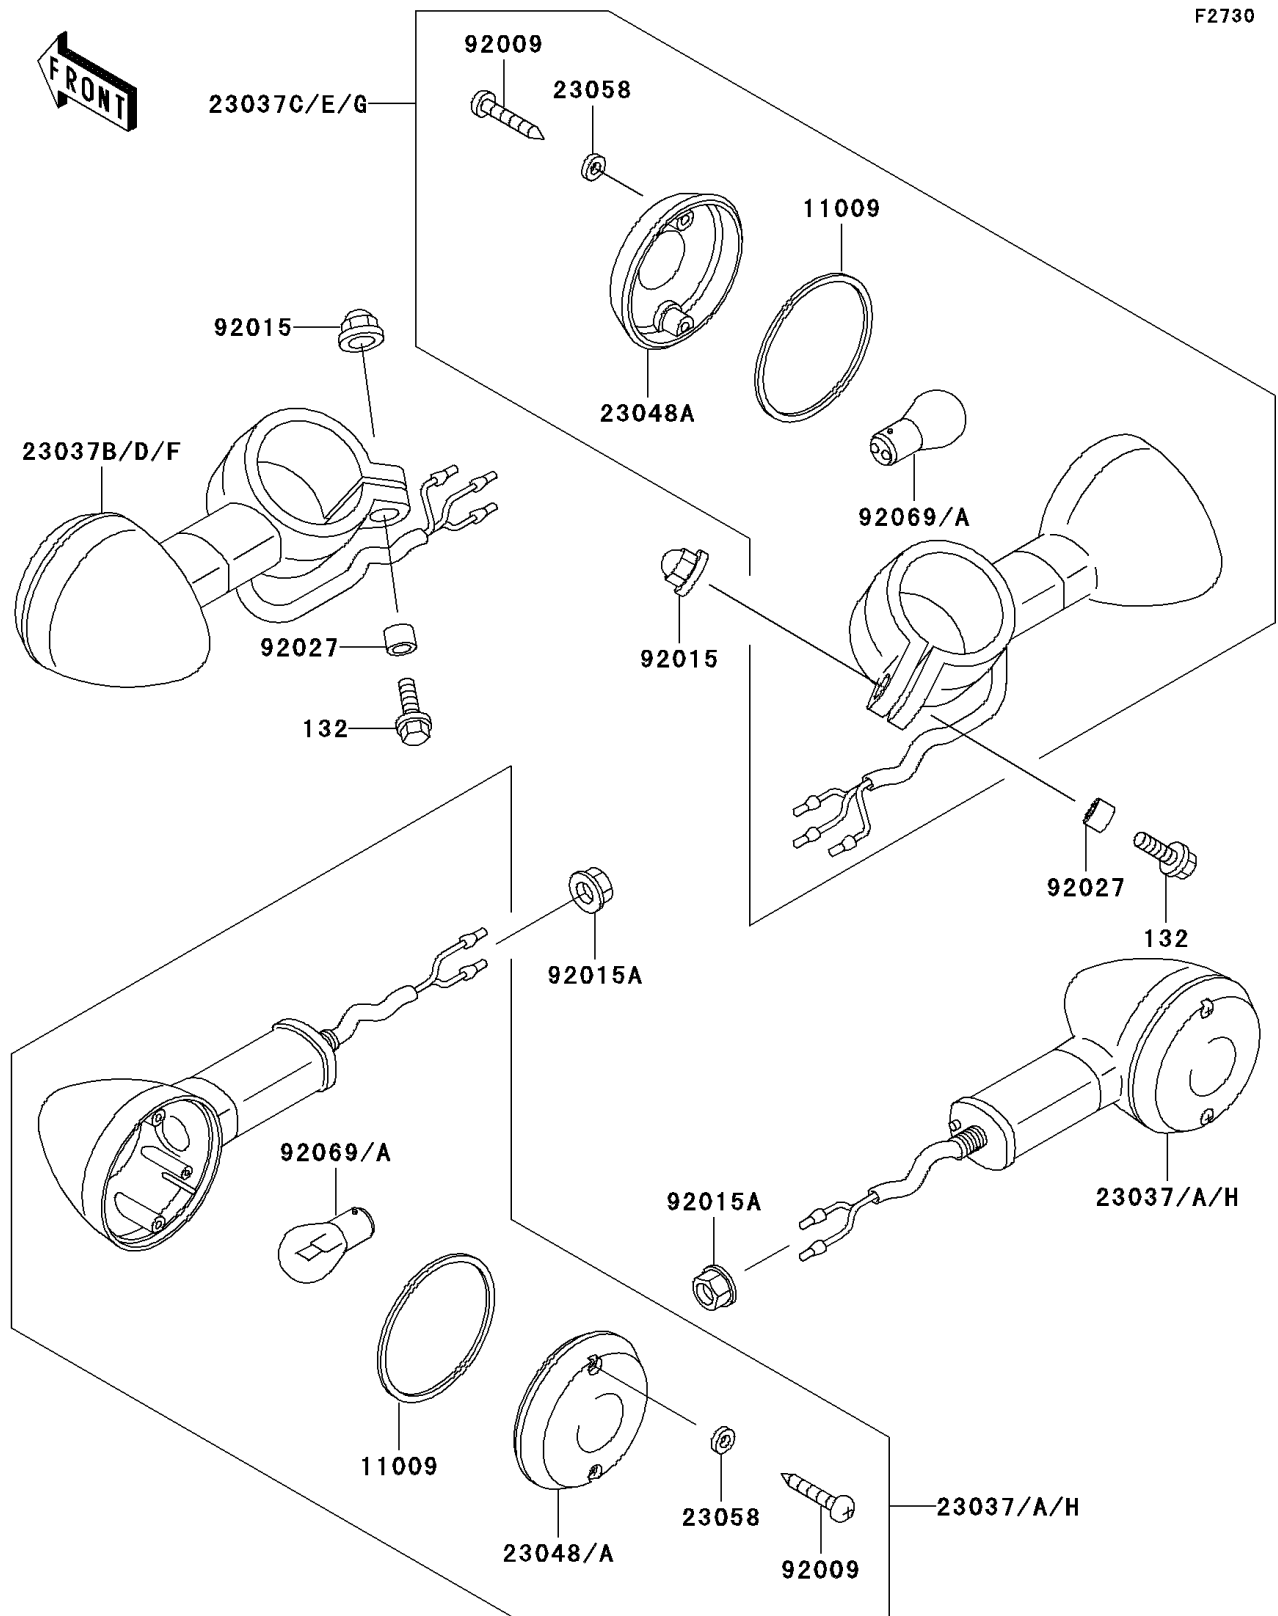

2001 Eliminator 125

PARTS DIAGRAM

Turn Signals

2001 Eliminator 125

PARTS LIST

Turn Signals

ITEM NAME

PART NUMBER

QUANTITY
