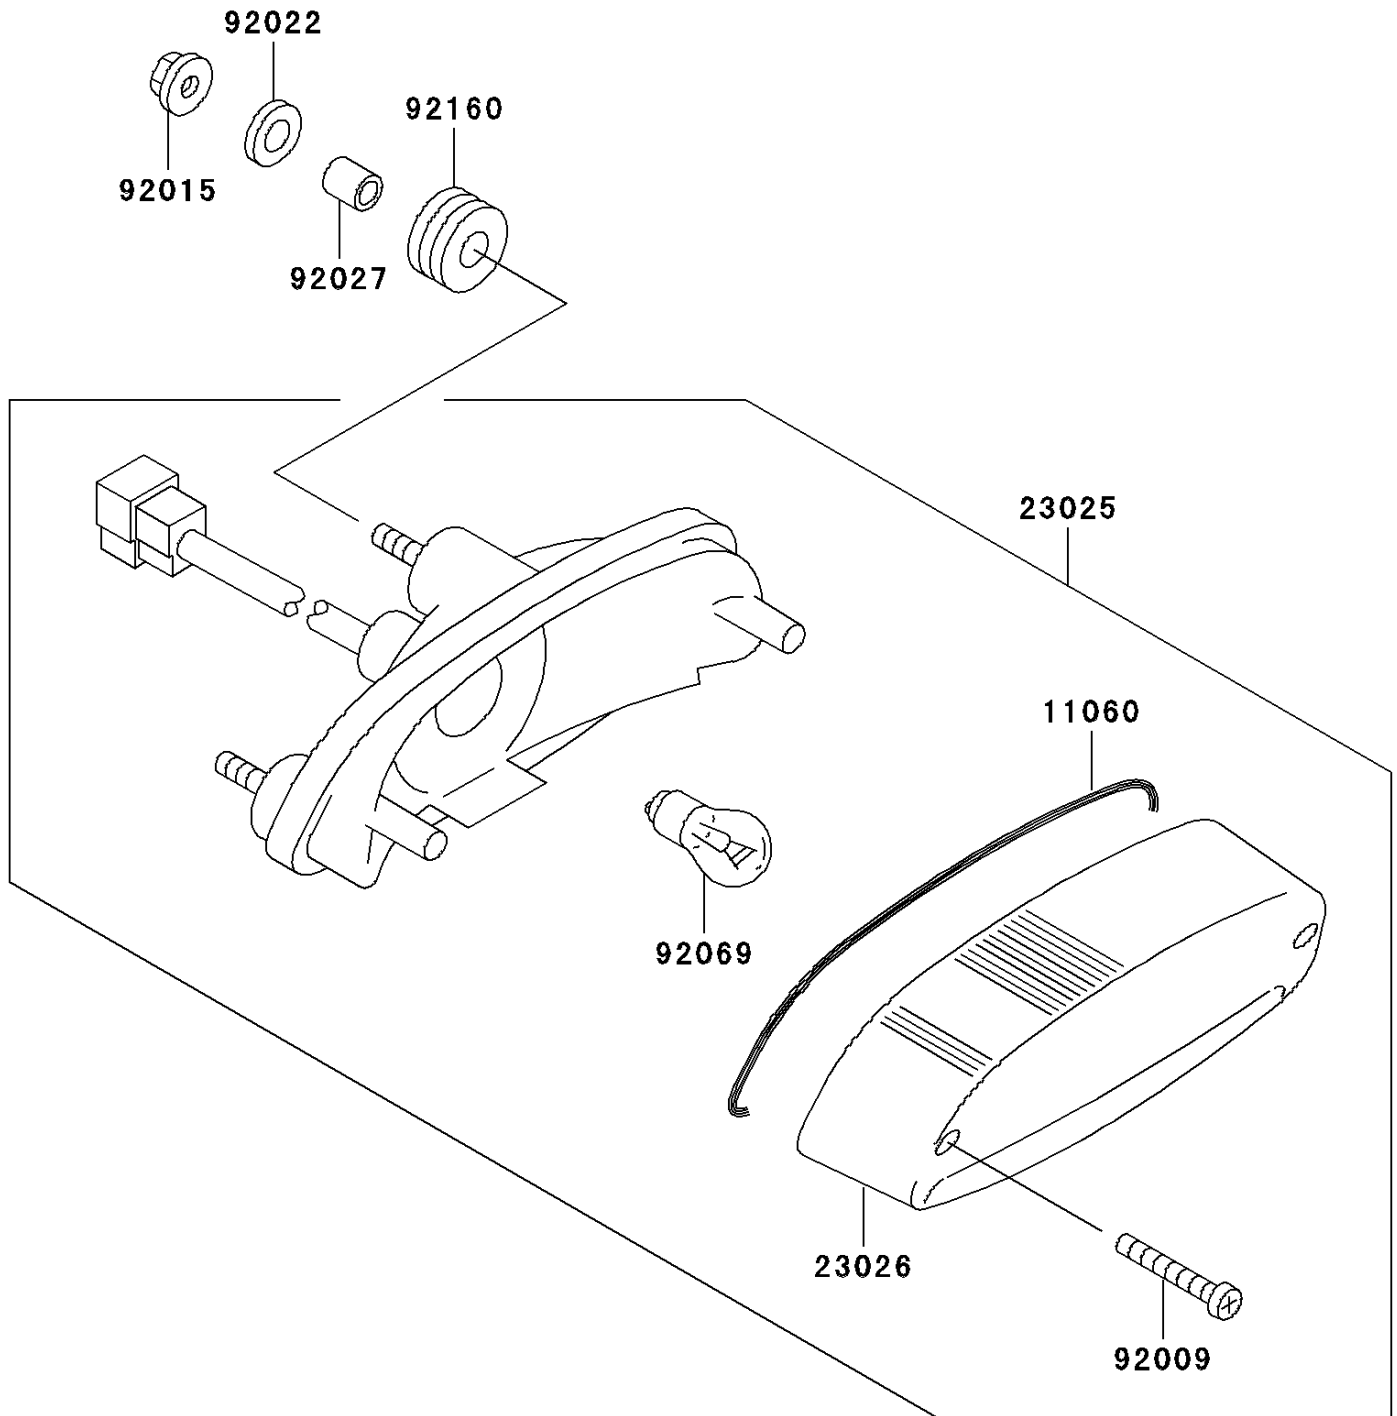

2004 Eliminator 125

PARTS DIAGRAM

Taillight(s)

F2720

2004 Eliminator 125

PARTS LIST

Taillight(s)

ITEM NAME

PART NUMBER

QUANTITY
