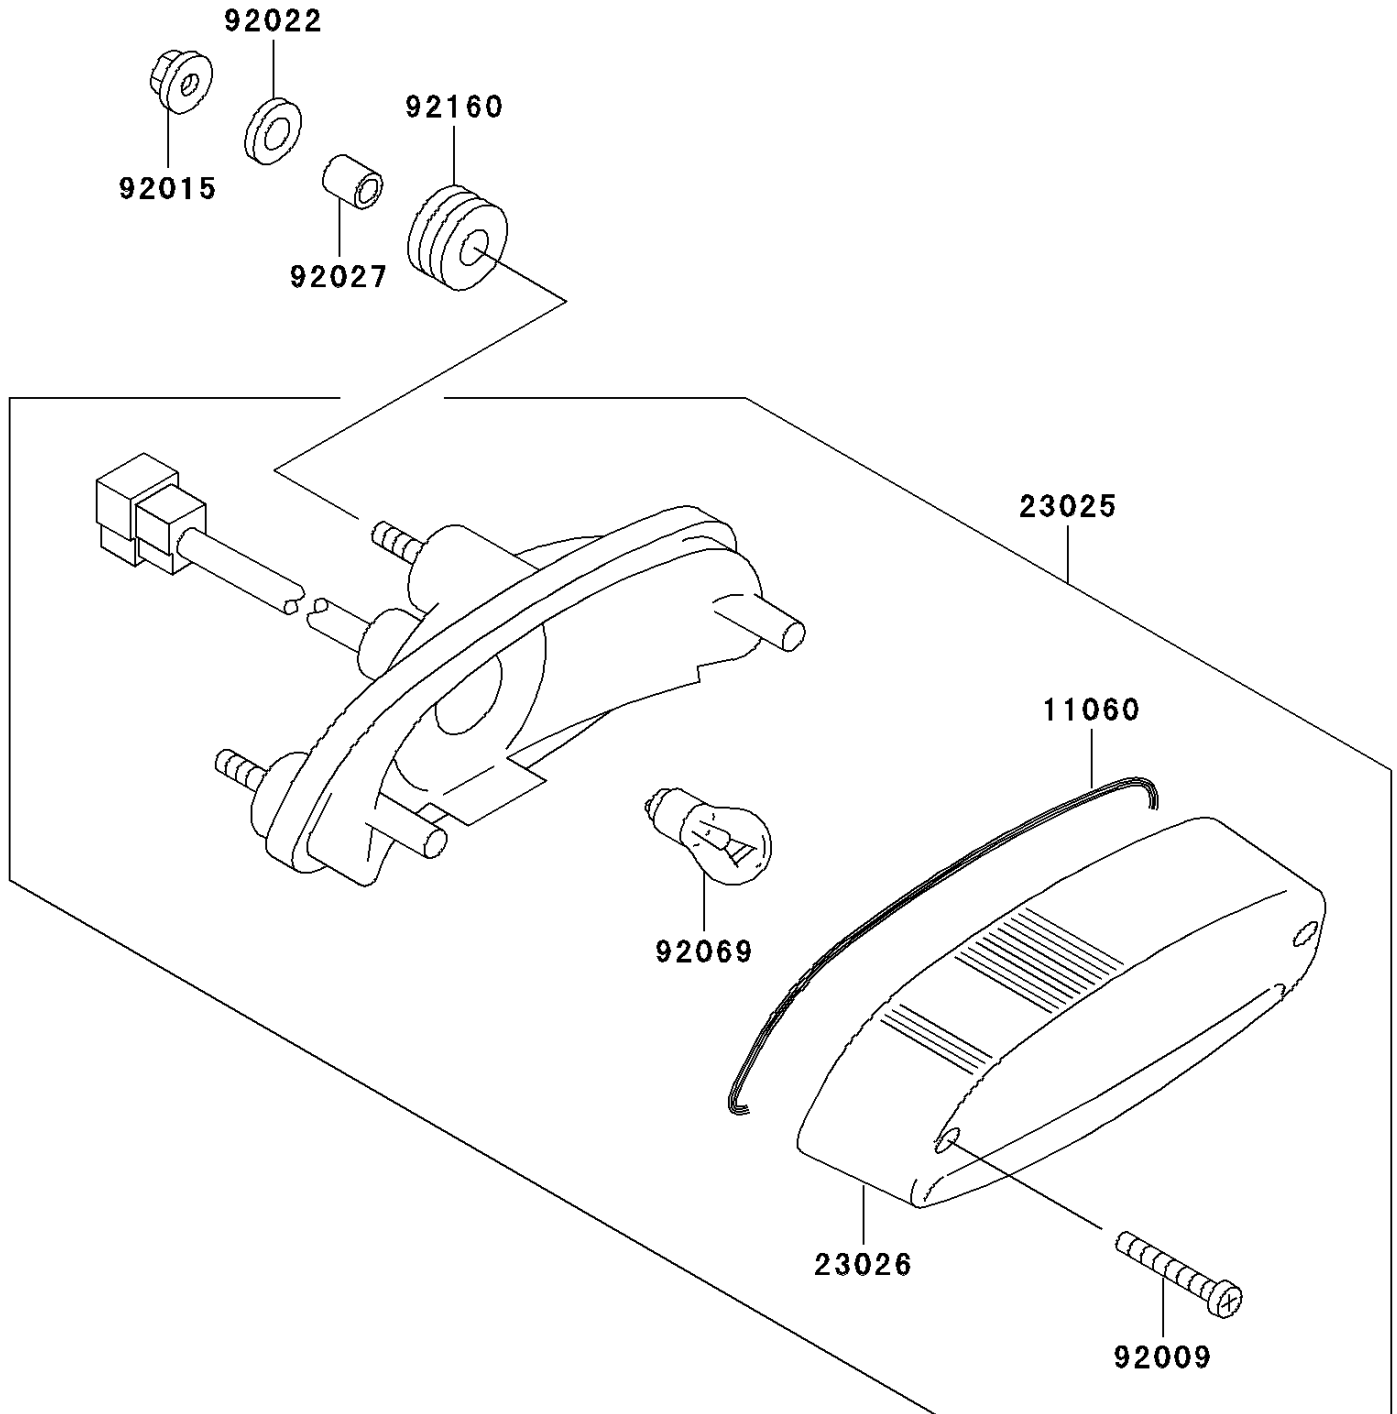

2001 Eliminator 125

PARTS DIAGRAM

Taillight(s)

F2720

2001 Eliminator 125

PARTS LIST

Taillight(s)

ITEM NAME

PART NUMBER

QUANTITY
