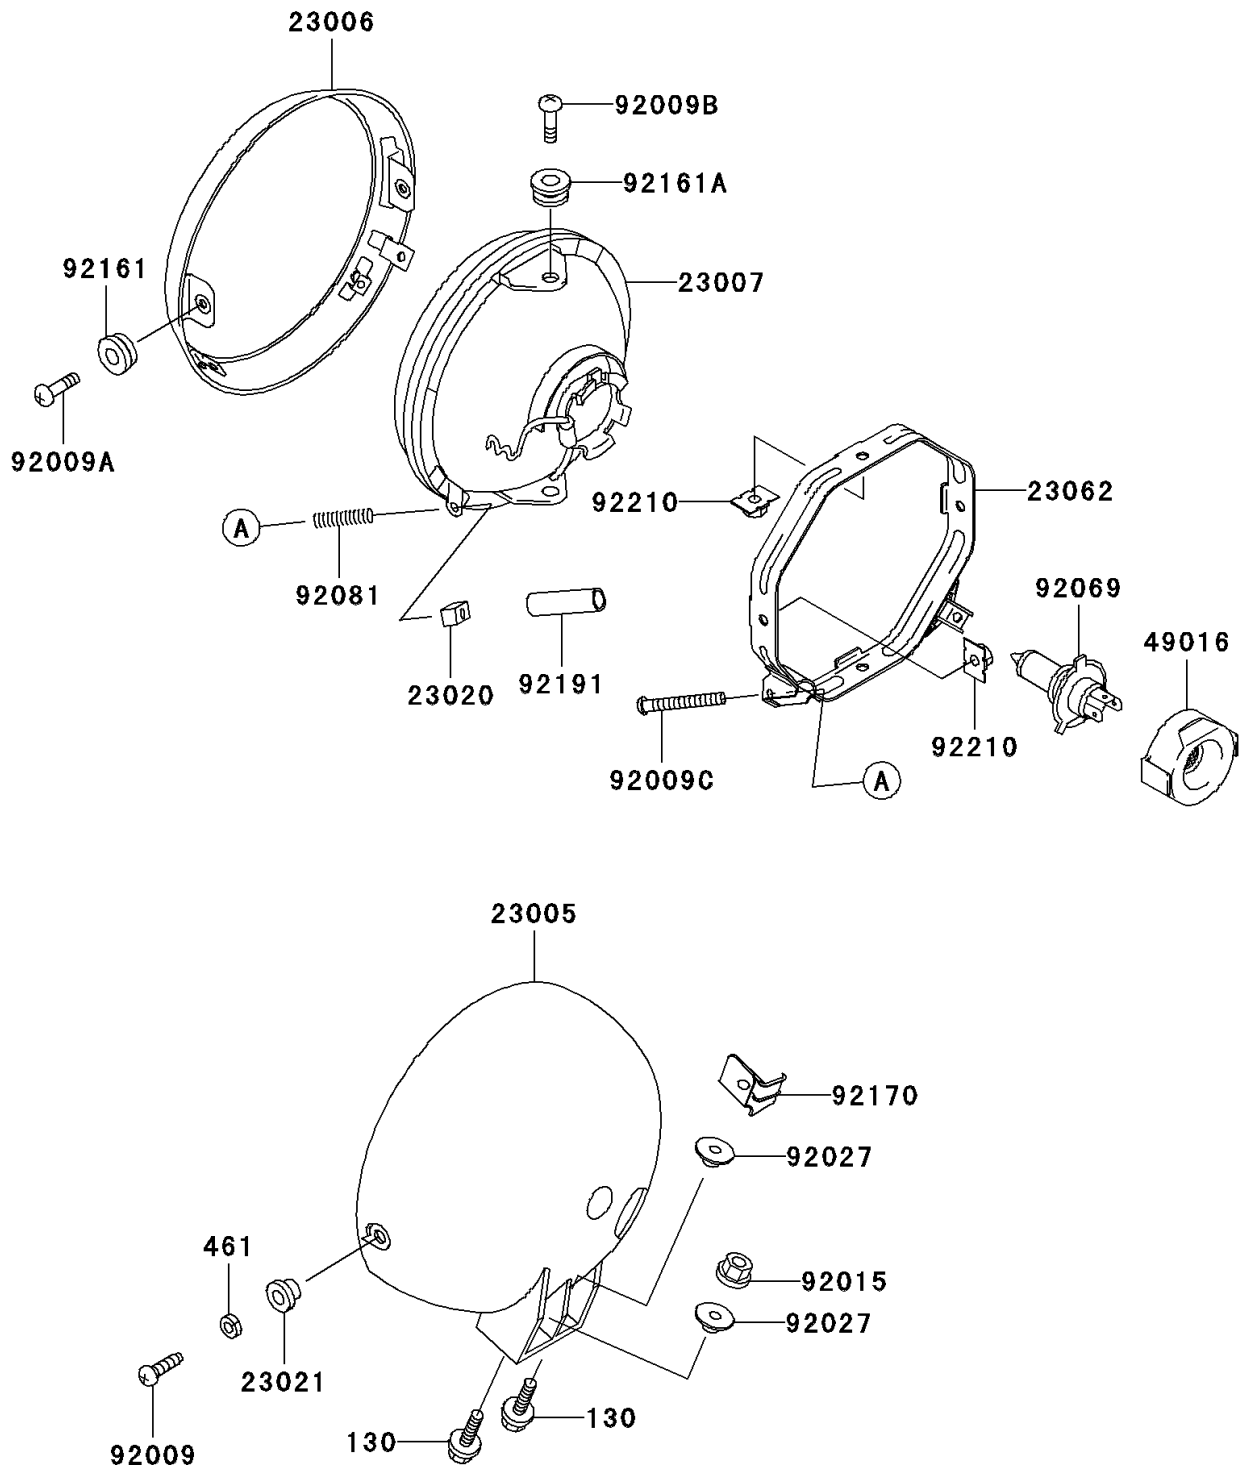

# 2005 Eliminator 125

## PARTS DIAGRAM

### Headlight(s)

F2710