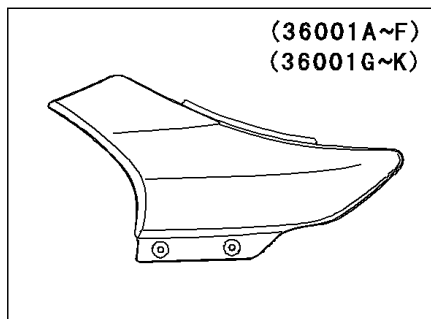

2001 Eliminator 125

PARTS DIAGRAM

Side Covers/Chain Cover

F2610

W0D

(36001A/G)	C. P. Red
(36001B/H)	Ebony
(36001C/I)	C. T. Red
(36001D/J)	M. C. Black
(36001E/K)	M. P. Silver

2001 Eliminator 125

PARTS LIST

Side Covers/Chain Cover

ITEM NAME

PART NUMBER

QUANTITY
