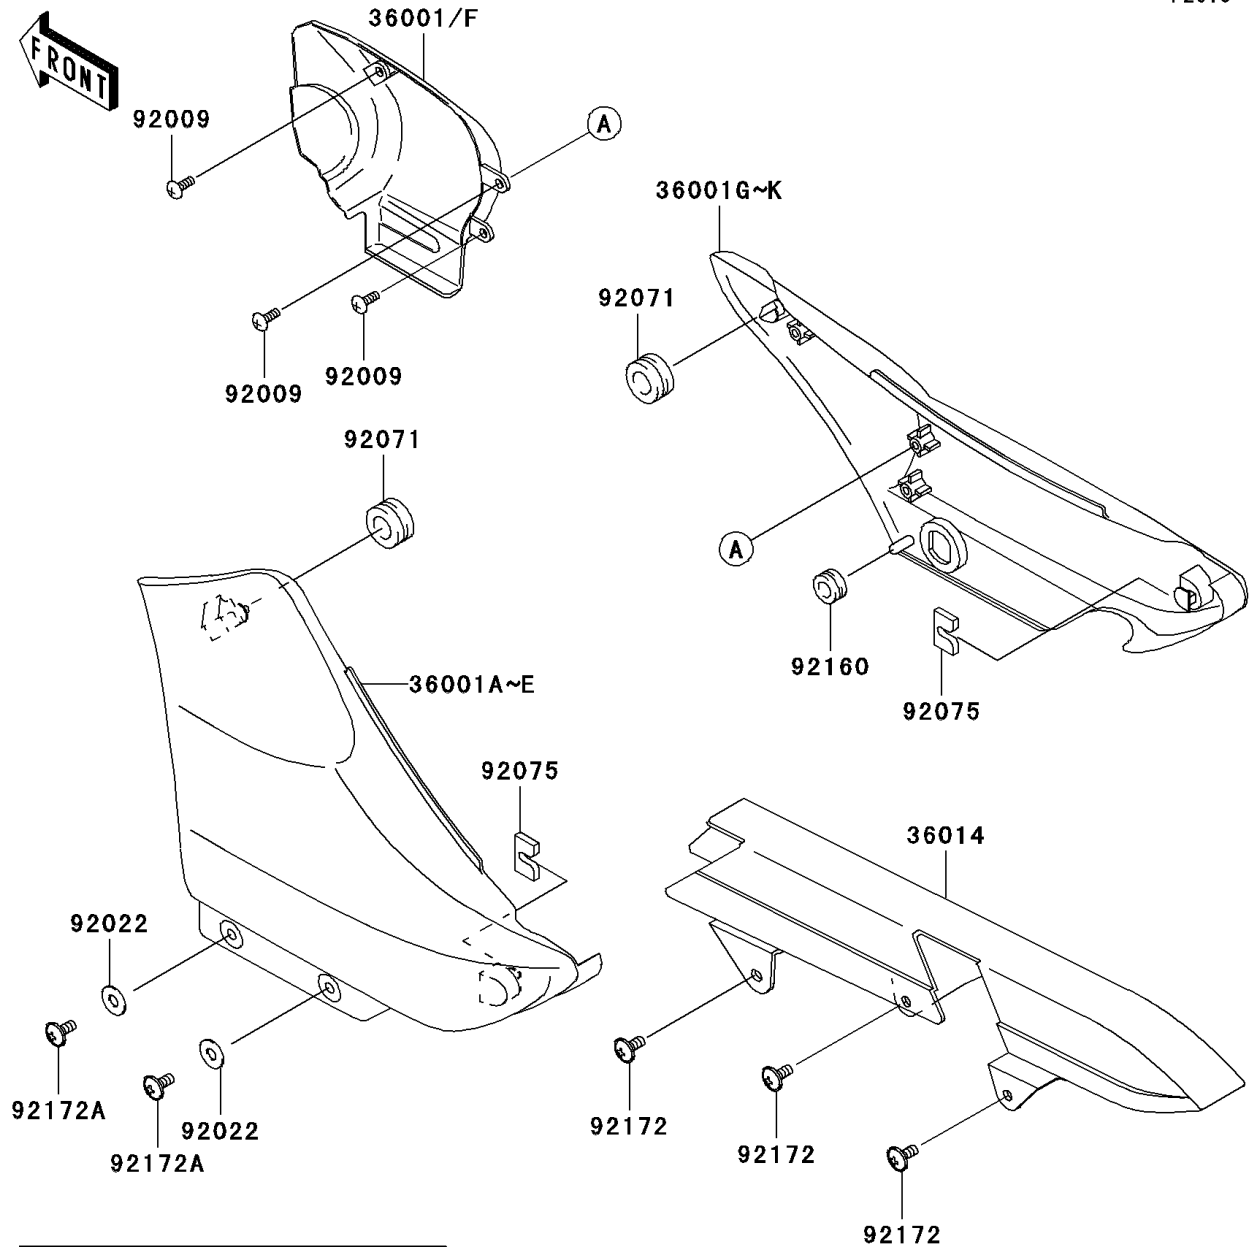

2001 Eliminator 125

PARTS DIAGRAM

Side Covers/Chain Cover

F2610

W0D

(36001A/G)	C. P. Red
(36001B/H)	Ebony
(36001C/I)	C. T. Red
(36001D/J)	M. C. Black
(36001E/K)	M. P. Silver

2001 Eliminator 125

PARTS LIST

Side Covers/Chain Cover

ITEM NAME

PART NUMBER

QUANTITY
