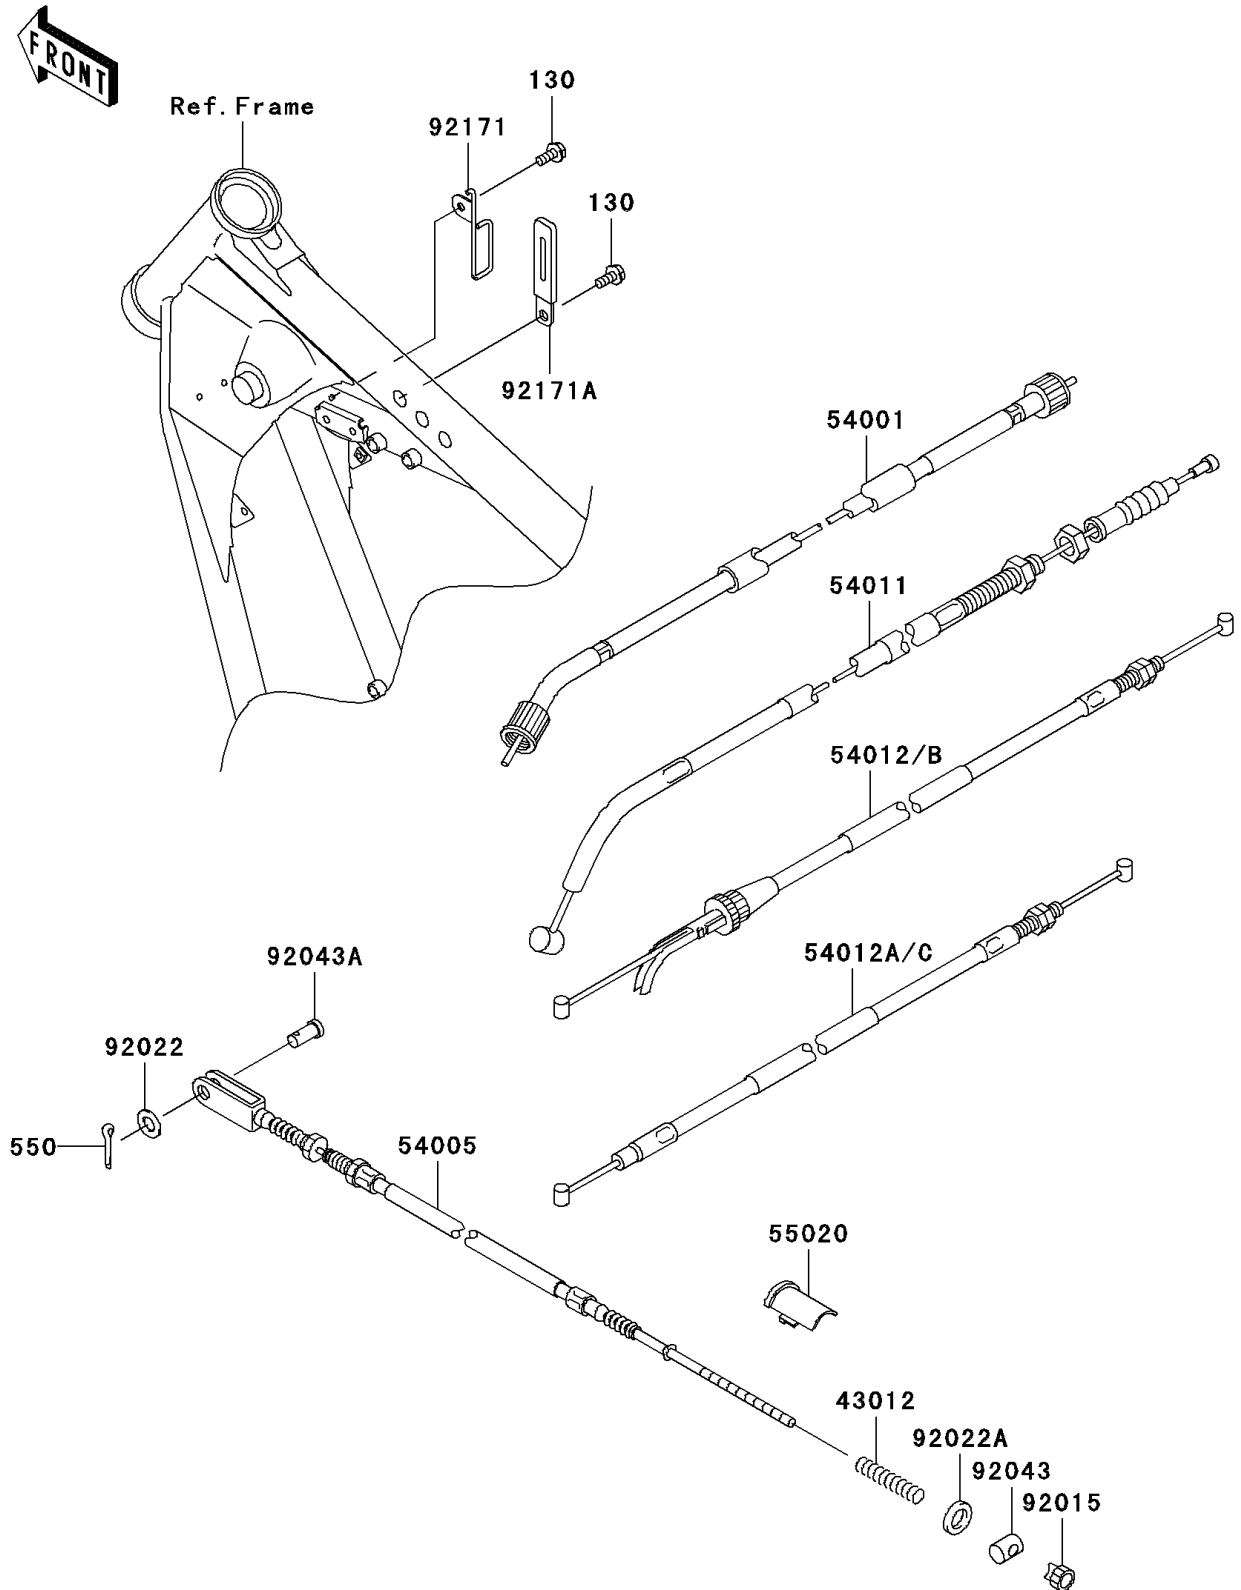

2005 Eliminator 125

PARTS DIAGRAM

Cables

F2540

2005 Eliminator 125

PARTS LIST

Cables

ITEM NAME

PART NUMBER

QUANTITY
