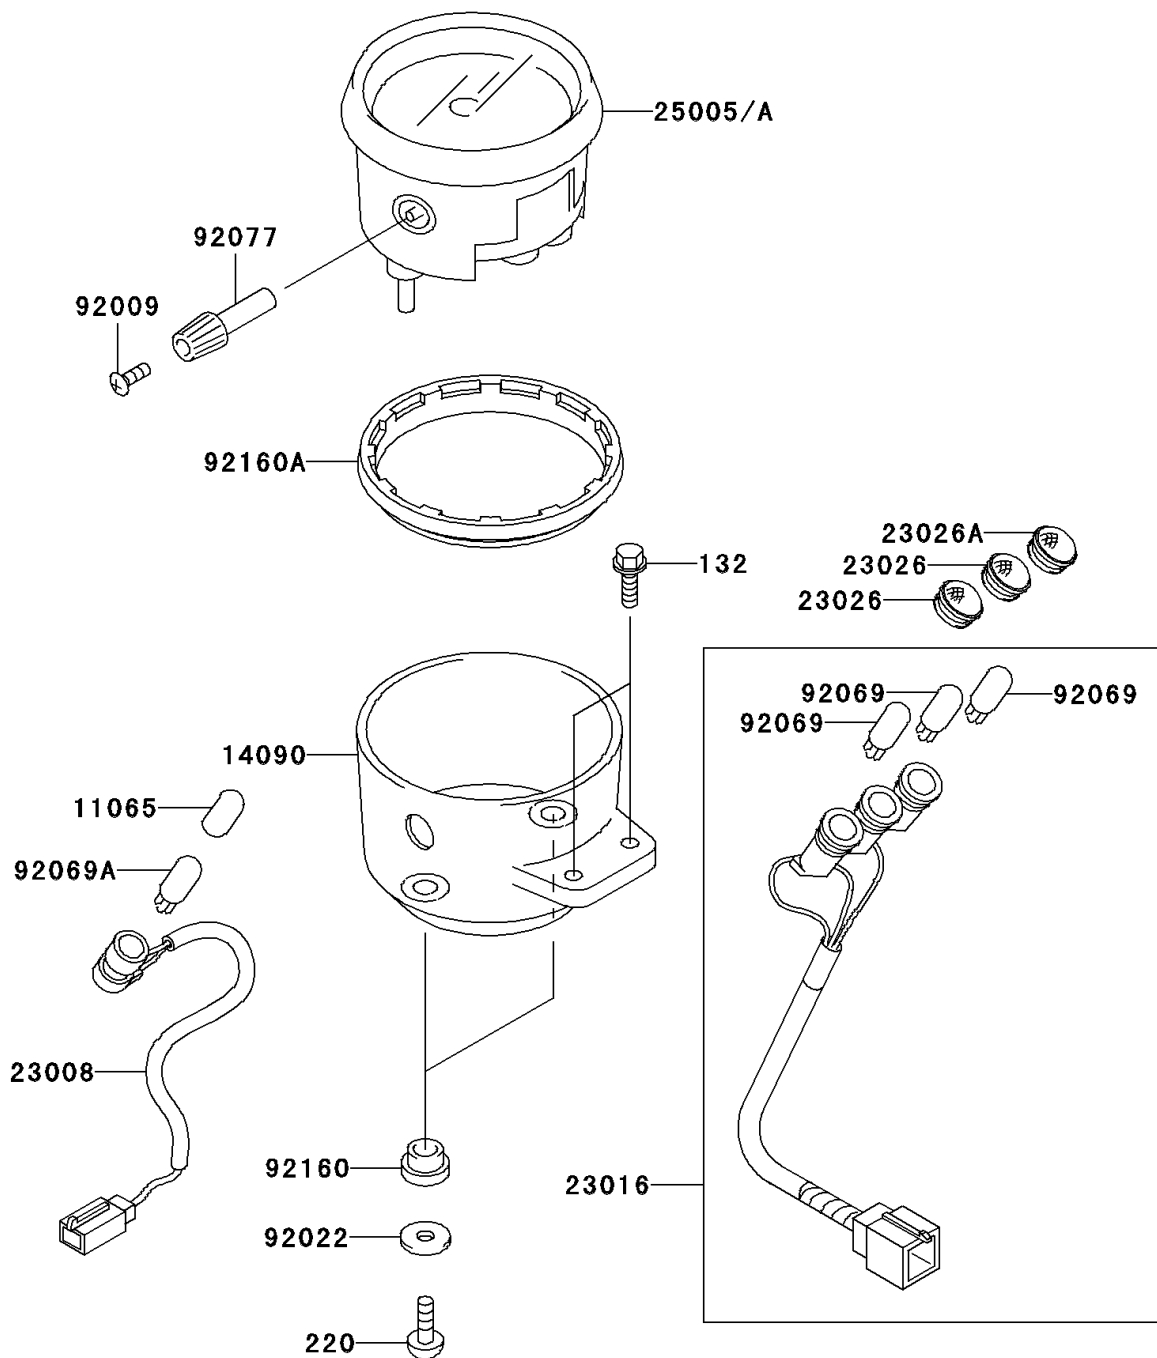

2005 Eliminator 125

PARTS DIAGRAM

Meter(s)

F2530

2005 Eliminator 125

PARTS LIST

Meter(s)

ITEM NAME

PART NUMBER

QUANTITY
