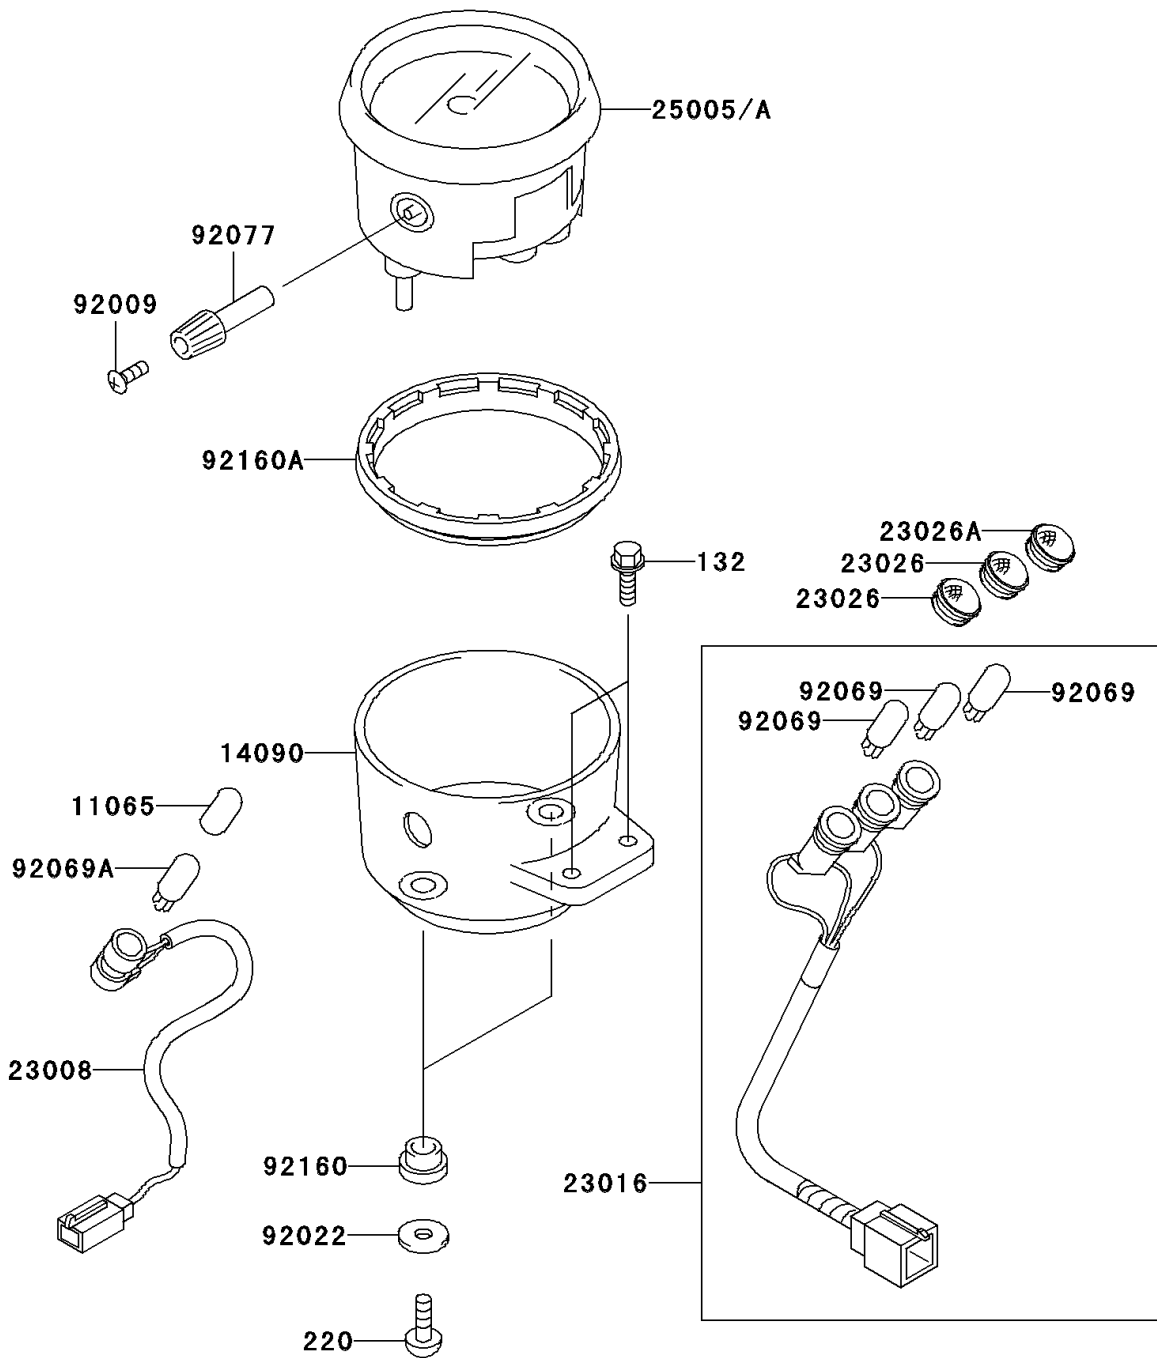

2004 Eliminator 125

PARTS DIAGRAM

Meter(s)

F2530

2004 Eliminator 125

PARTS LIST

Meter(s)

ITEM NAME

PART NUMBER

QUANTITY
