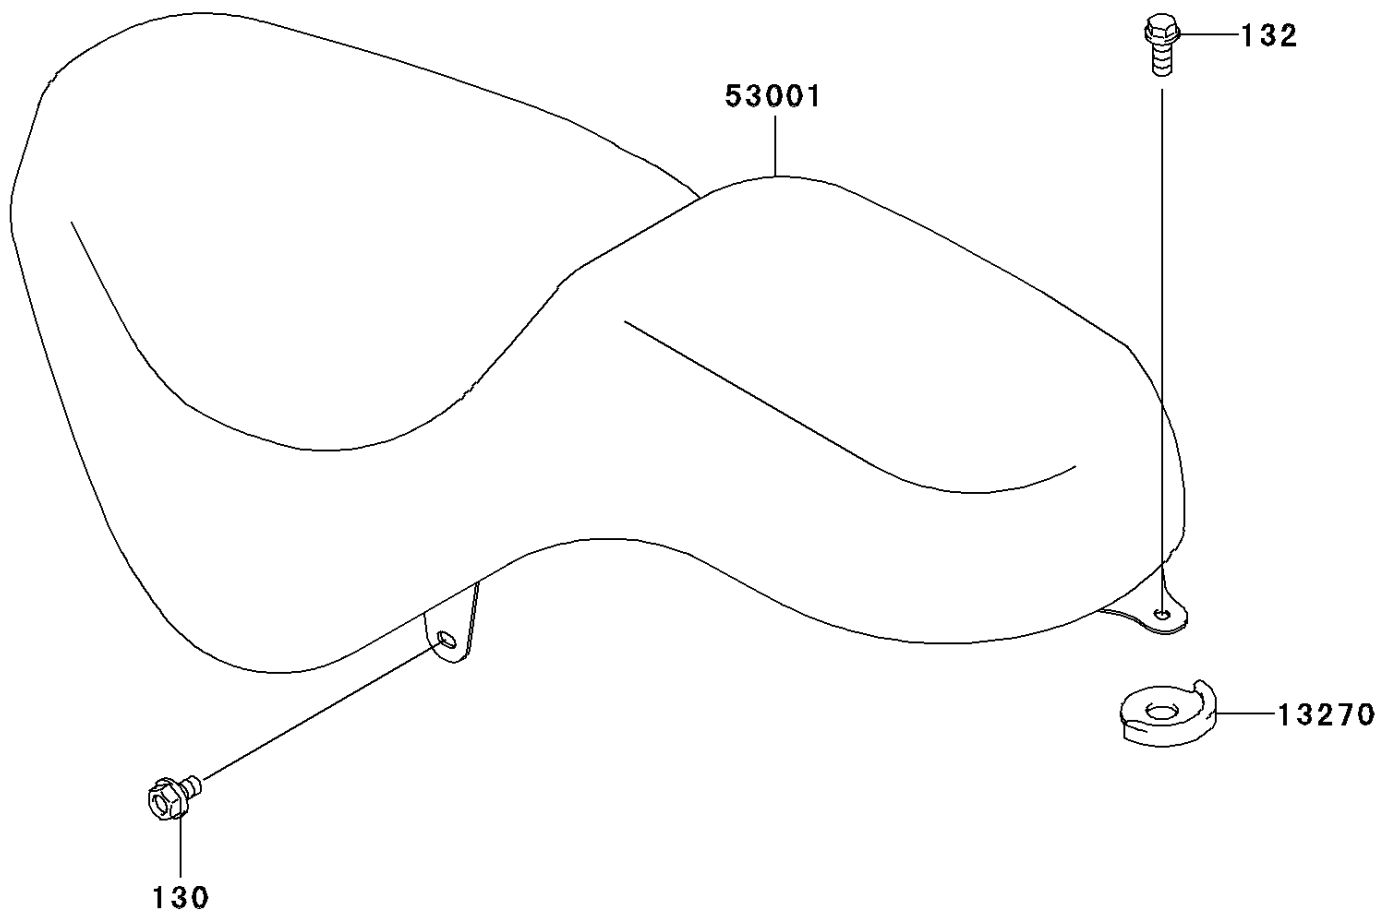

2001 Eliminator 125

PARTS DIAGRAM

Seat

F2510

2001 Eliminator 125

PARTS LIST

Seat

ITEM NAME

PART NUMBER

QUANTITY
