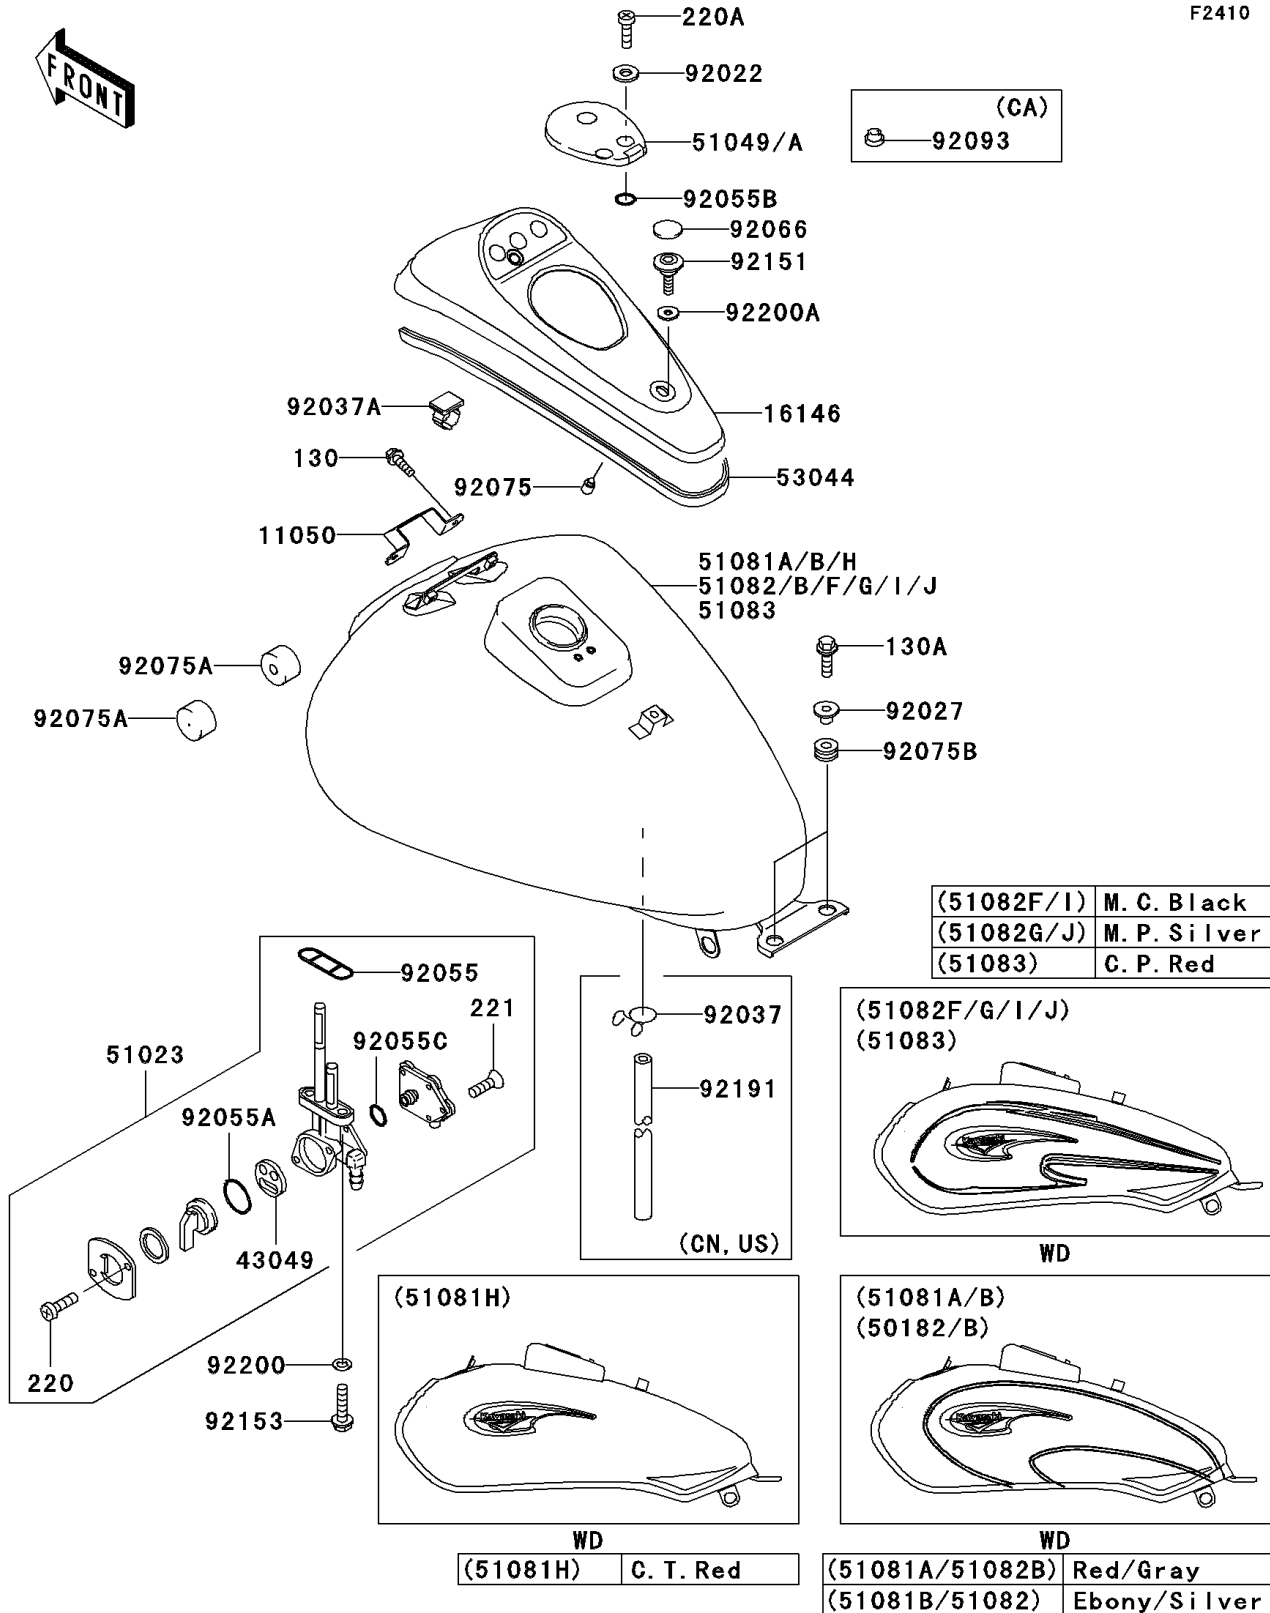

2005 Eliminator 125

PARTS DIAGRAM

Fuel Tank

F2410

2005 Eliminator 125

PARTS LIST

Fuel Tank

ITEM NAME	PART NUMBER	QUANTITY
-----------	-------------	----------
