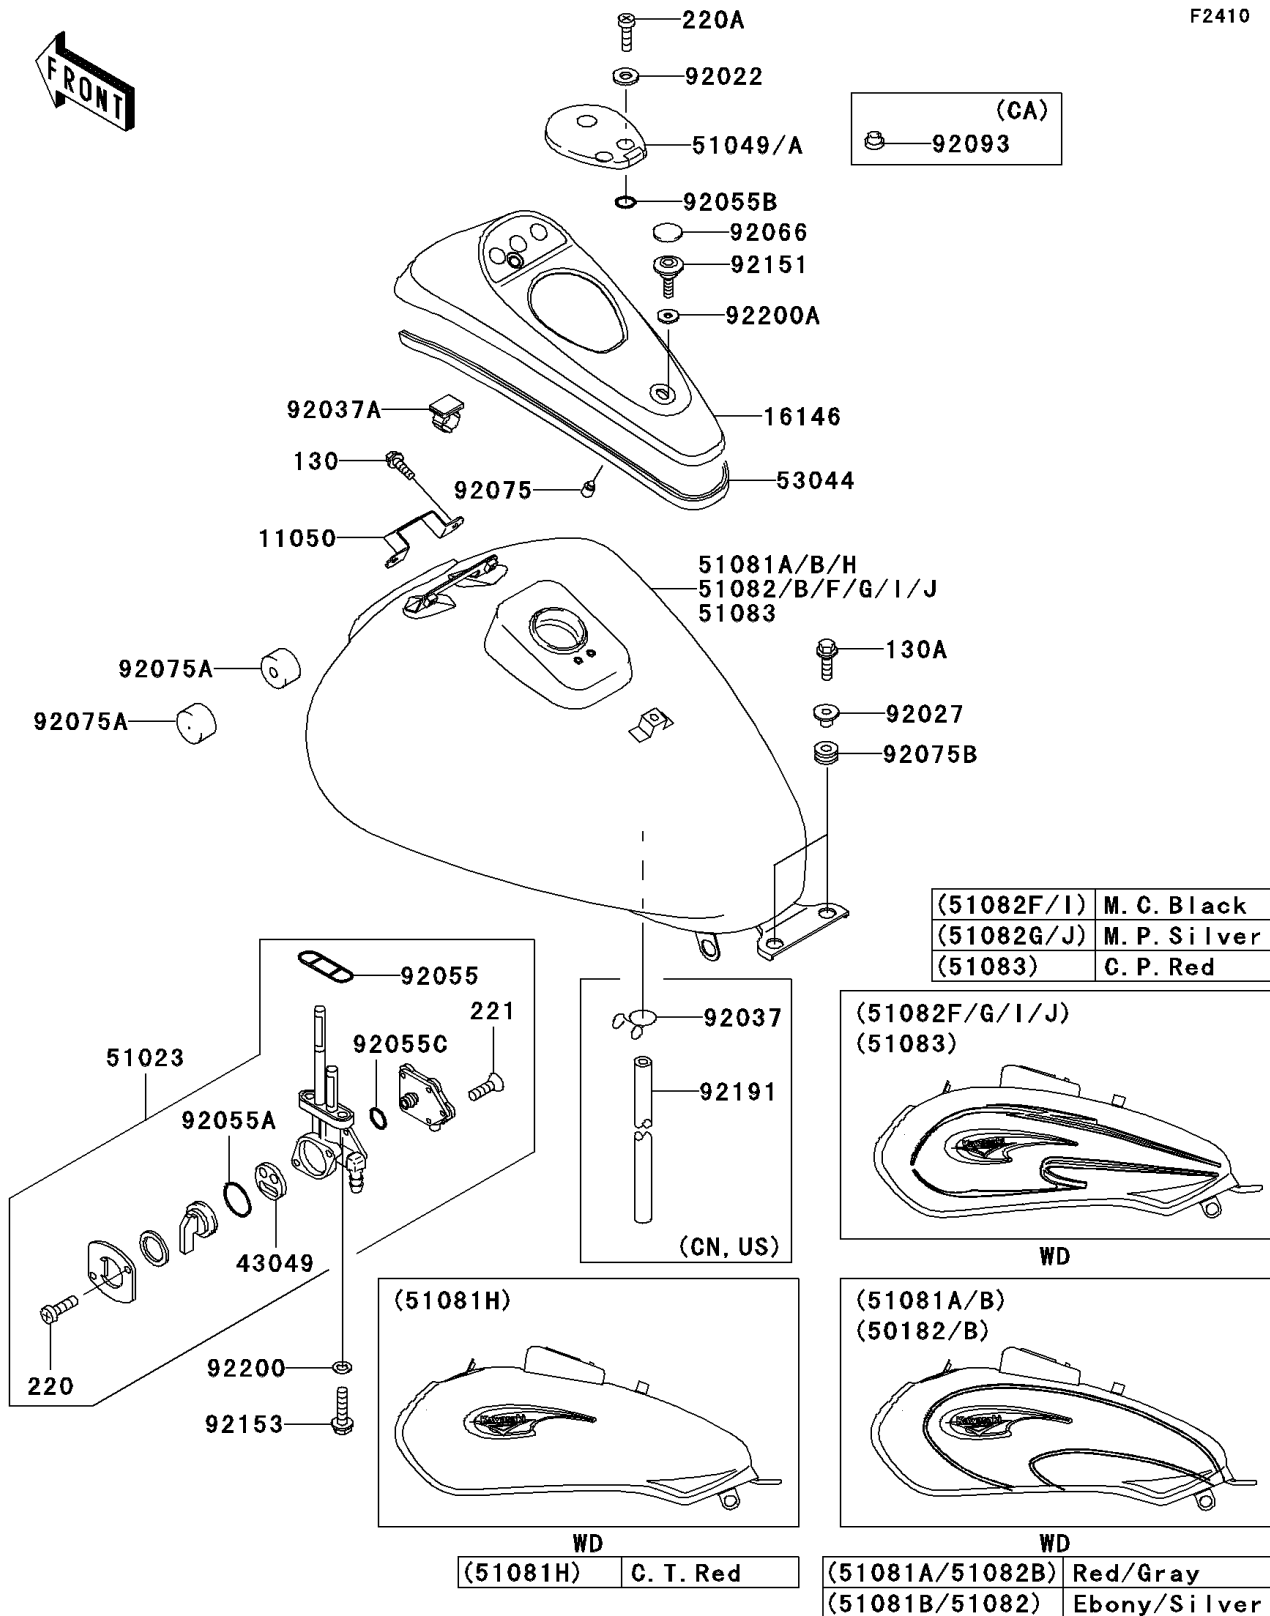

2001 Eliminator 125

PARTS DIAGRAM

Fuel Tank

F2410

2001 Eliminator 125

PARTS LIST

Fuel Tank

ITEM NAME

PART NUMBER

QUANTITY
