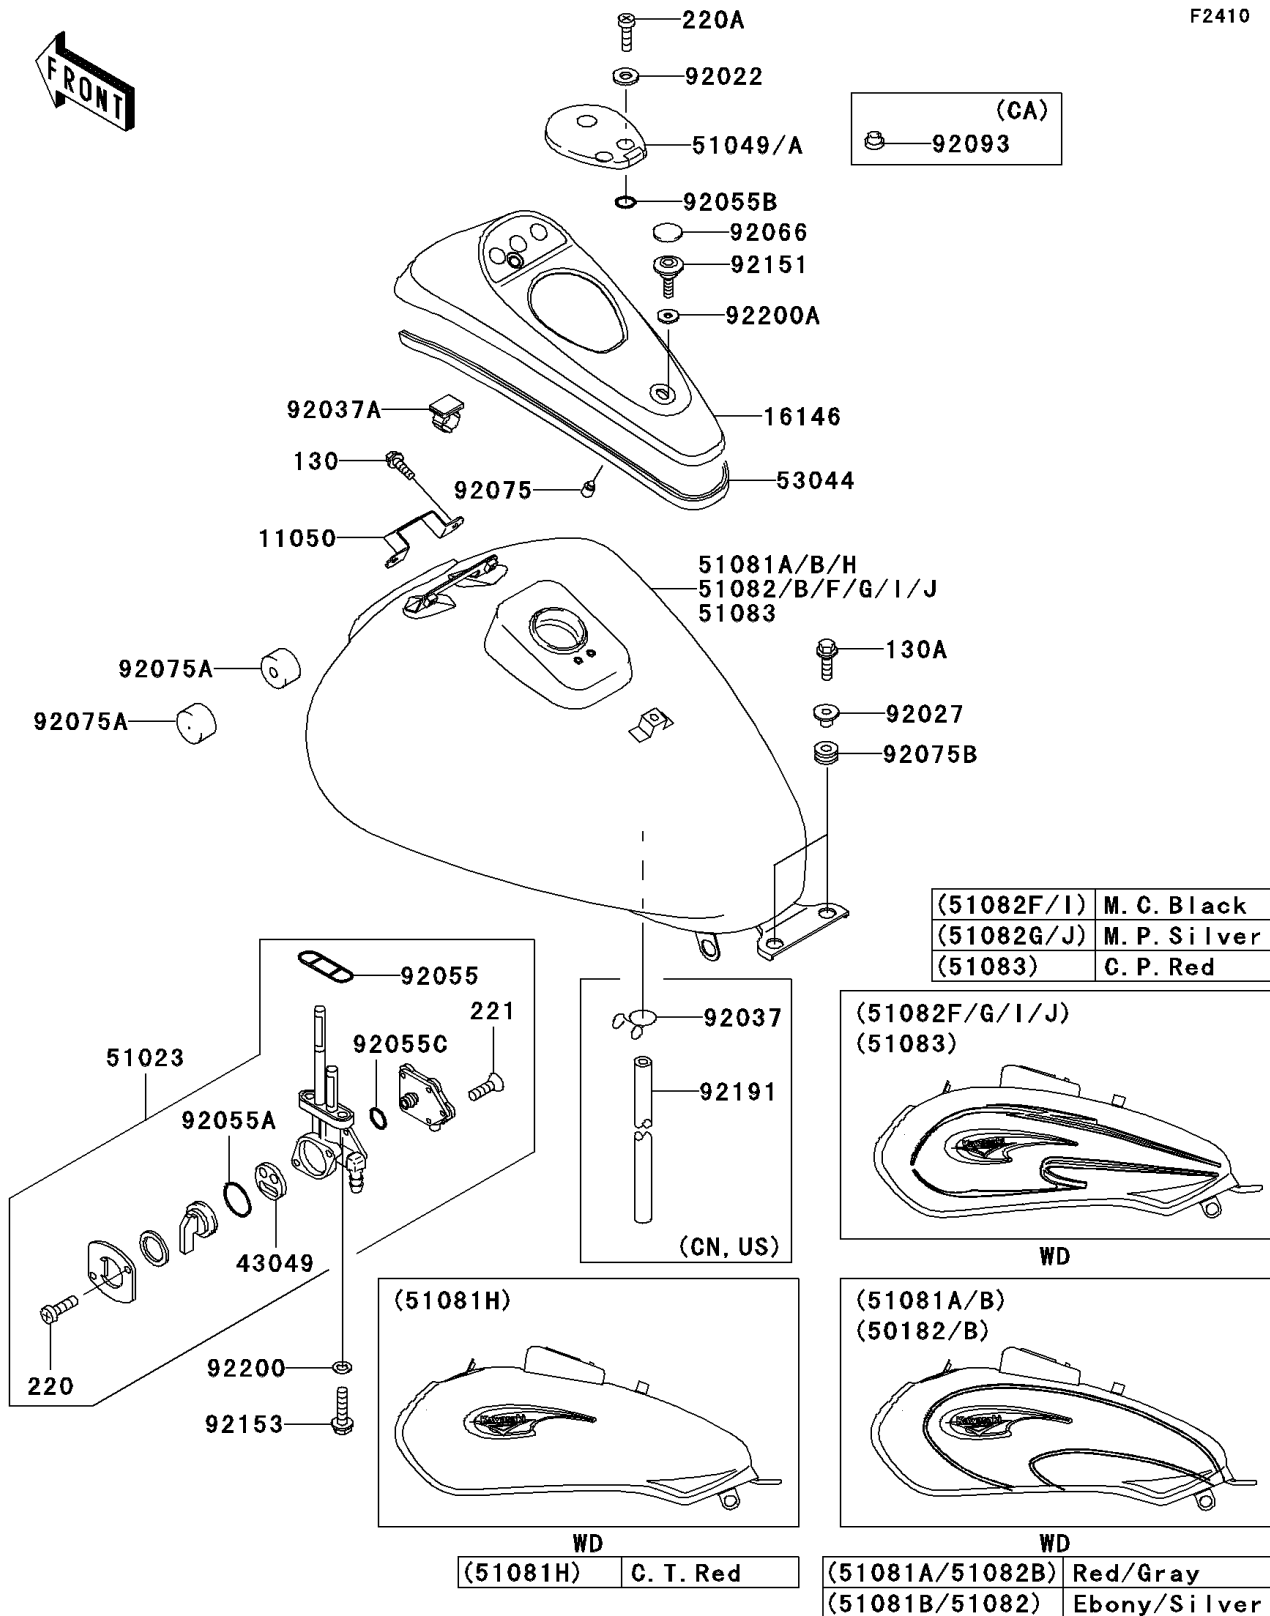

2004 Eliminator 125

PARTS DIAGRAM

Fuel Tank

F2410

2004 Eliminator 125

PARTS LIST

Fuel Tank

| ITEM NAME | PART NUMBER | QUANTITY |
|-----------|-------------|----------|
|-----------|-------------|----------|
