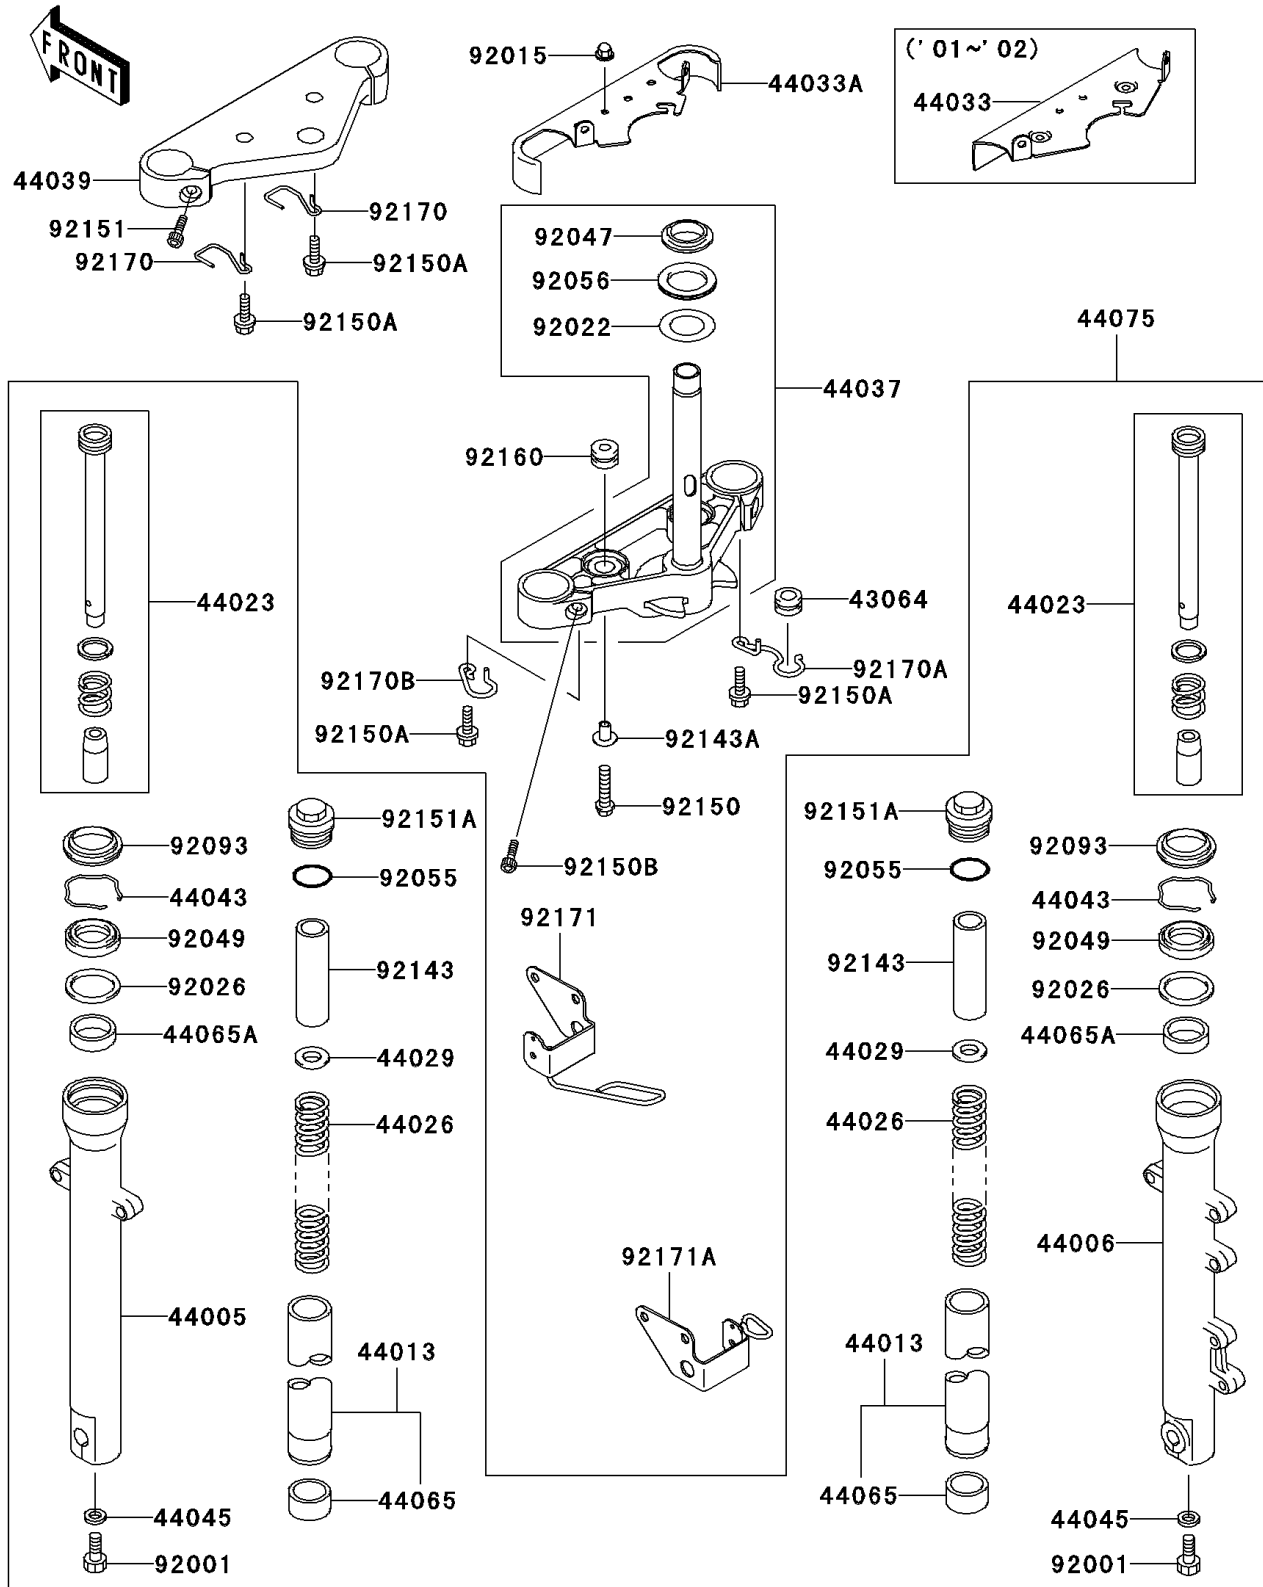

2005 Eliminator 125

PARTS DIAGRAM

Front Fork

F2340

2005 Eliminator 125

PARTS LIST

Front Fork

ITEM NAME

PART NUMBER

QUANTITY
