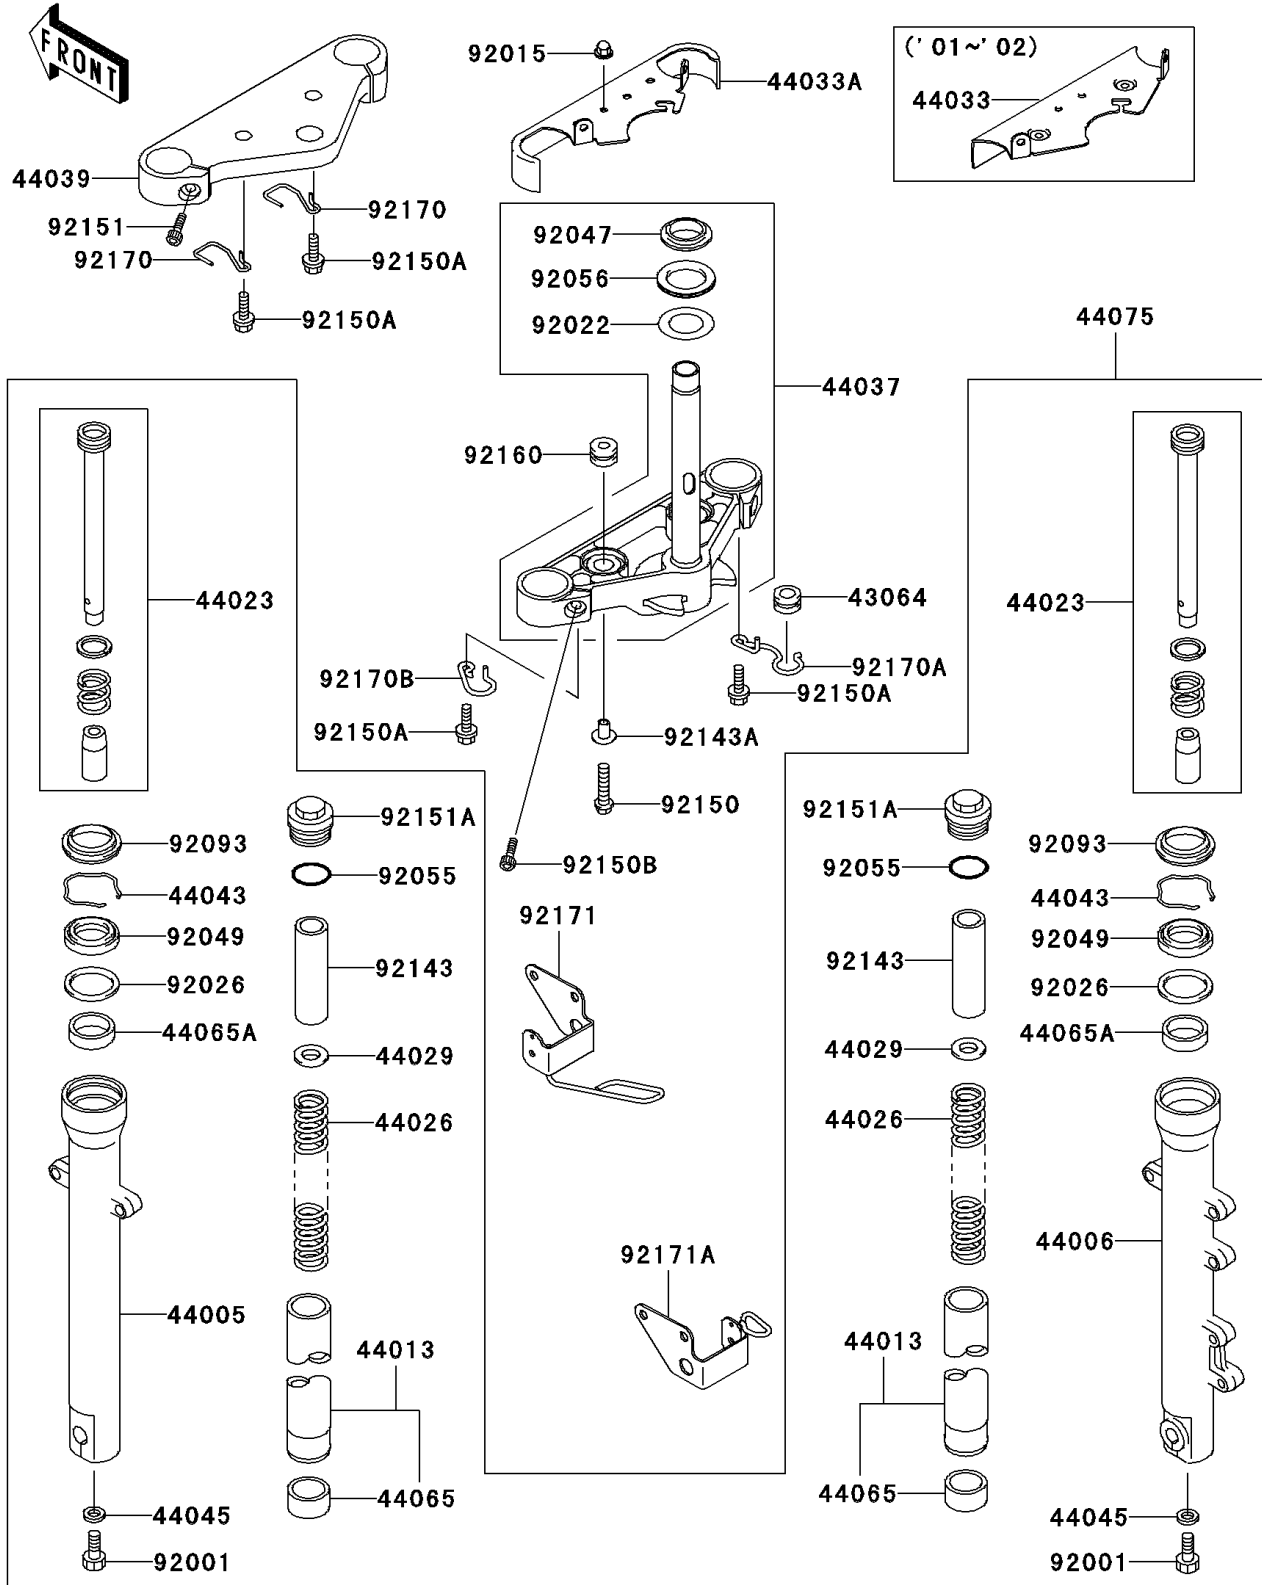

2004 Eliminator 125

PARTS DIAGRAM

Front Fork

F2340

2004 Eliminator 125

PARTS LIST

Front Fork

ITEM NAME	PART NUMBER	QUANTITY
-----------	-------------	----------
