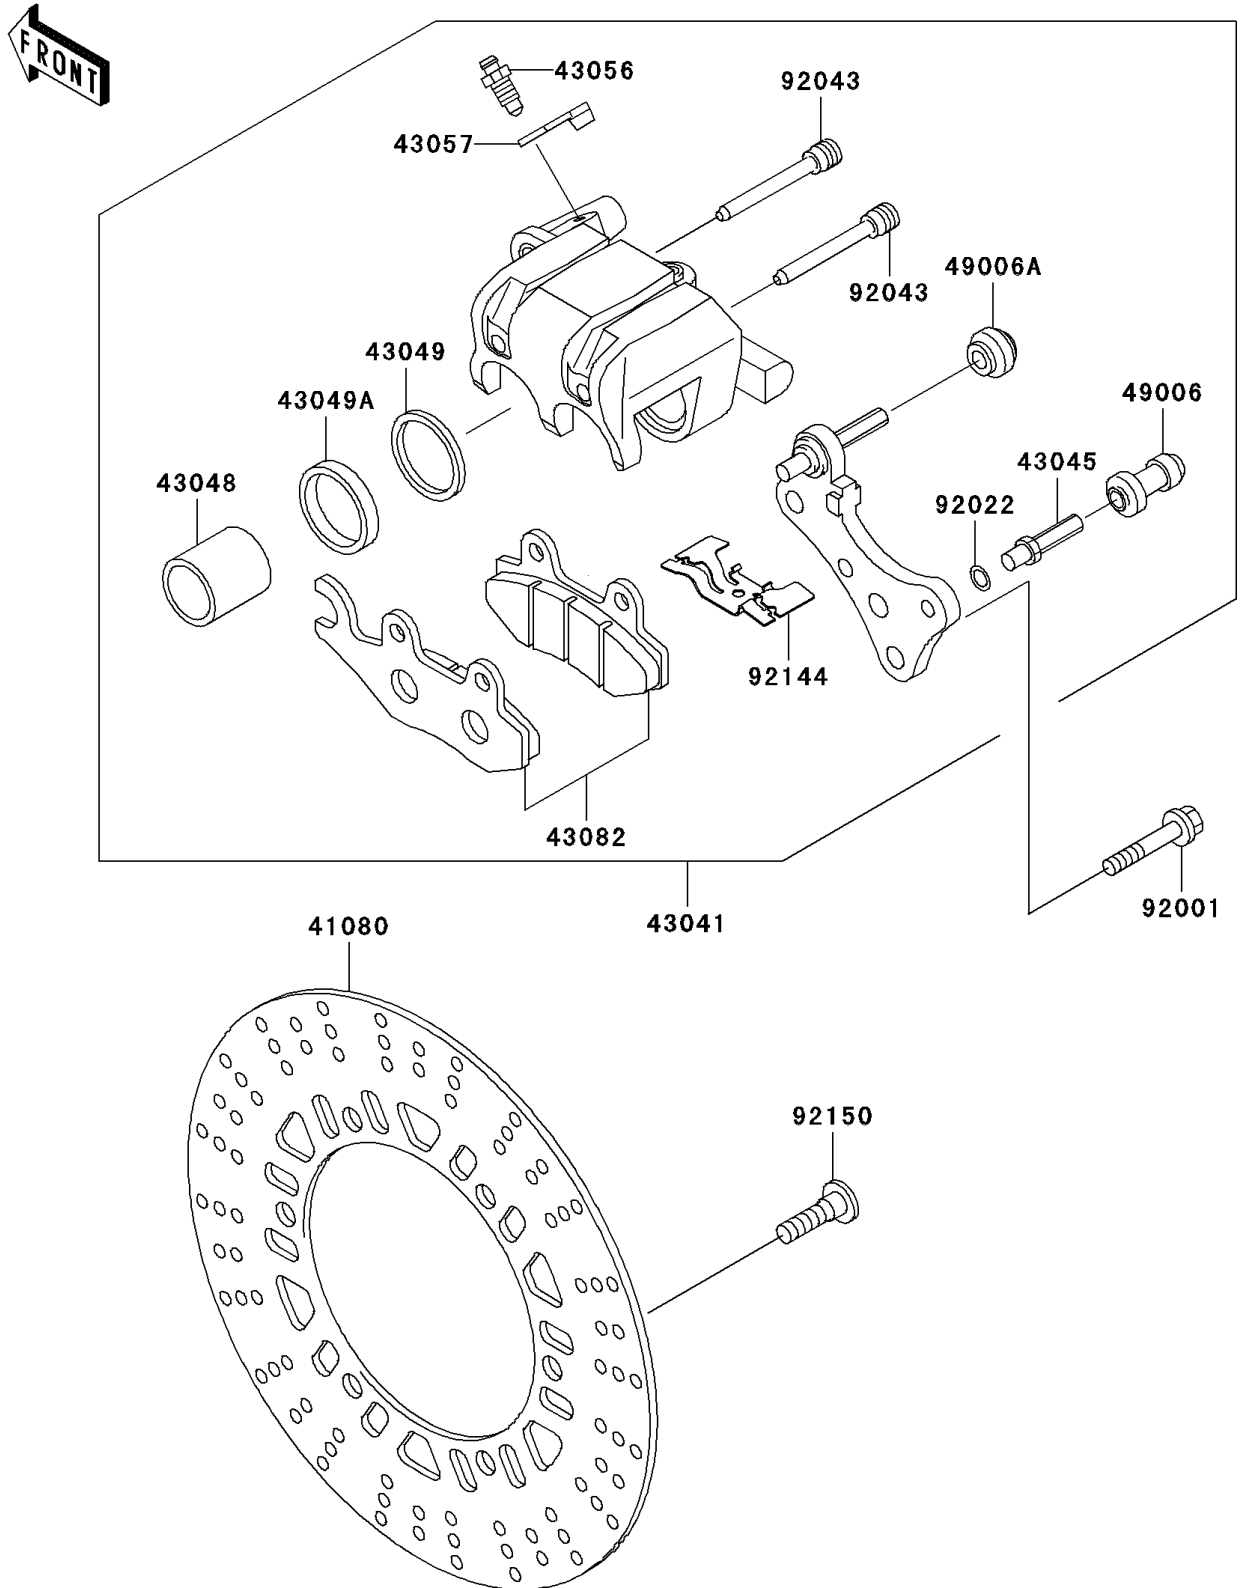

2005 Eliminator 125

PARTS DIAGRAM

Front Brake

F2292

2005 Eliminator 125

PARTS LIST

Front Brake

ITEM NAME

PART NUMBER

QUANTITY
