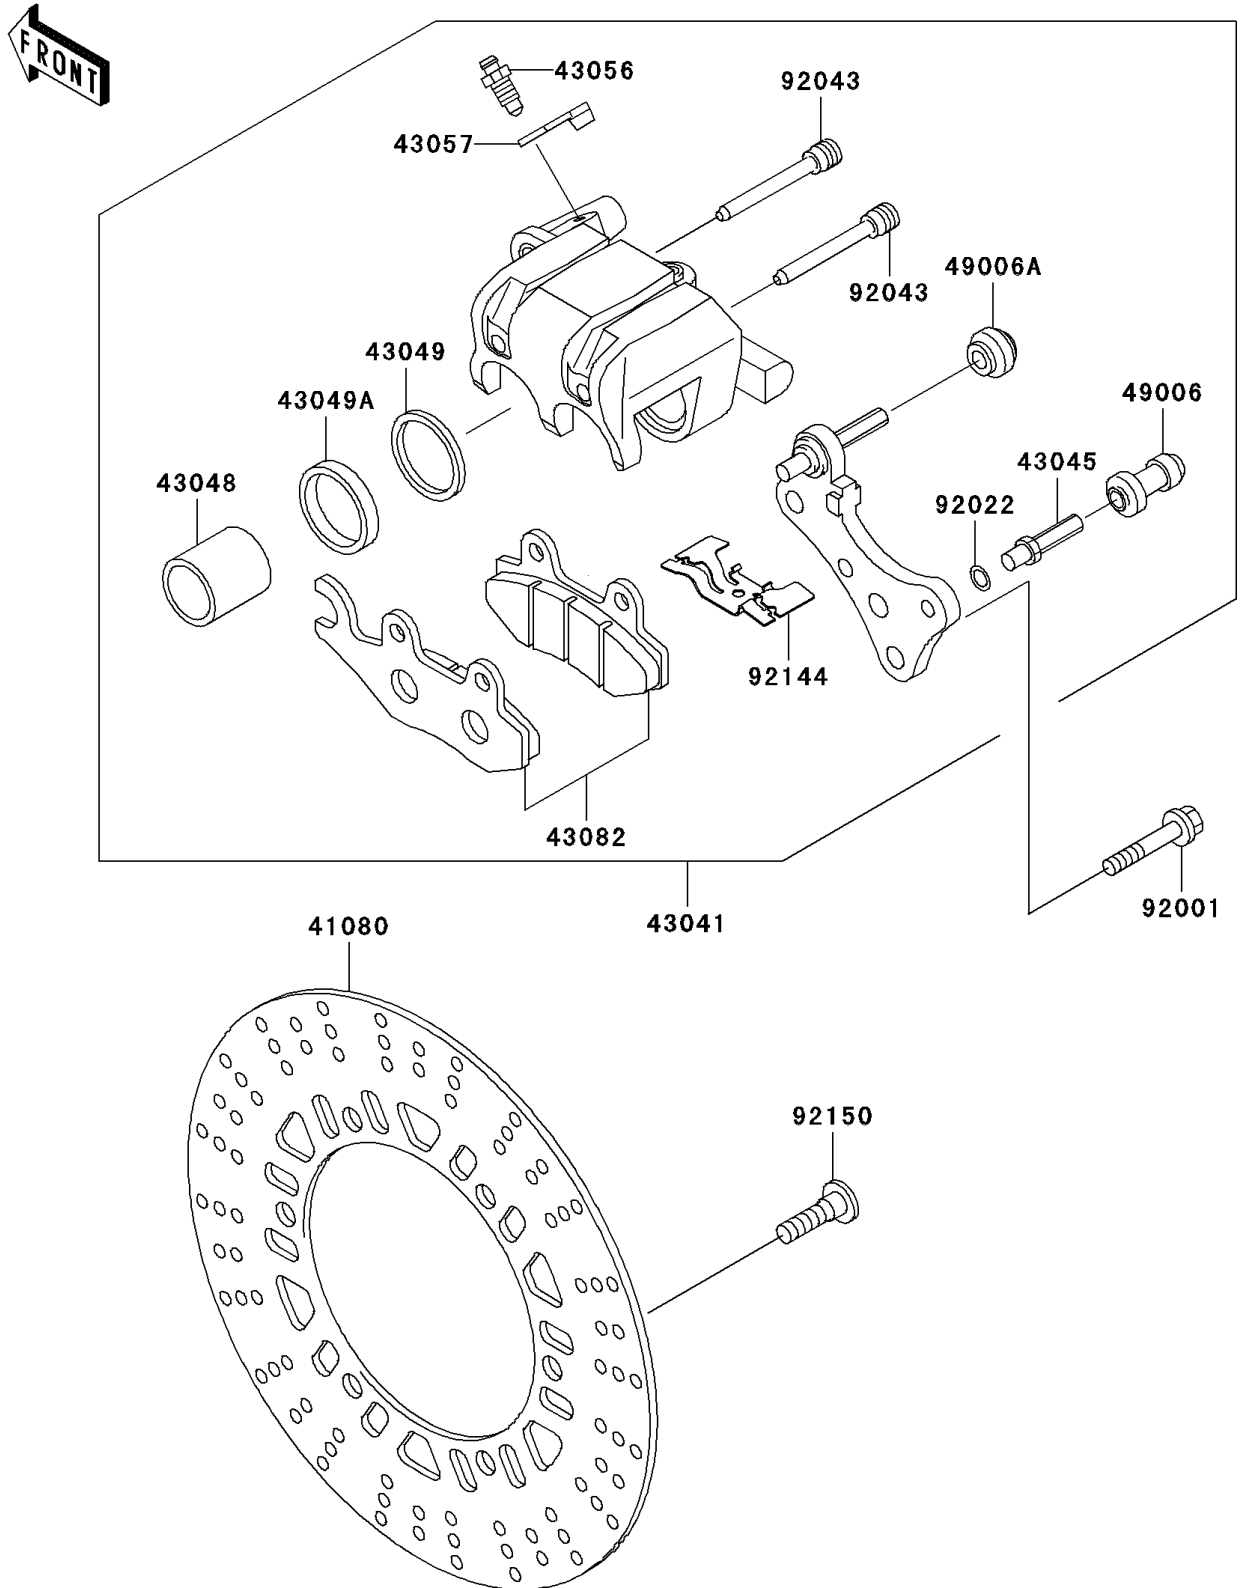

2001 Eliminator 125

PARTS DIAGRAM

Front Brake

F2292

2001 Eliminator 125

PARTS LIST

Front Brake

Kawasaki

Let the Good Times Roll®

ITEM NAME

PART NUMBER

QUANTITY
