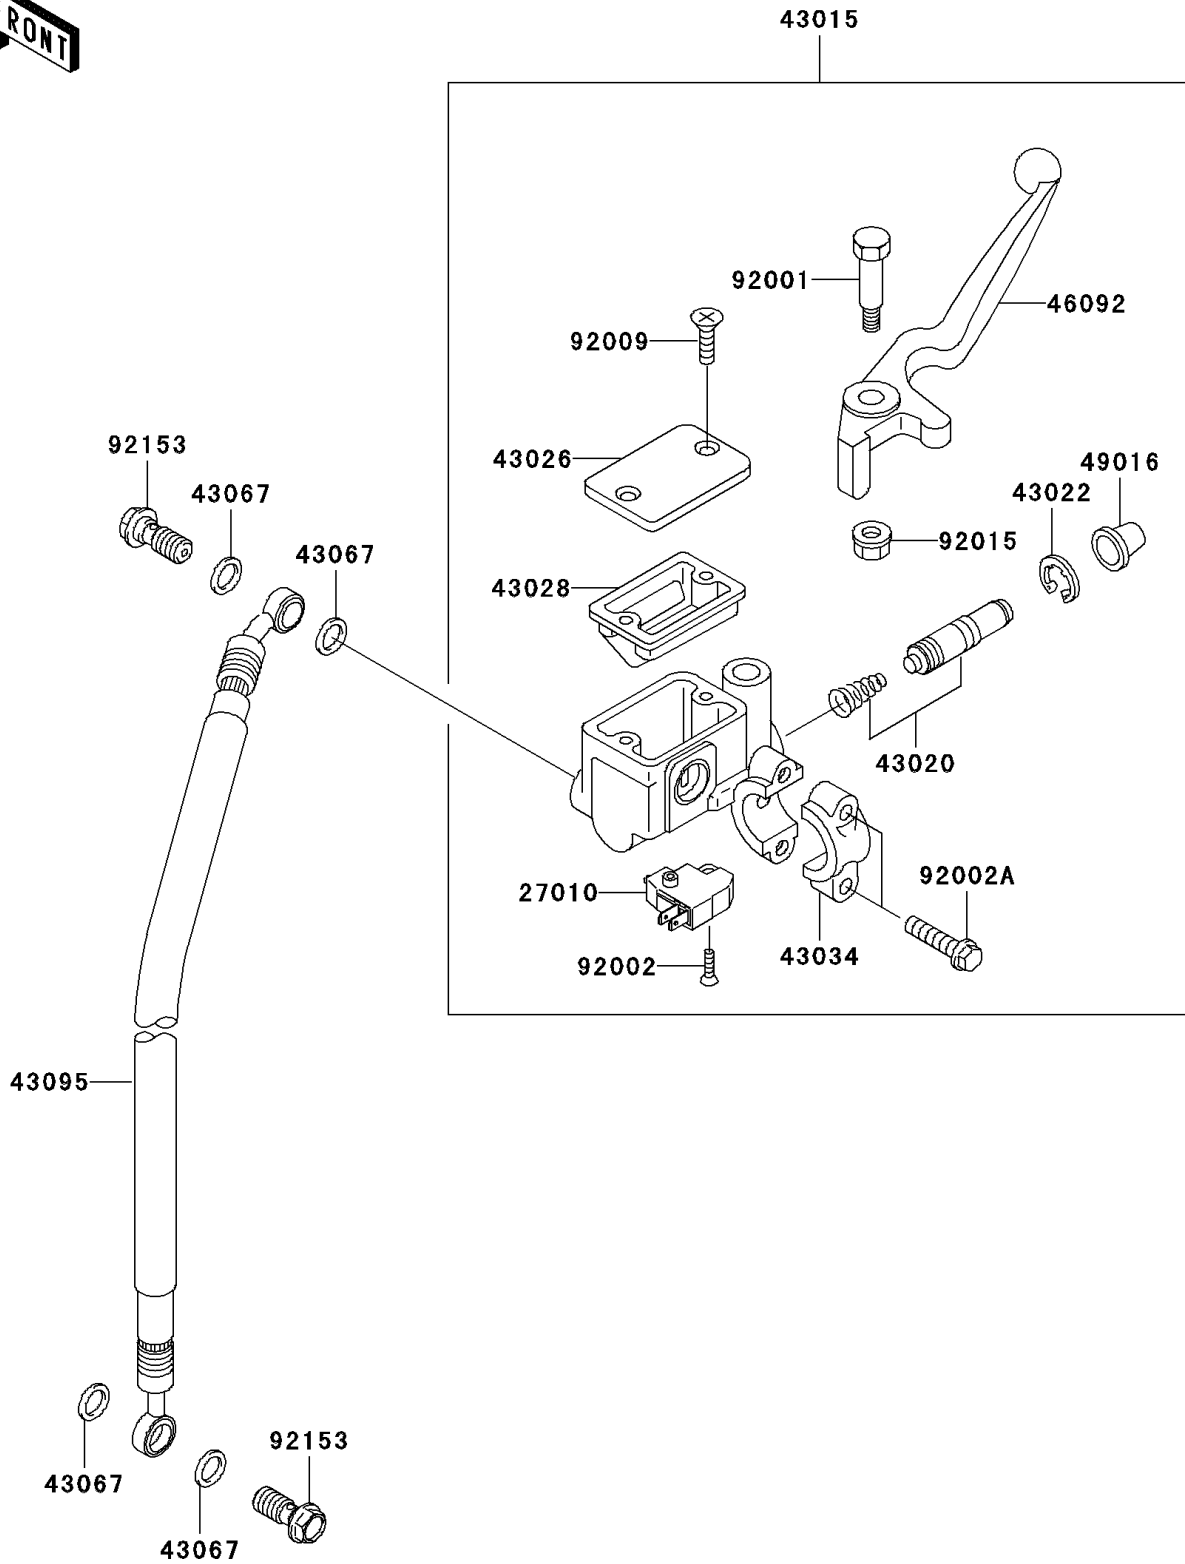

2005 Eliminator 125

PARTS DIAGRAM

Front Master Cylinder

F2291

2005 Eliminator 125

PARTS LIST

Front Master Cylinder

ITEM NAME

PART NUMBER

QUANTITY
