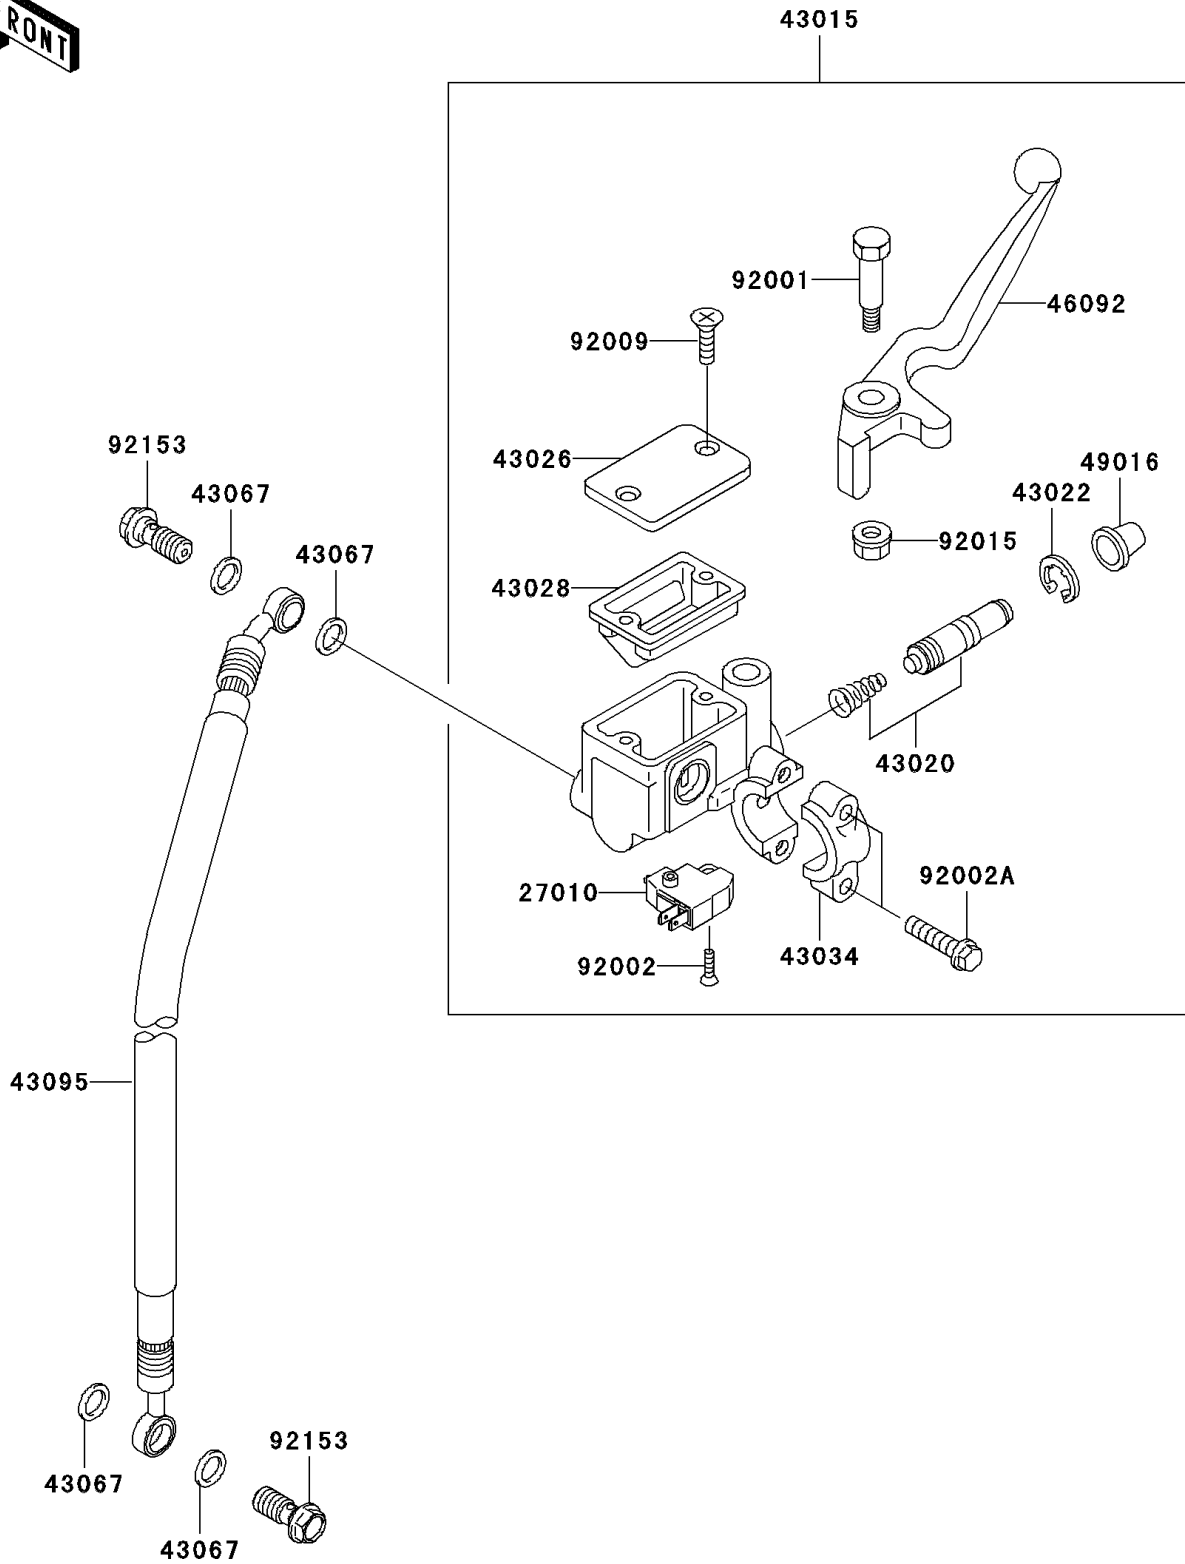

2004 Eliminator 125

PARTS DIAGRAM

Front Master Cylinder

F2291

2004 Eliminator 125

PARTS LIST

Front Master Cylinder

ITEM NAME

PART NUMBER

QUANTITY
