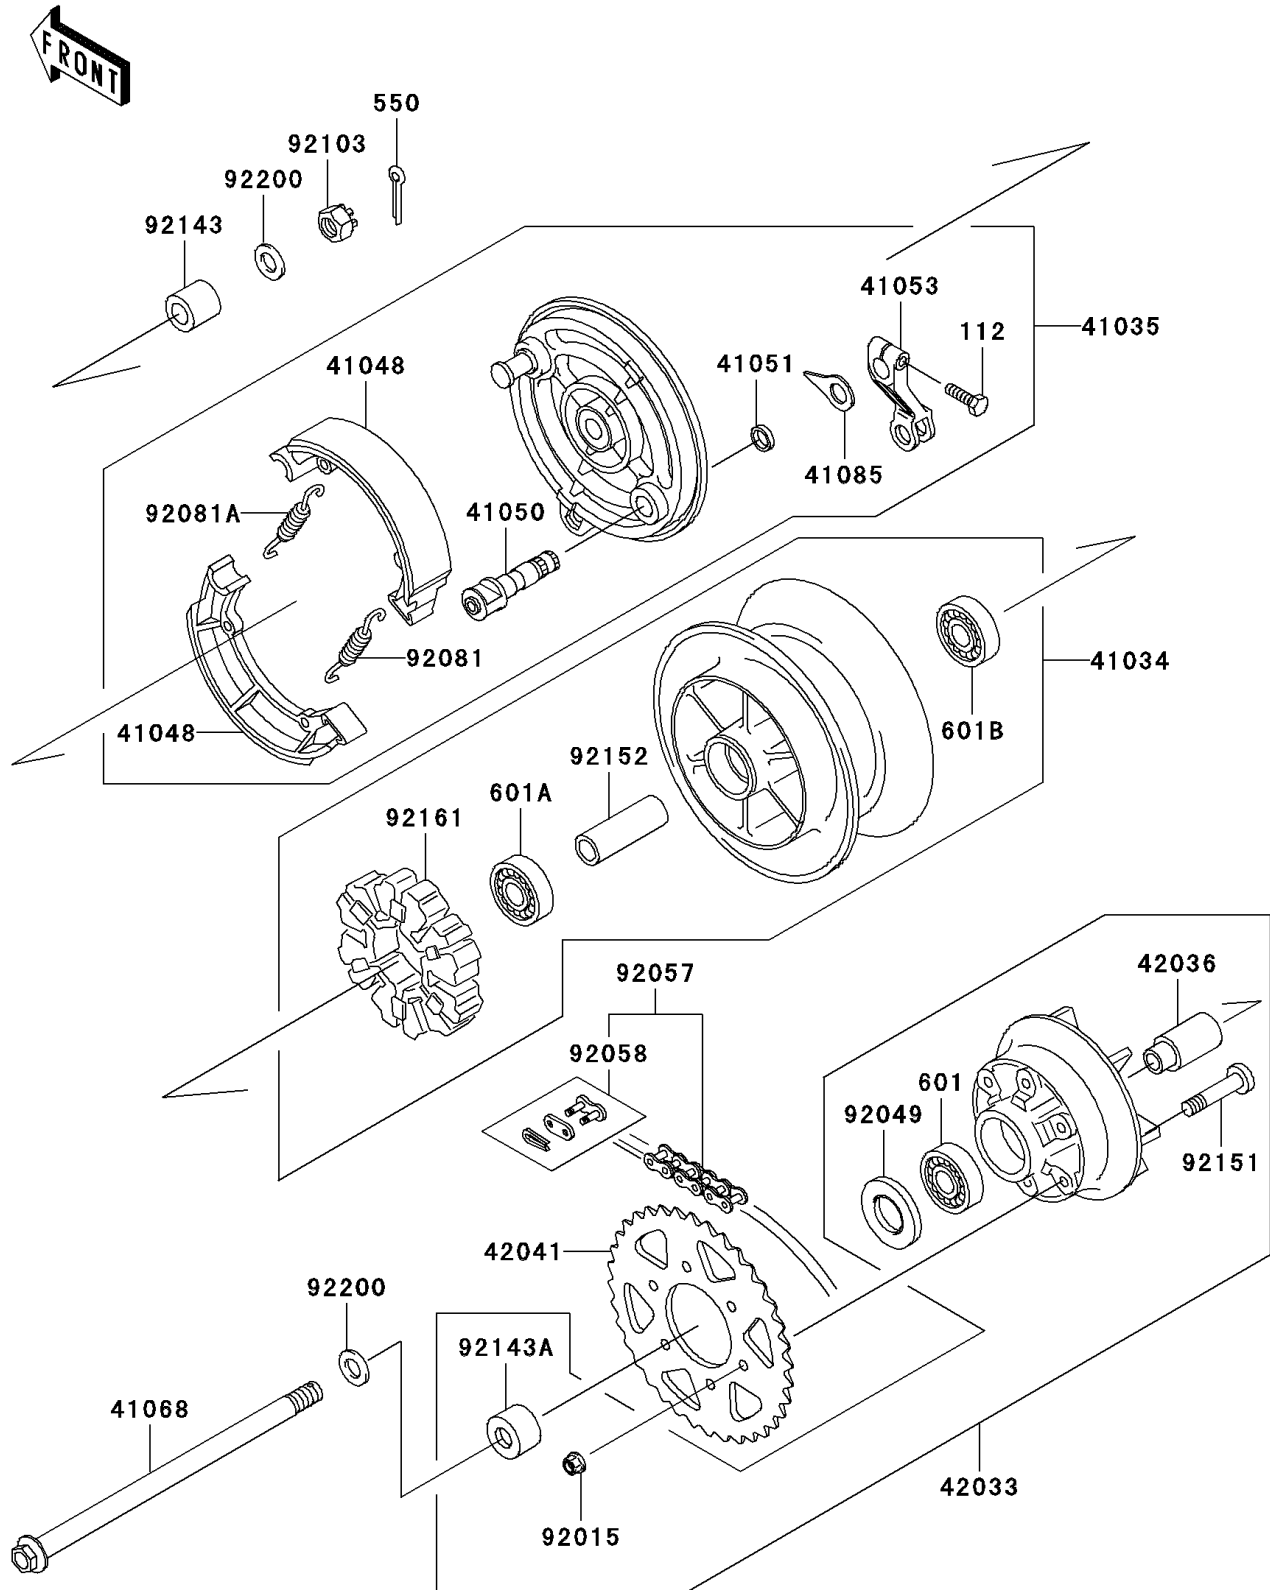

2005 Eliminator 125

PARTS DIAGRAM

Rear Wheel/Chain(A7/A8)

F2240A

2005 Eliminator 125

PARTS LIST

Rear Wheel/Chain(A7/A8)

ITEM NAME

PART NUMBER

QUANTITY
