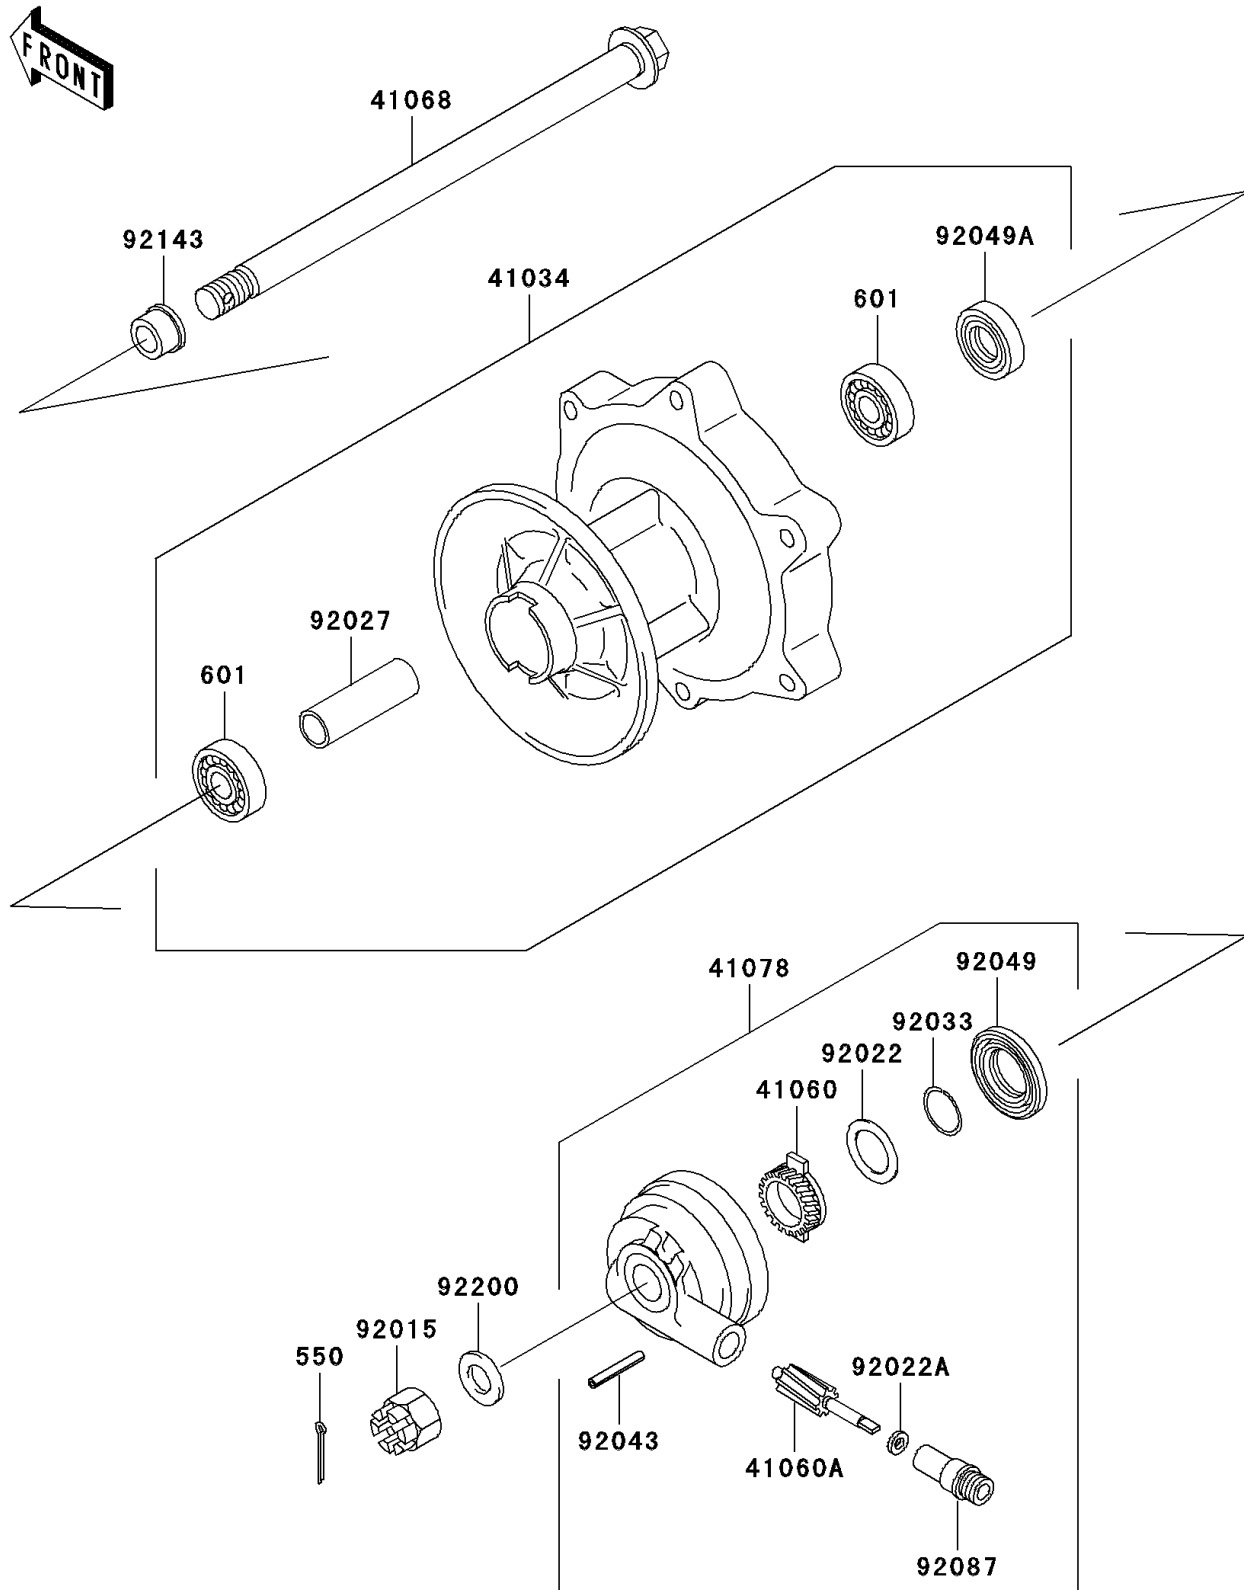

2001 Eliminator 125

PARTS DIAGRAM

Front Wheel

F2230

2001 Eliminator 125

PARTS LIST

Front Wheel

ITEM NAME

PART NUMBER

QUANTITY
