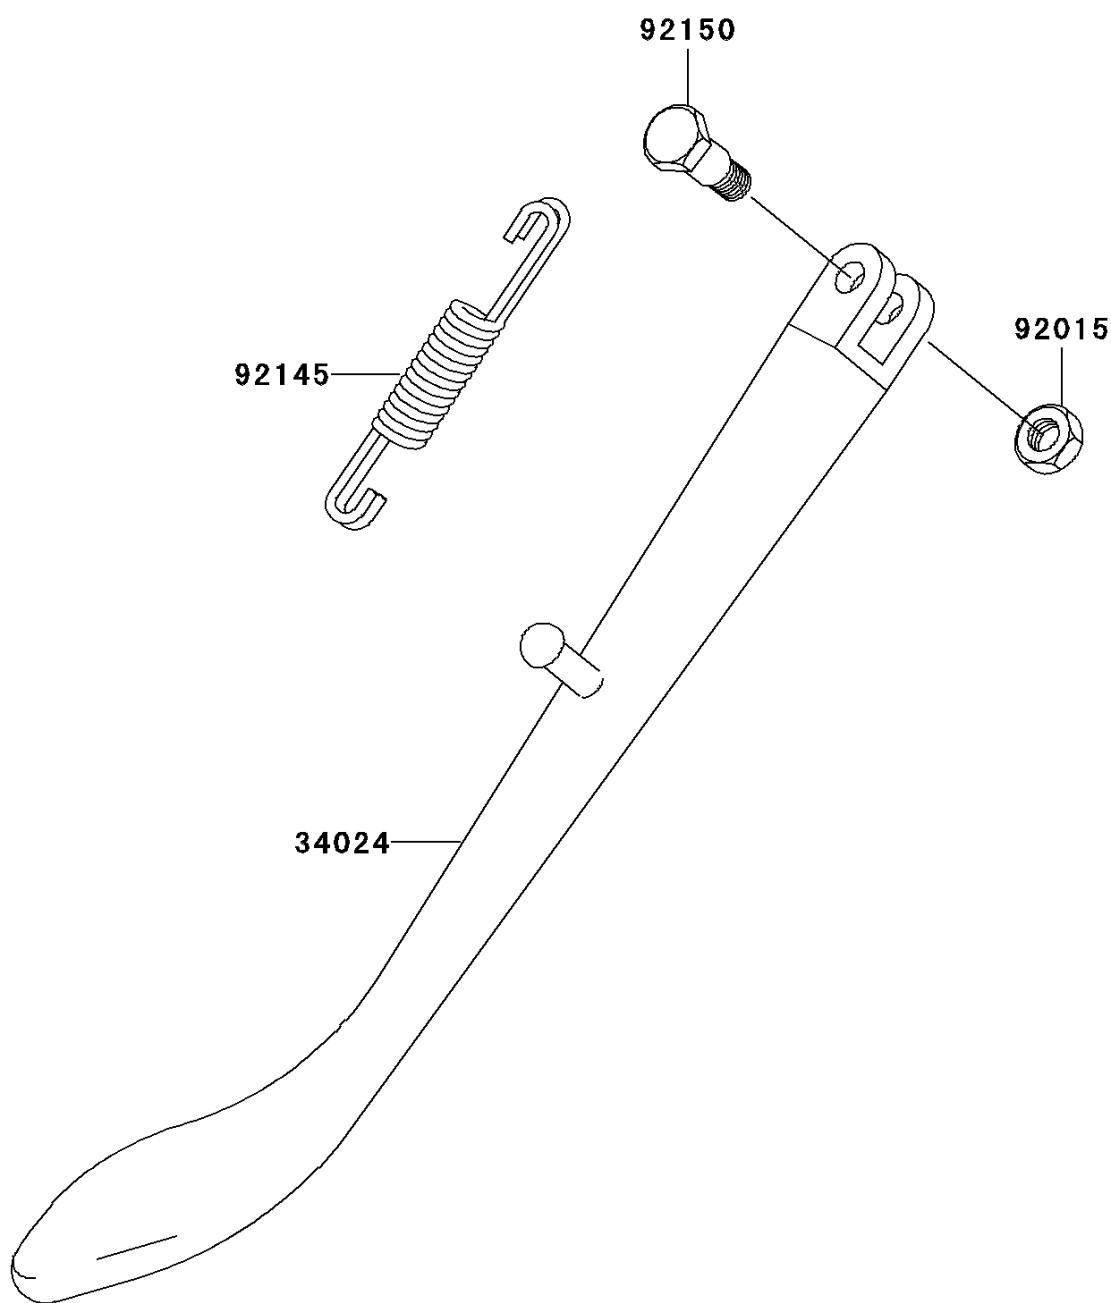

2001 Eliminator 125

PARTS DIAGRAM

Stand(s)

Kawasaki

Let the Good Times Roll®

F2190

2001 Eliminator 125

PARTS LIST

Stand(s)

ITEM NAME

PART NUMBER

QUANTITY
