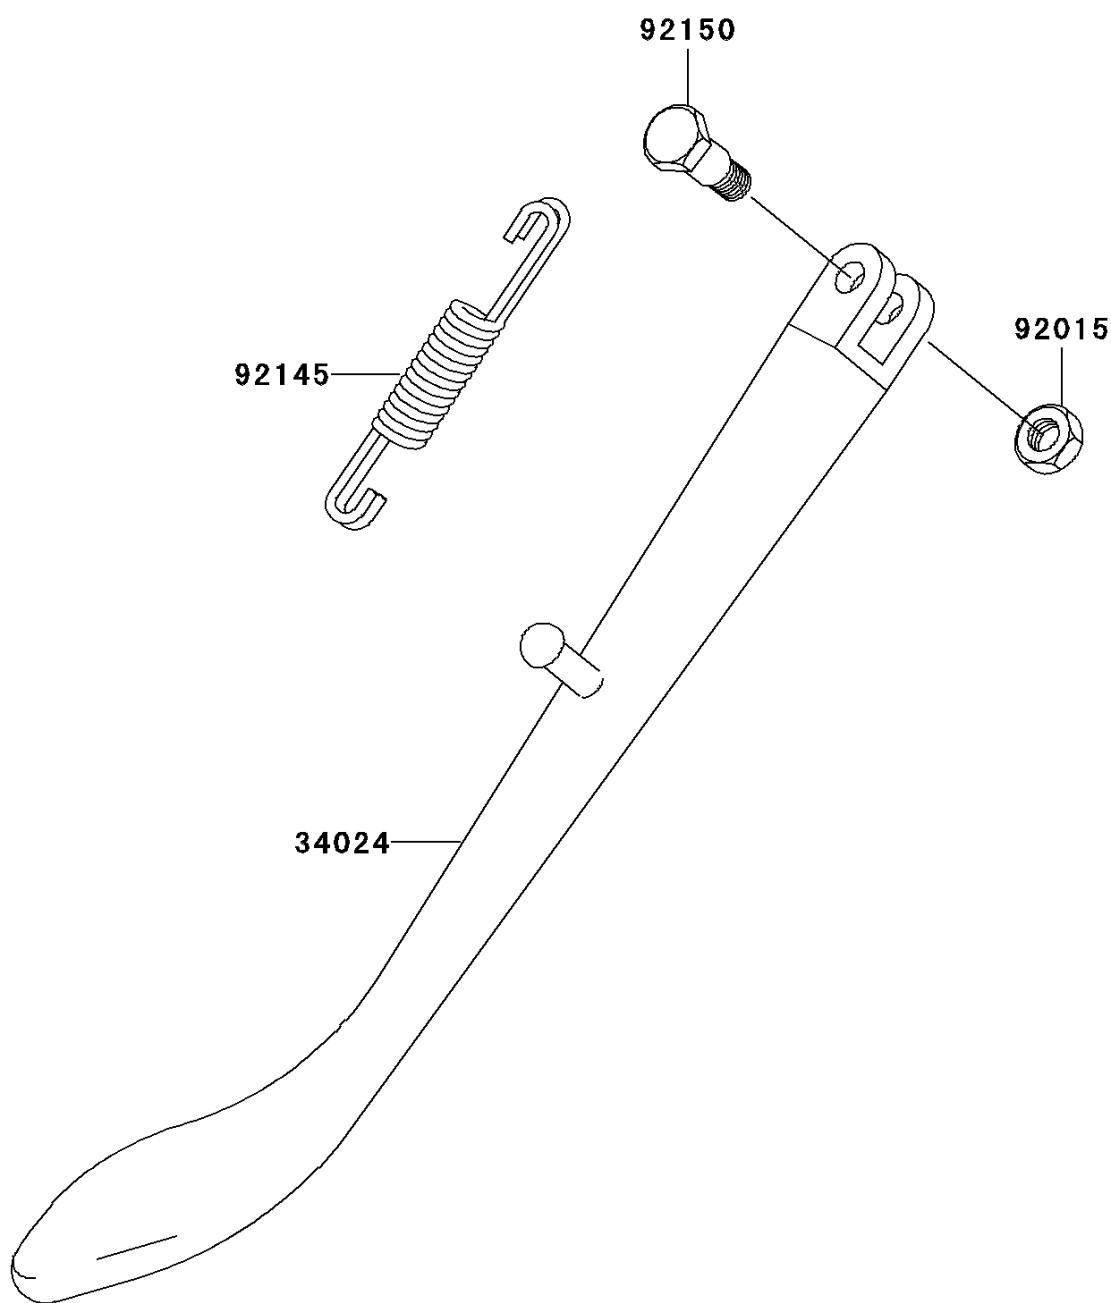

# 2004 Eliminator 125

## PARTS DIAGRAM

Stand(s)

**Kawasaki**

Let the Good Times Roll®

F2190

## PARTS LIST

Stand(s)

**ITEM NAME**

**PART NUMBER**

**QUANTITY**

---