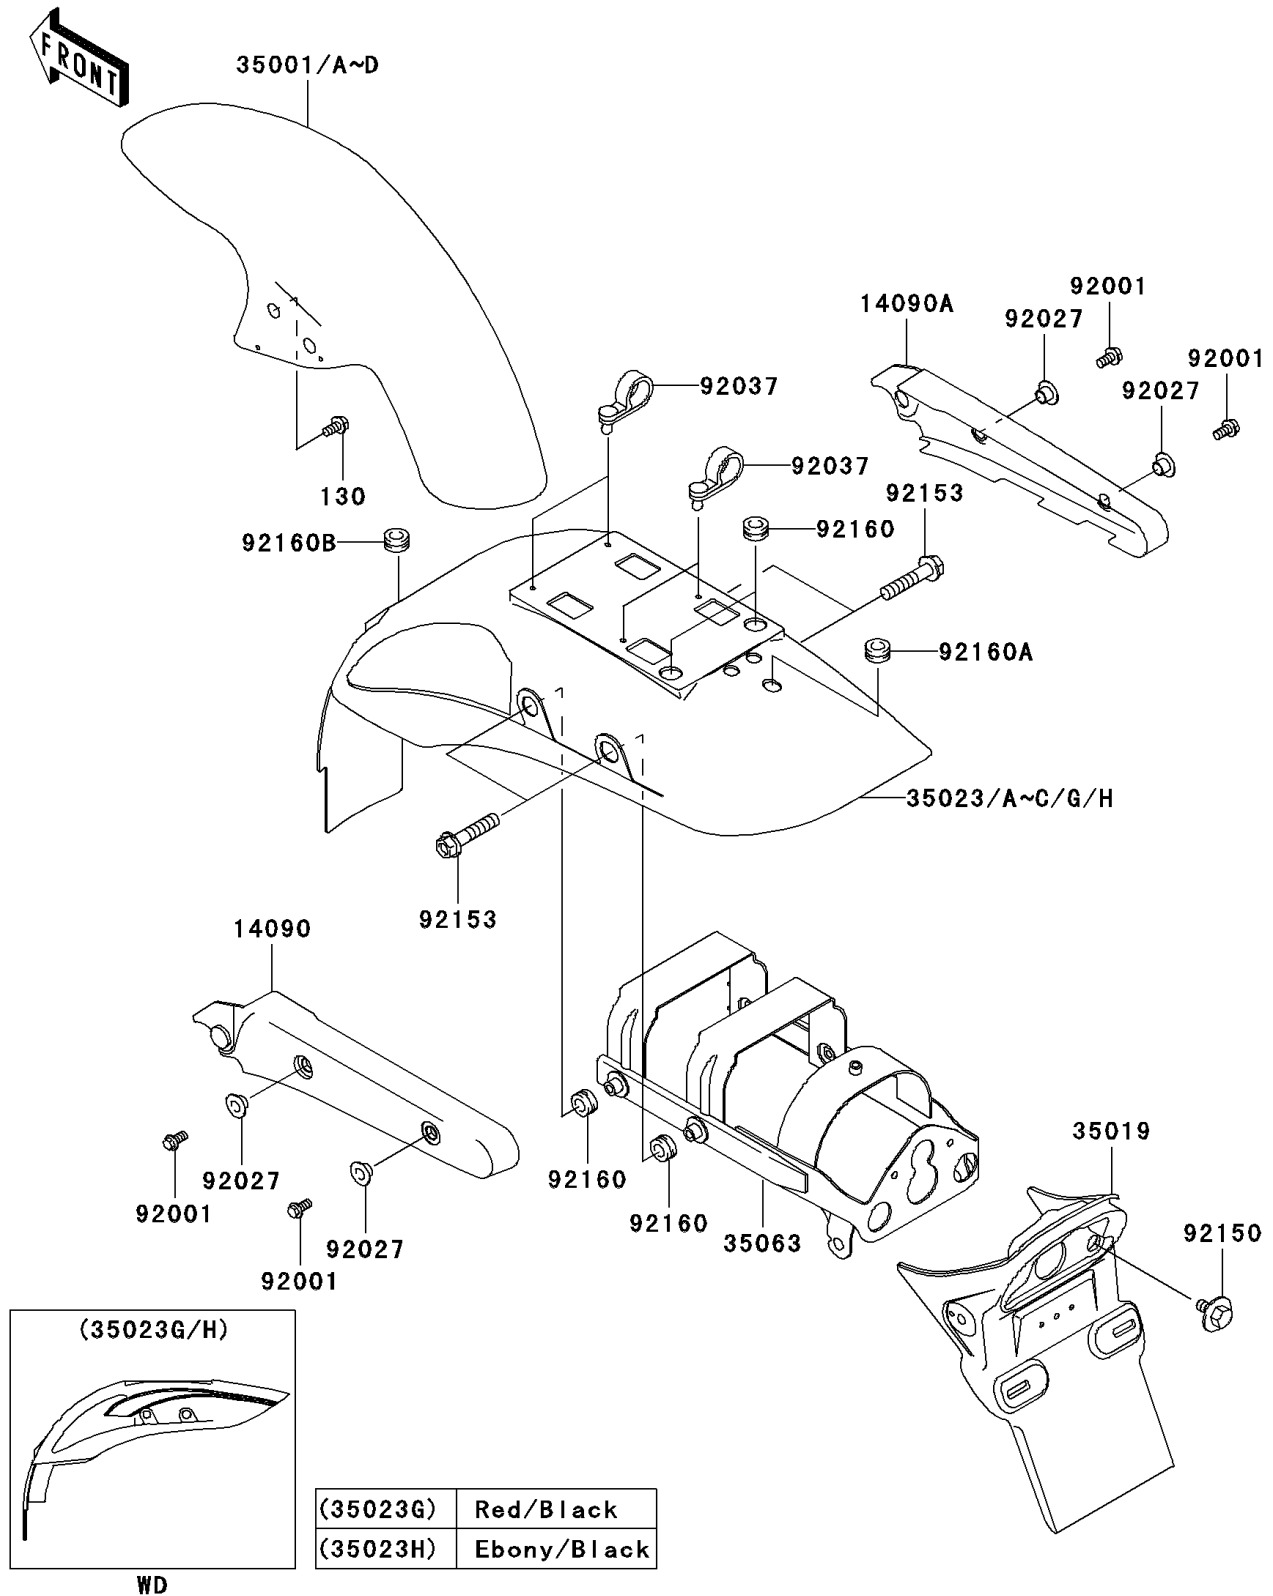

2001 Eliminator 125

PARTS DIAGRAM

Fenders

F2170

2001 Eliminator 125

PARTS LIST

Fenders

ITEM NAME

PART NUMBER

QUANTITY
