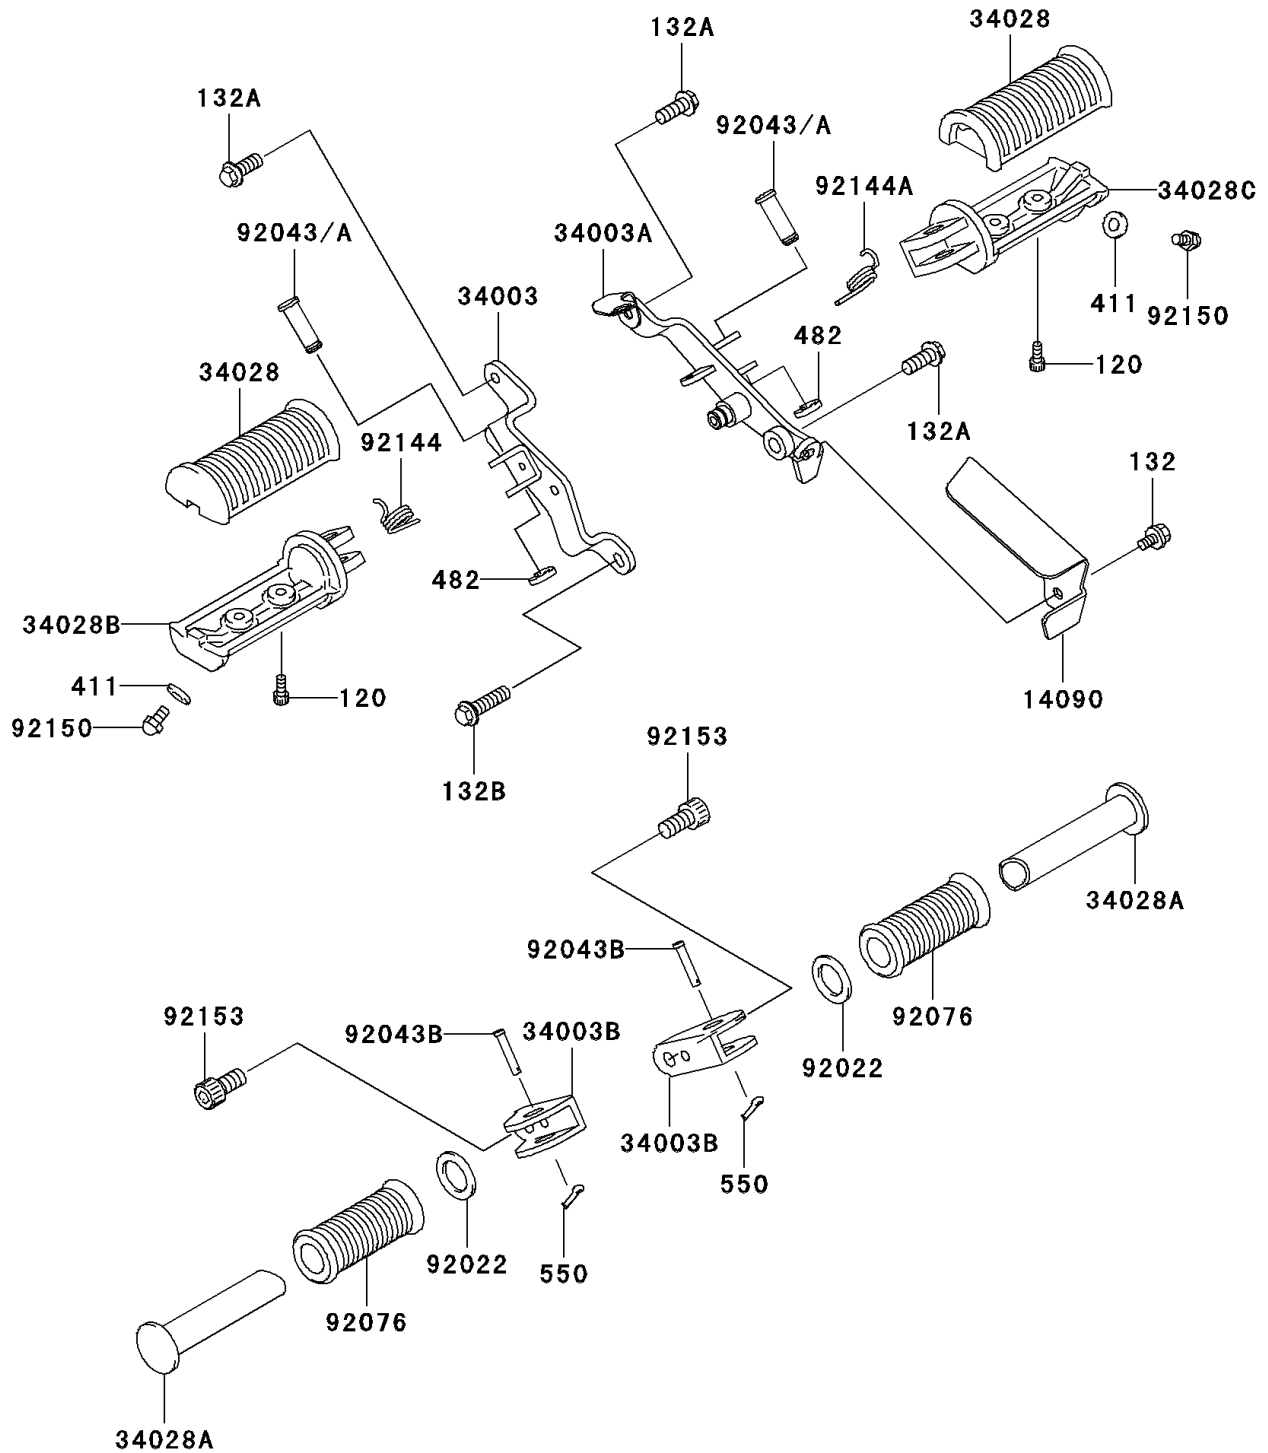

2001 Eliminator 125

PARTS DIAGRAM

Footrests

F2160

2001 Eliminator 125

PARTS LIST

Footrests

ITEM NAME

PART NUMBER

QUANTITY
