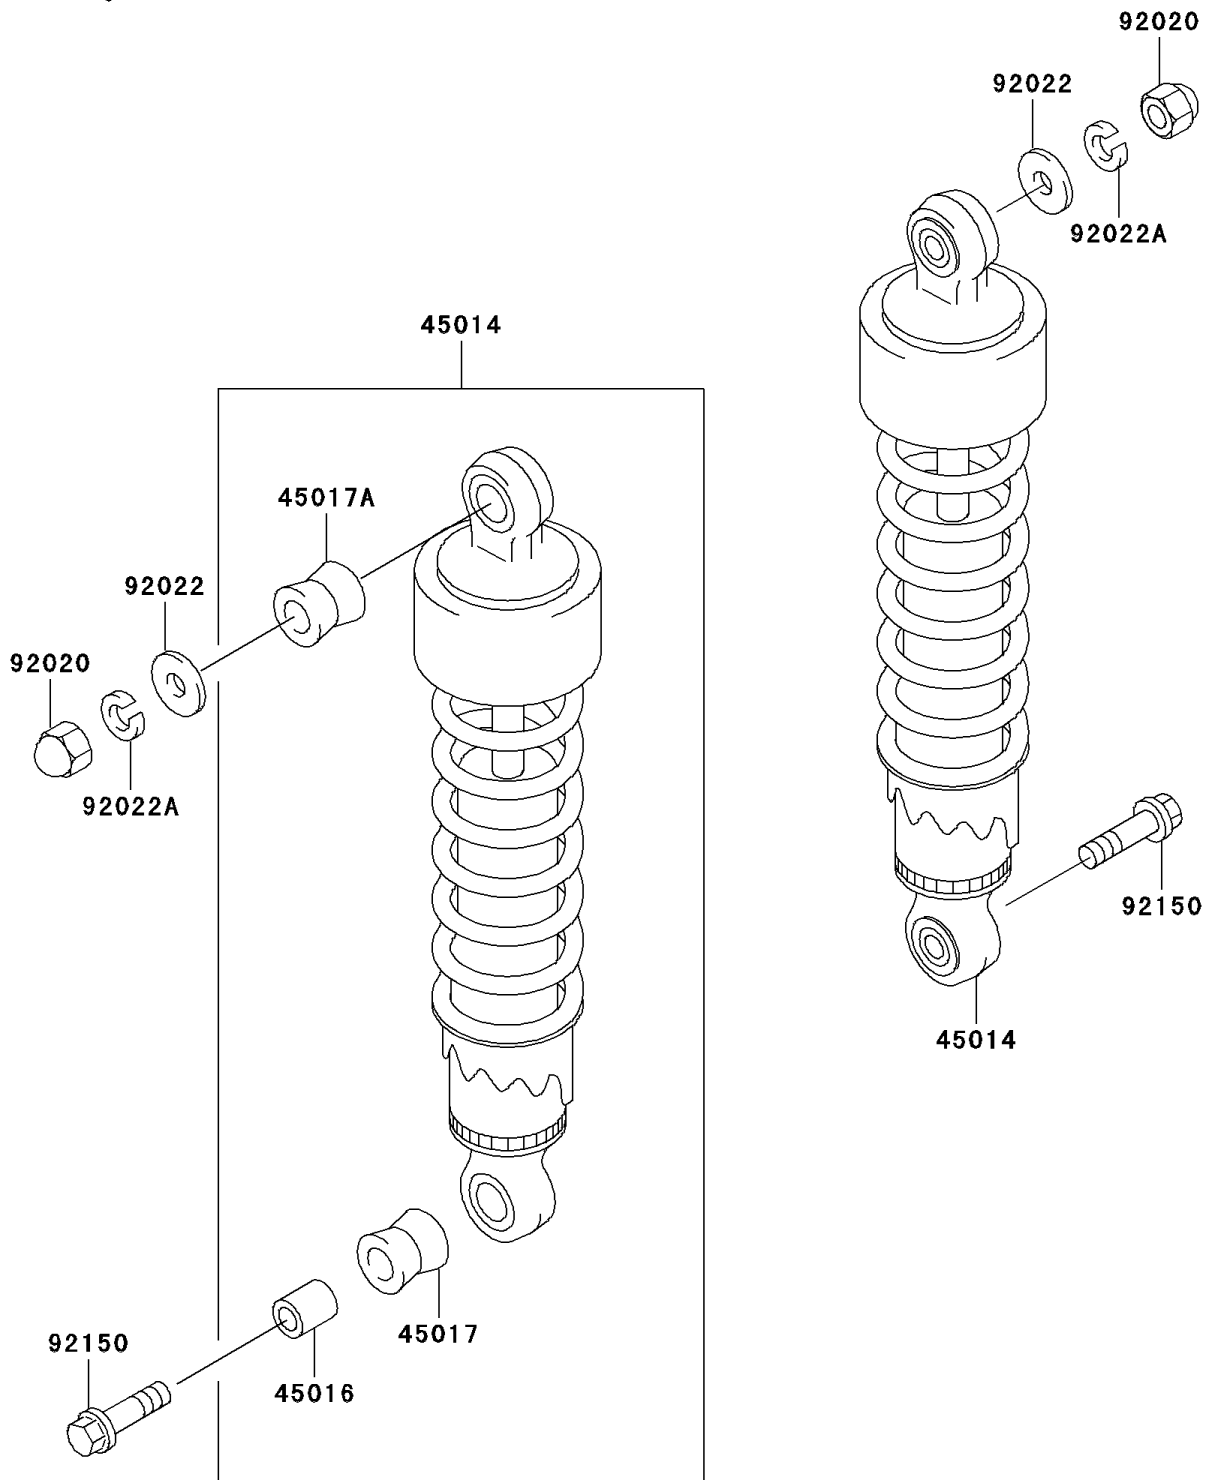

2001 Eliminator 125

PARTS DIAGRAM

Suspension/Shock Absorber

F2151

2001 Eliminator 125

PARTS LIST

Suspension/Shock Absorber

ITEM NAME

PART NUMBER

QUANTITY
