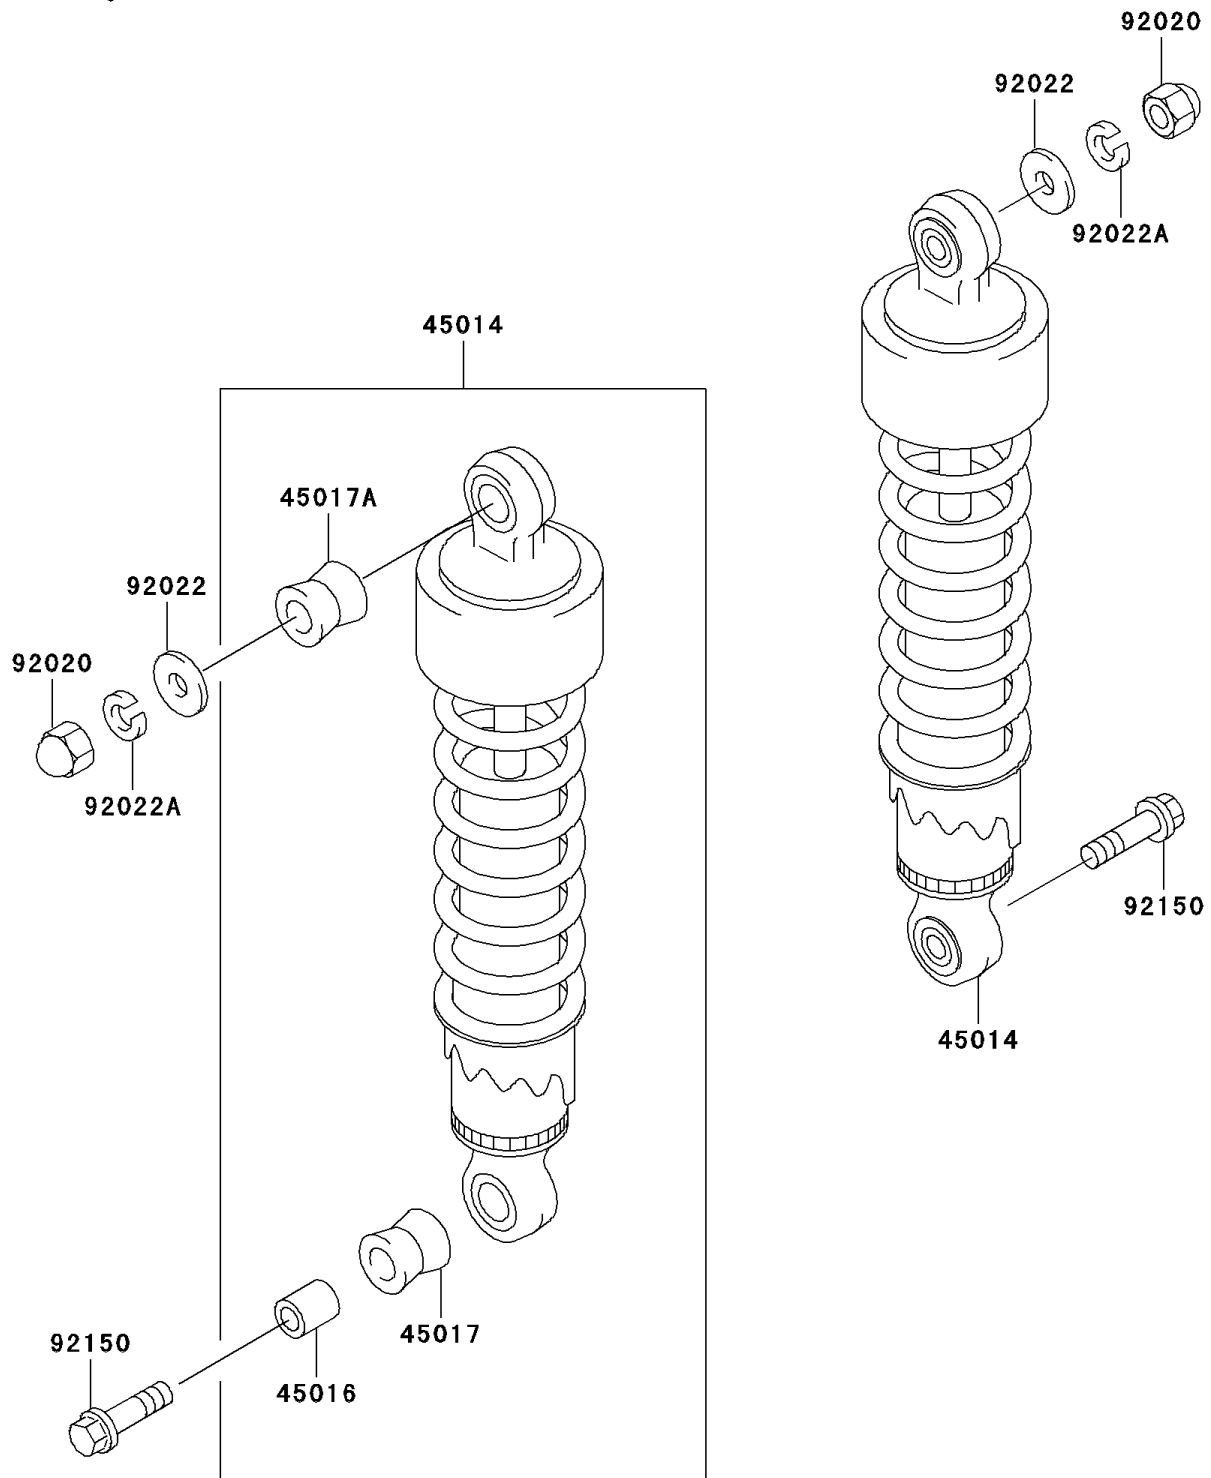

2005 Eliminator 125

PARTS DIAGRAM

Suspension/Shock Absorber

F2151

2005 Eliminator 125

PARTS LIST

Suspension/Shock Absorber

ITEM NAME

PART NUMBER

QUANTITY
