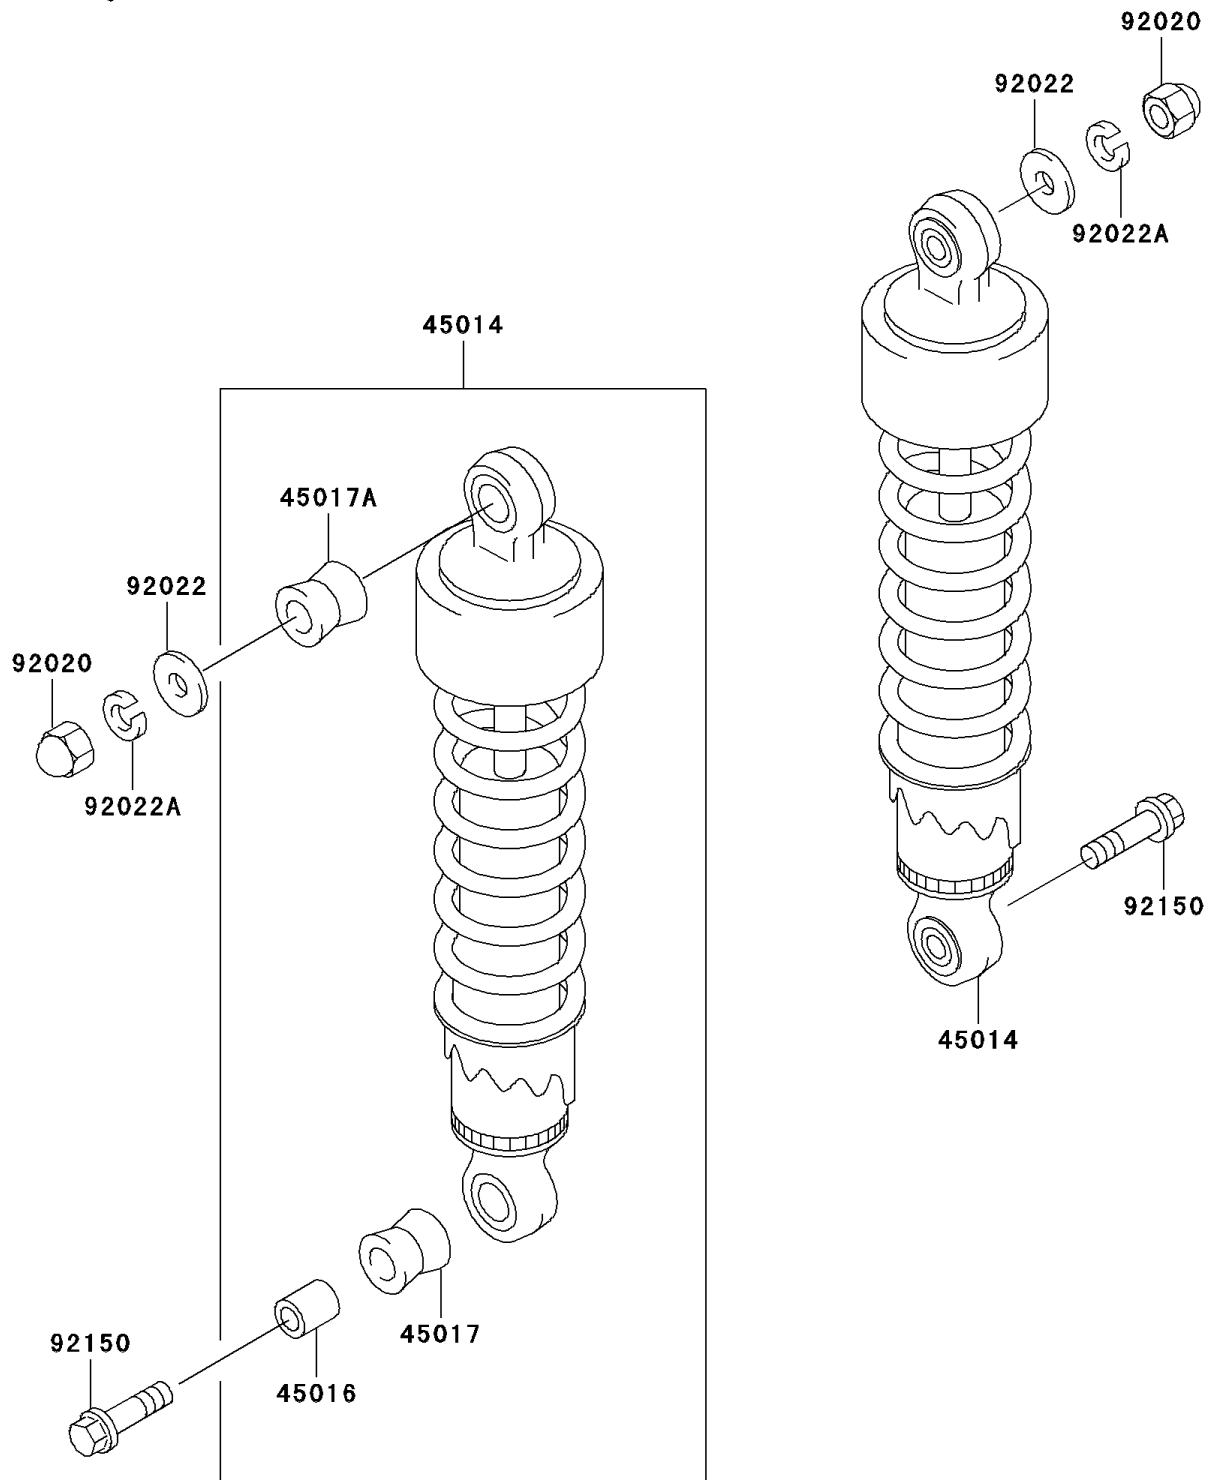

2004 Eliminator 125

PARTS DIAGRAM

Suspension/Shock Absorber

F2151

2004 Eliminator 125

PARTS LIST

Suspension/Shock Absorber

ITEM NAME

PART NUMBER

QUANTITY
