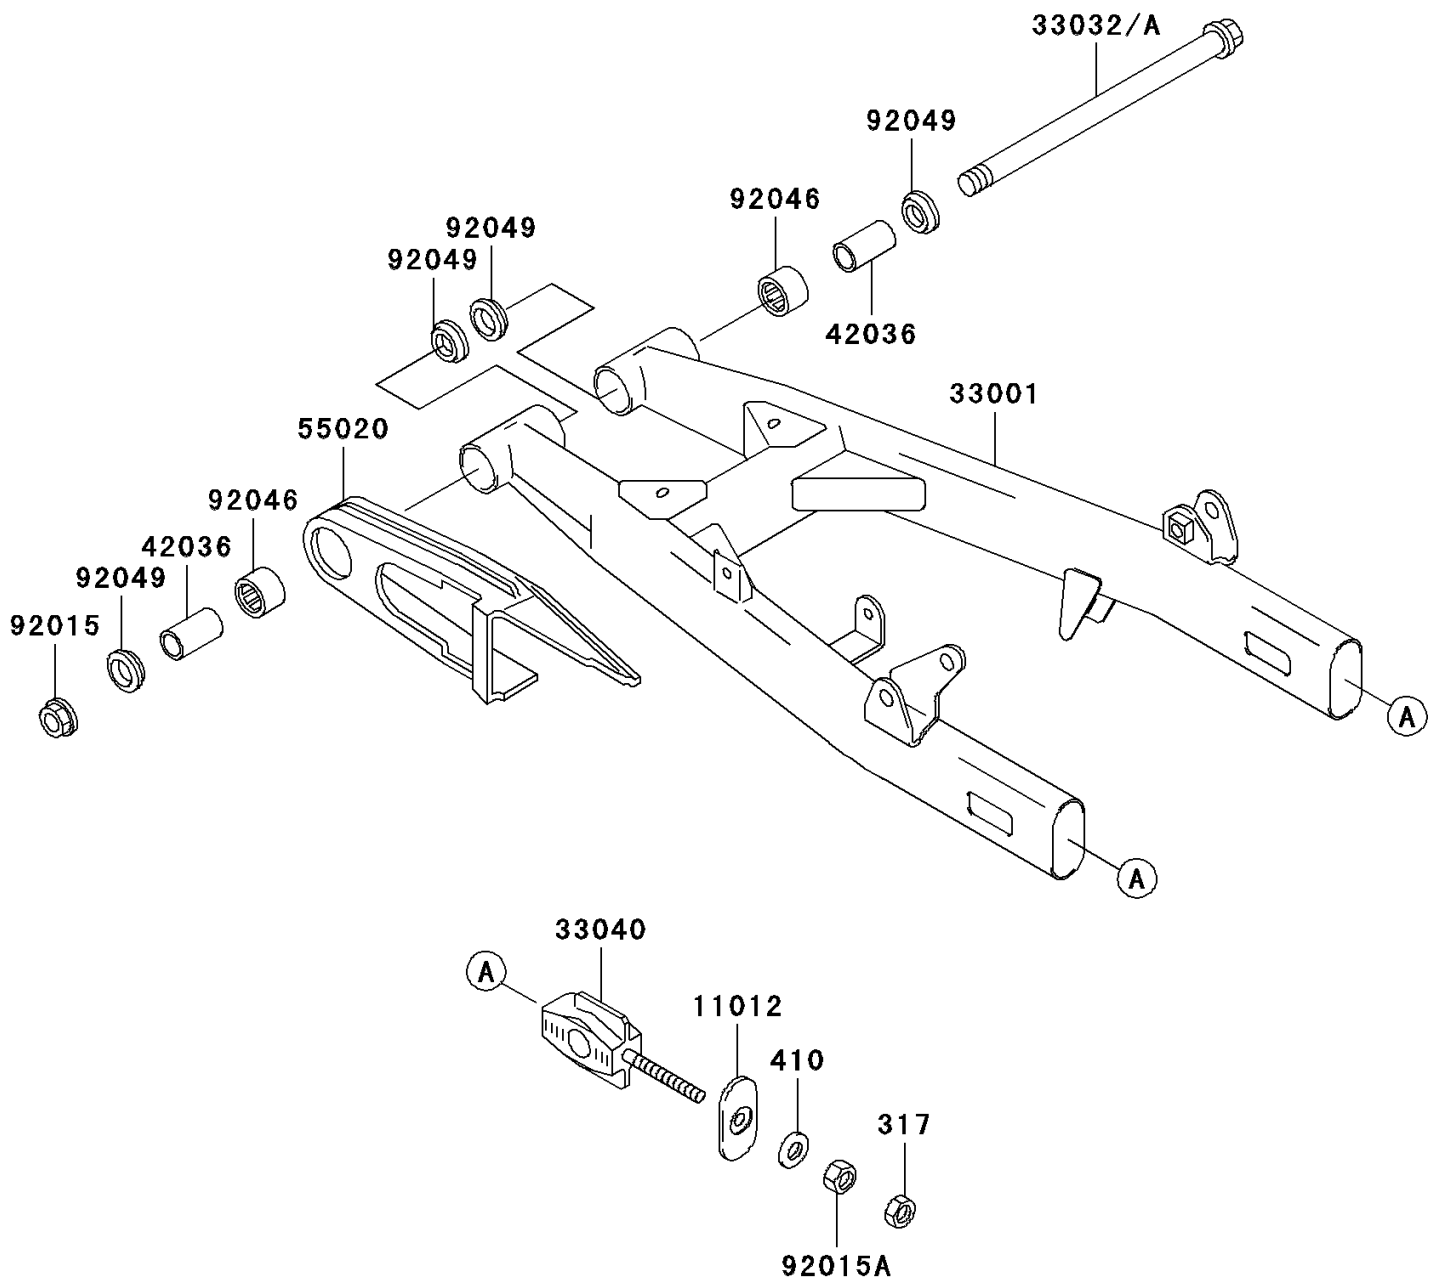

2005 Eliminator 125

PARTS DIAGRAM

Swingarm

F2141

2005 Eliminator 125

PARTS LIST

Swingarm

ITEM NAME

PART NUMBER

QUANTITY
