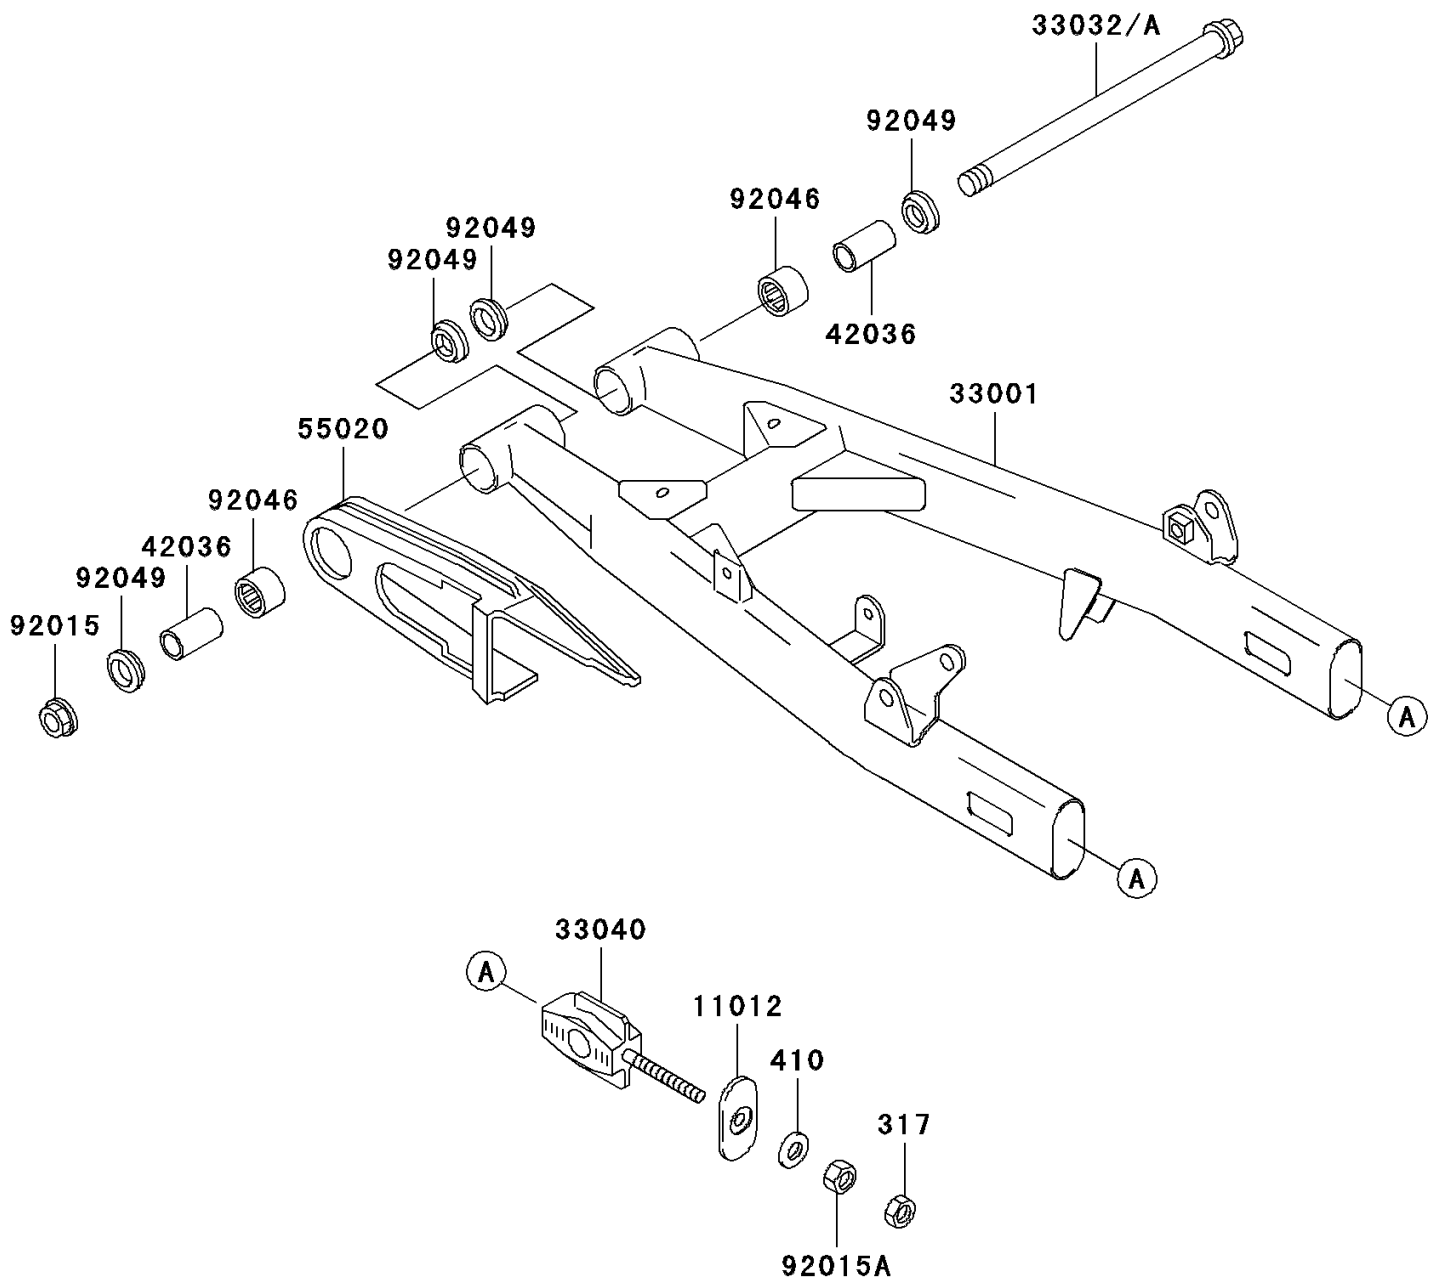

2001 Eliminator 125

PARTS DIAGRAM

Swingarm

F2141

2001 Eliminator 125

PARTS LIST

Swingarm

ITEM NAME

PART NUMBER

QUANTITY
