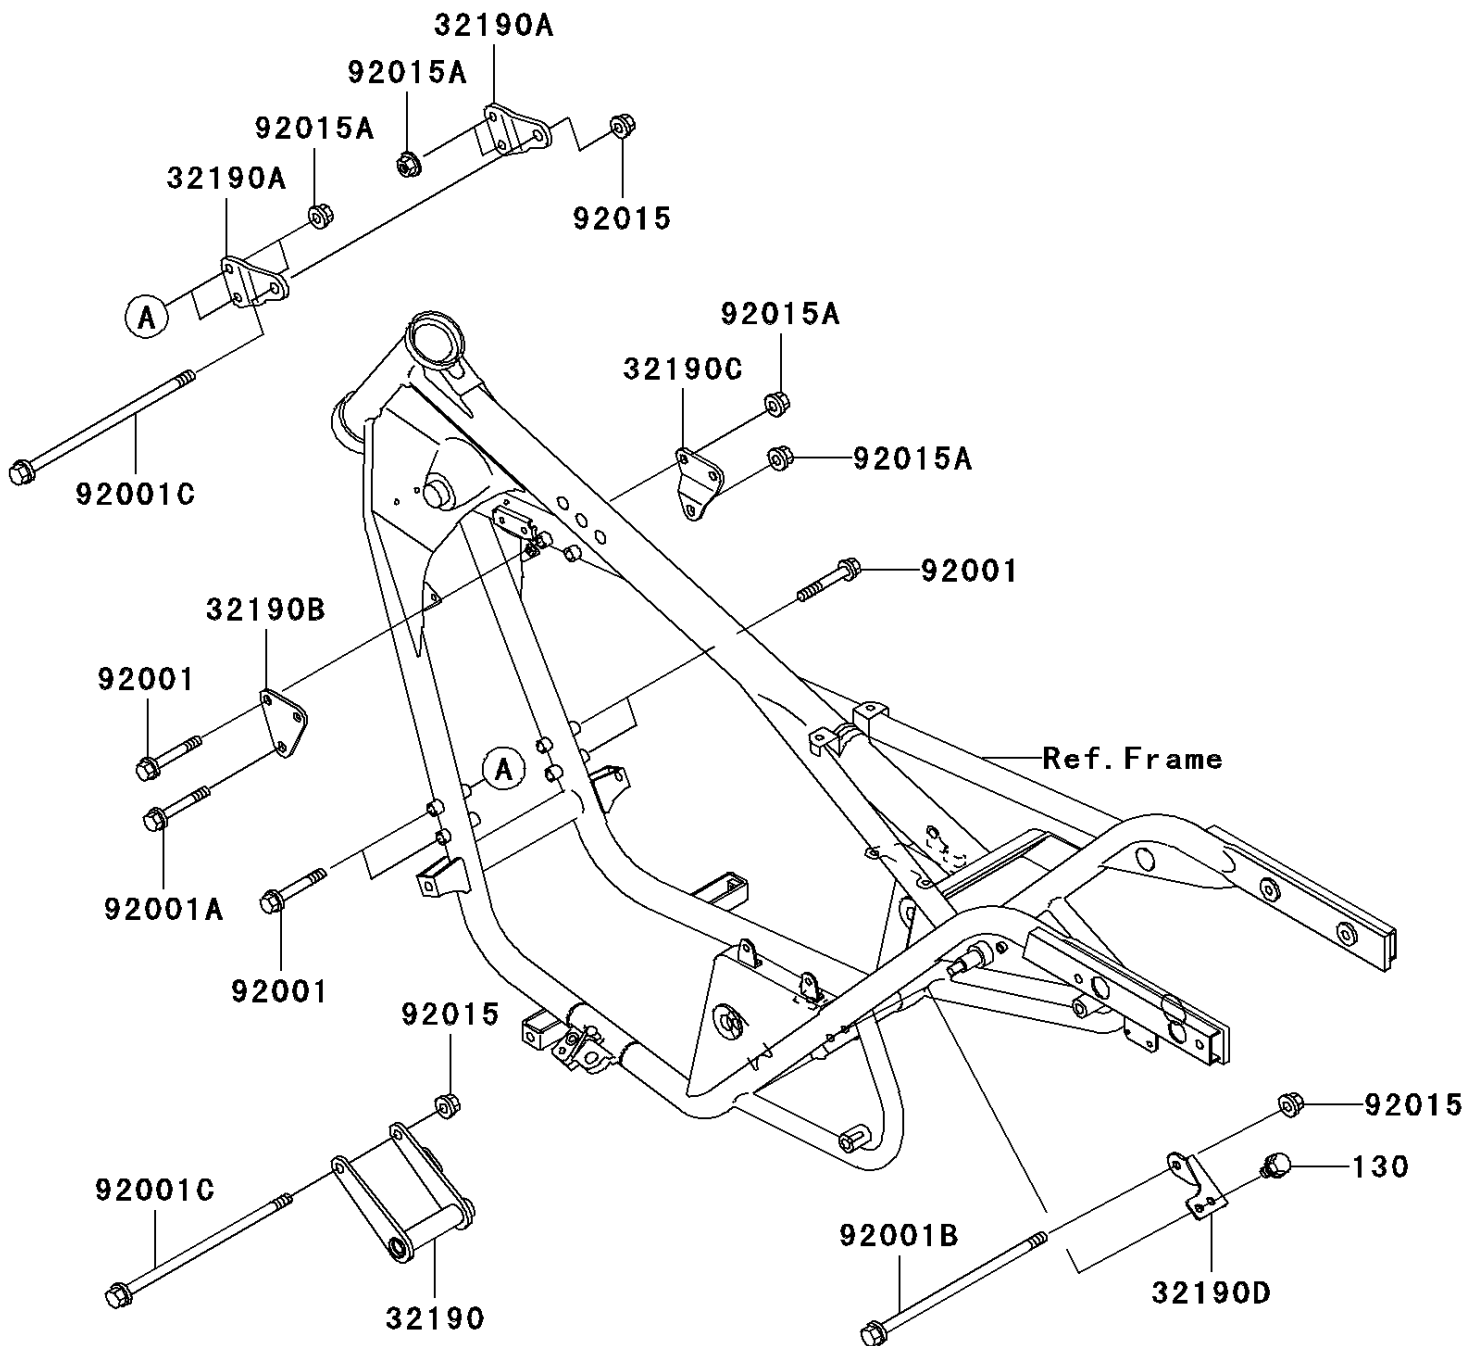

2005 Eliminator 125

PARTS DIAGRAM

Engine Mount

F2122

2005 Eliminator 125

PARTS LIST Engine Mount

ITEM NAME	PART NUMBER	QUANTITY
-----------	-------------	----------
