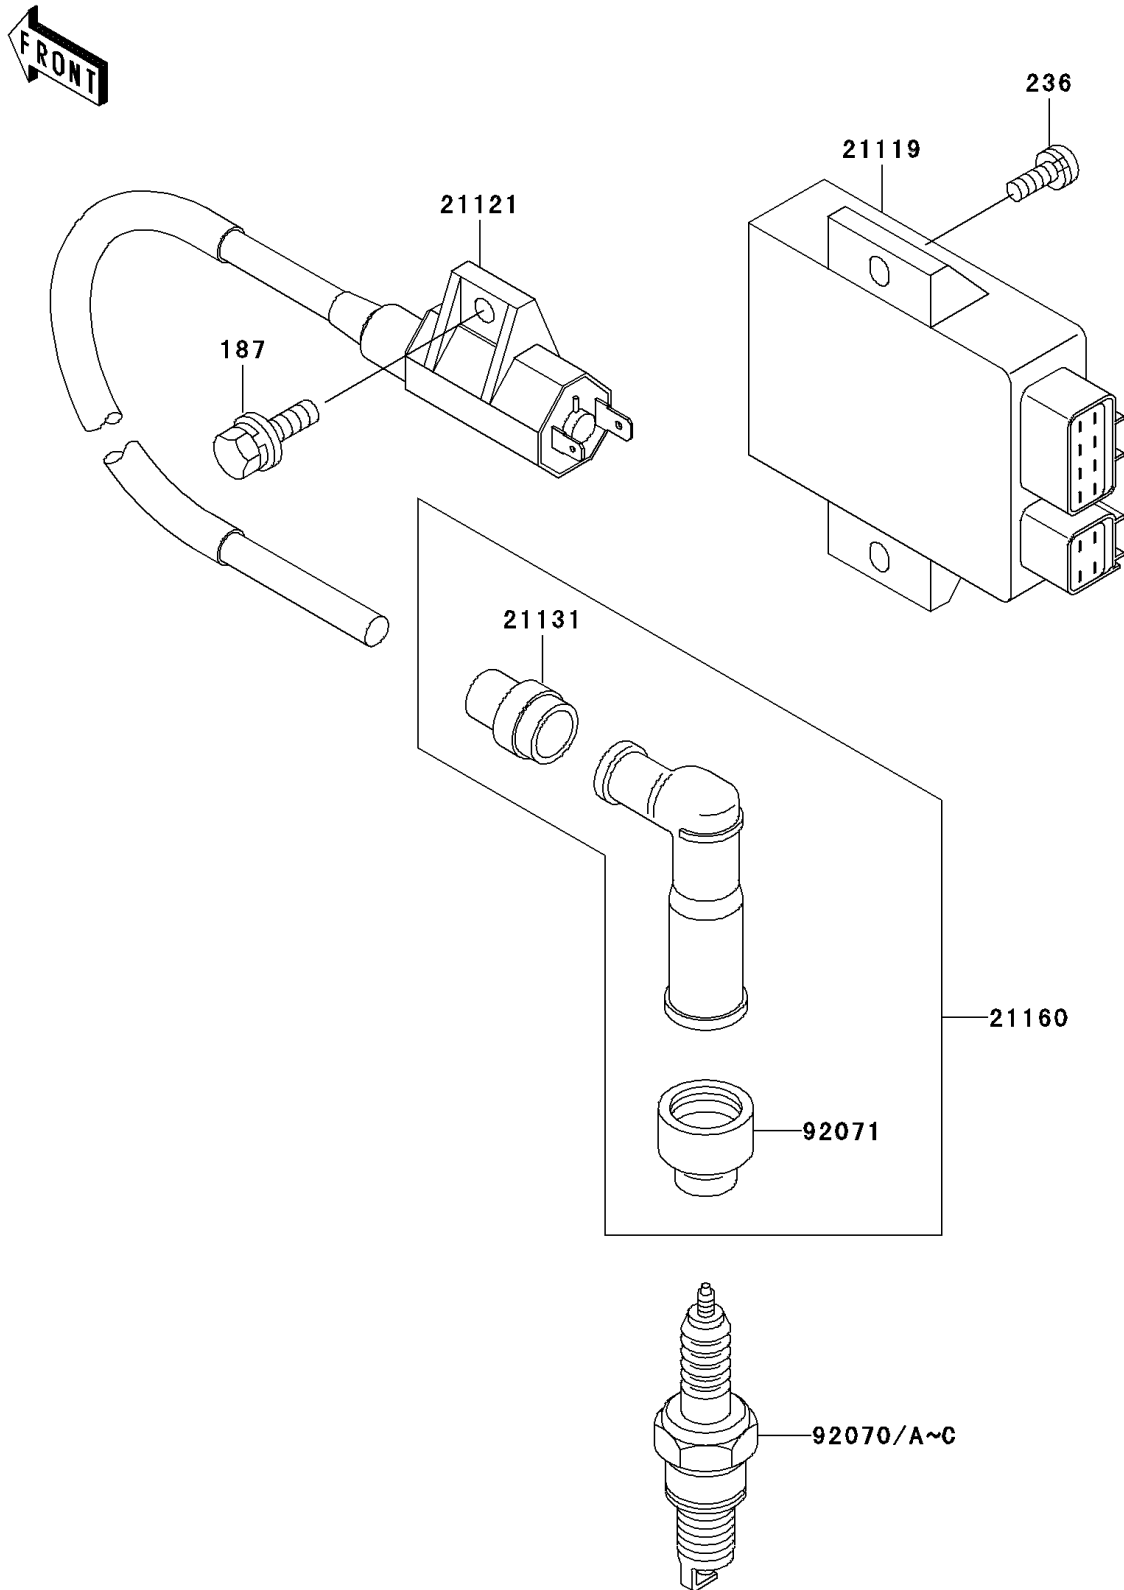

2005 Eliminator 125

PARTS DIAGRAM

Ignition System

E1830

2005 Eliminator 125

PARTS LIST

Ignition System

ITEM NAME	PART NUMBER	QUANTITY
-----------	-------------	----------
