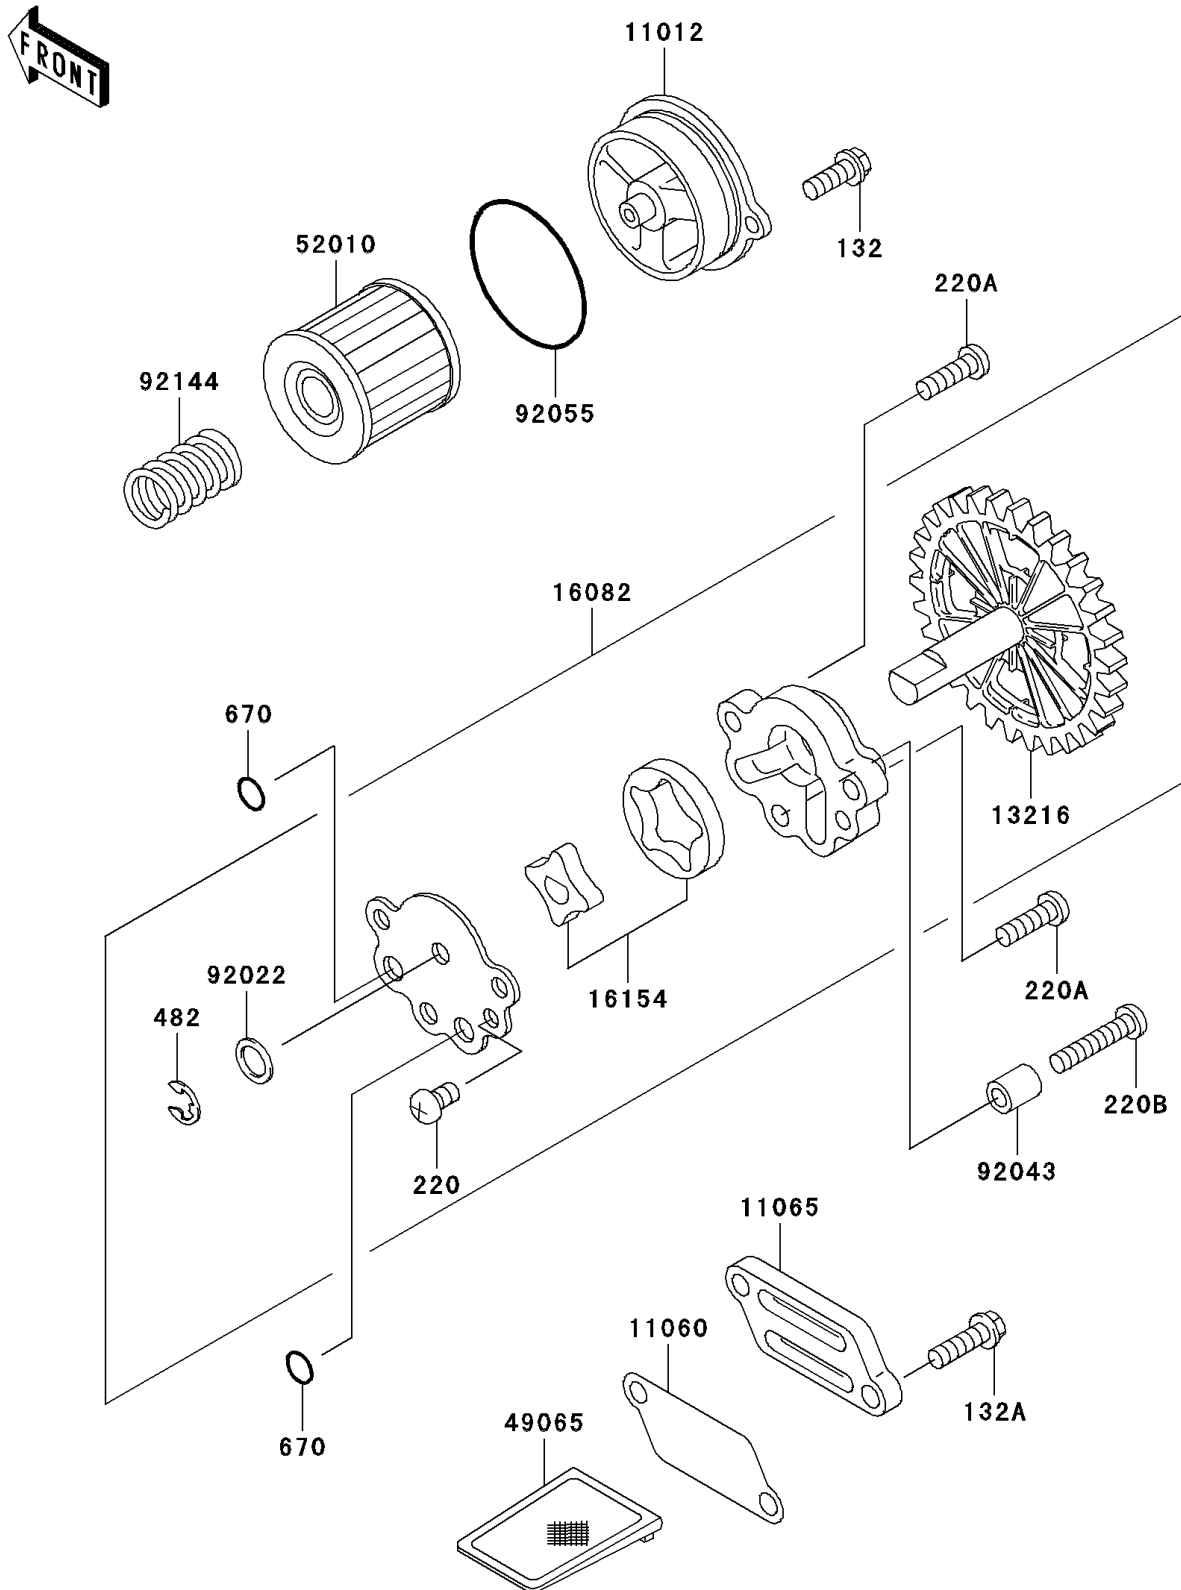

2005 Eliminator 125

PARTS DIAGRAM

Oil Pump/Oil Filter

E1710

2005 Eliminator 125

PARTS LIST

Oil Pump/Oil Filter

ITEM NAME

PART NUMBER

QUANTITY
