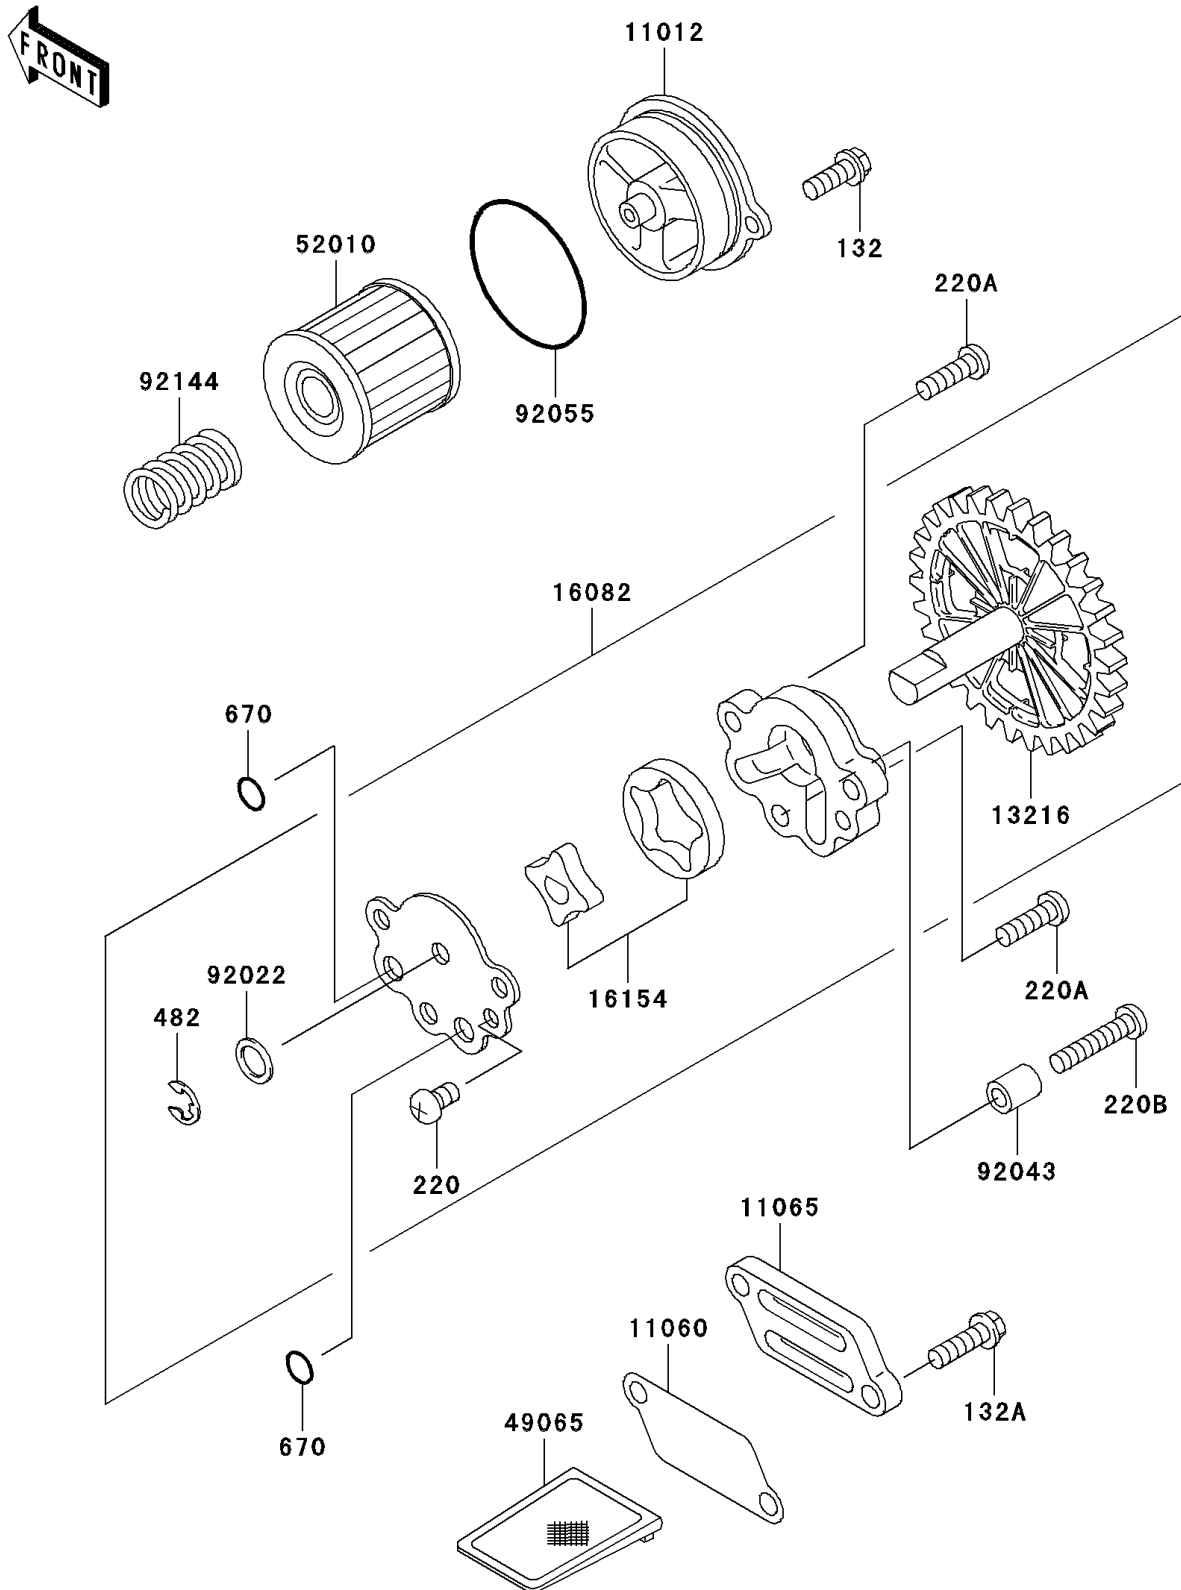

2004 Eliminator 125

PARTS DIAGRAM

Oil Pump/Oil Filter

E1710

2004 Eliminator 125

PARTS LIST

Oil Pump/Oil Filter

ITEM NAME

PART NUMBER

QUANTITY
