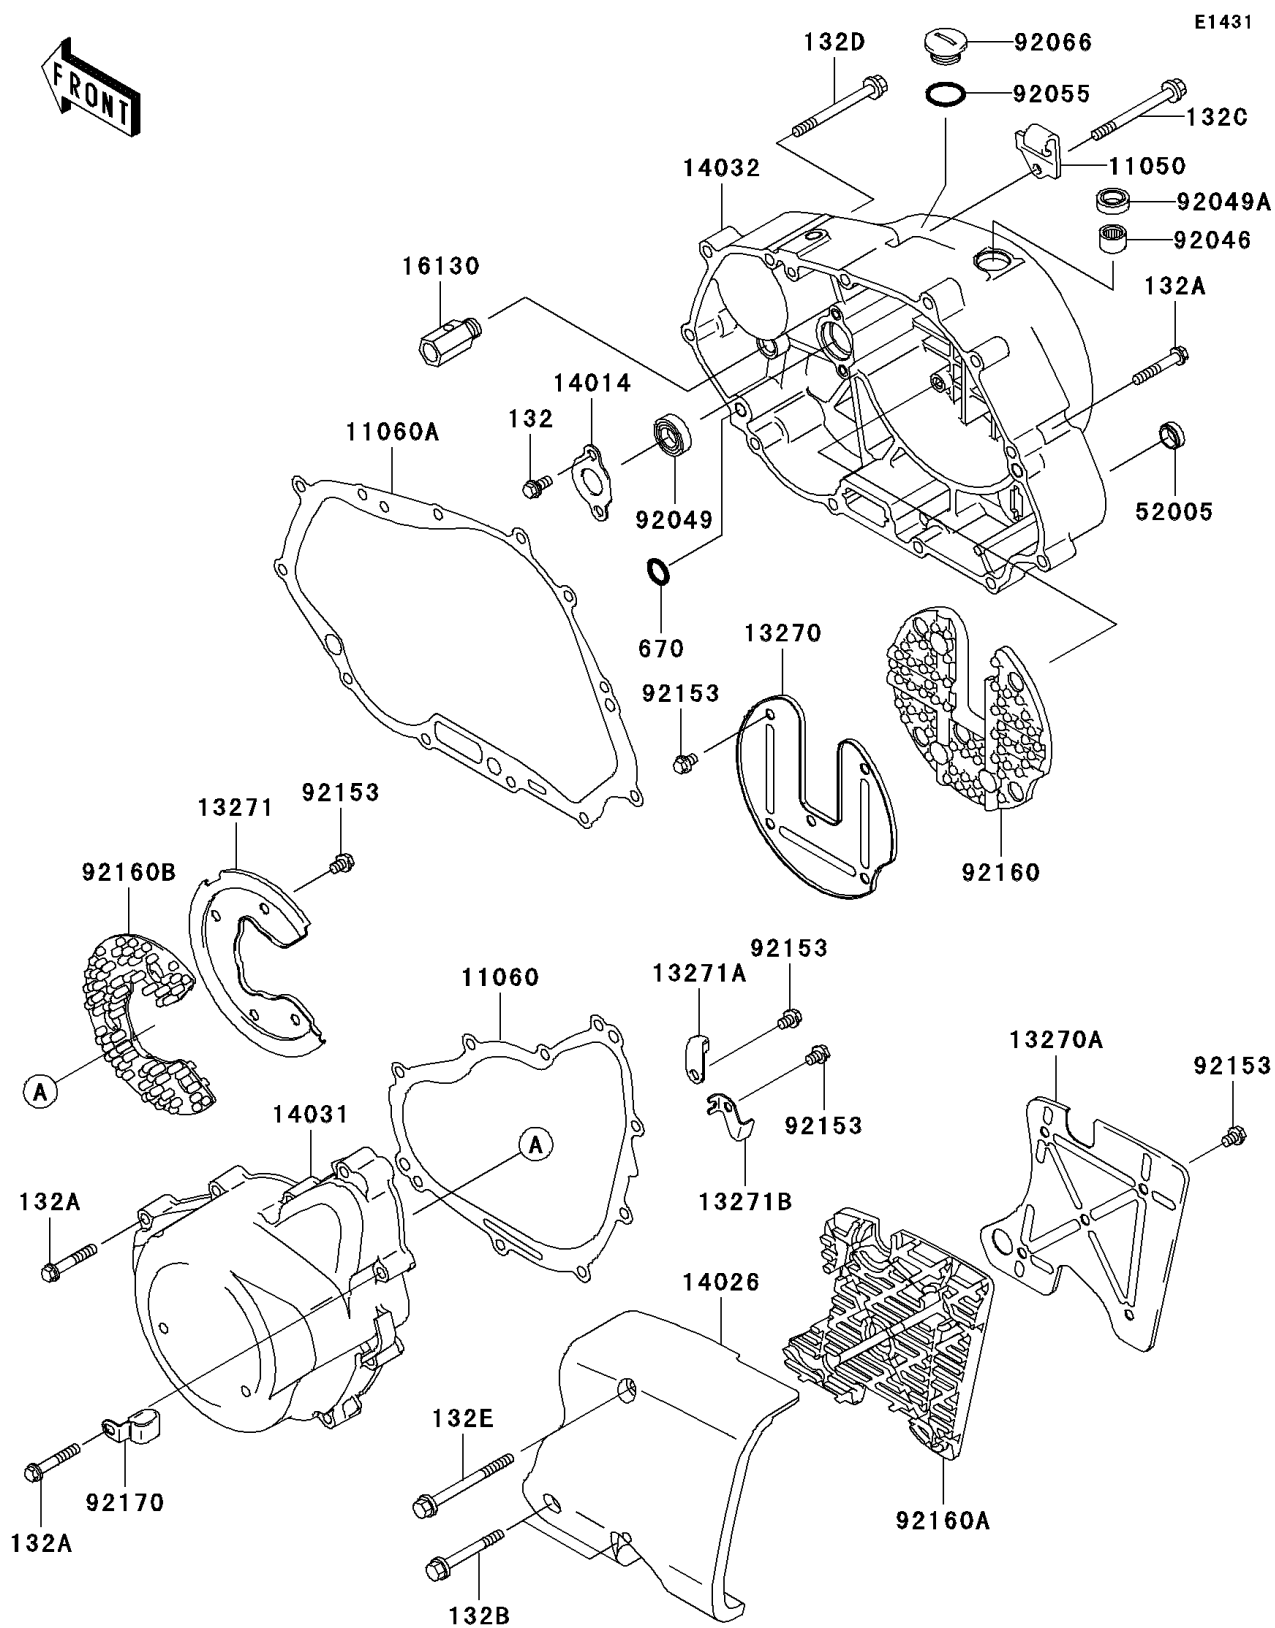

2005 Eliminator 125

PARTS DIAGRAM

Engine Cover(s)

Kawasaki

Let the Good Times Roll®

2005 Eliminator 125

PARTS LIST

Engine Cover(s)

ITEM NAME

PART NUMBER

QUANTITY
