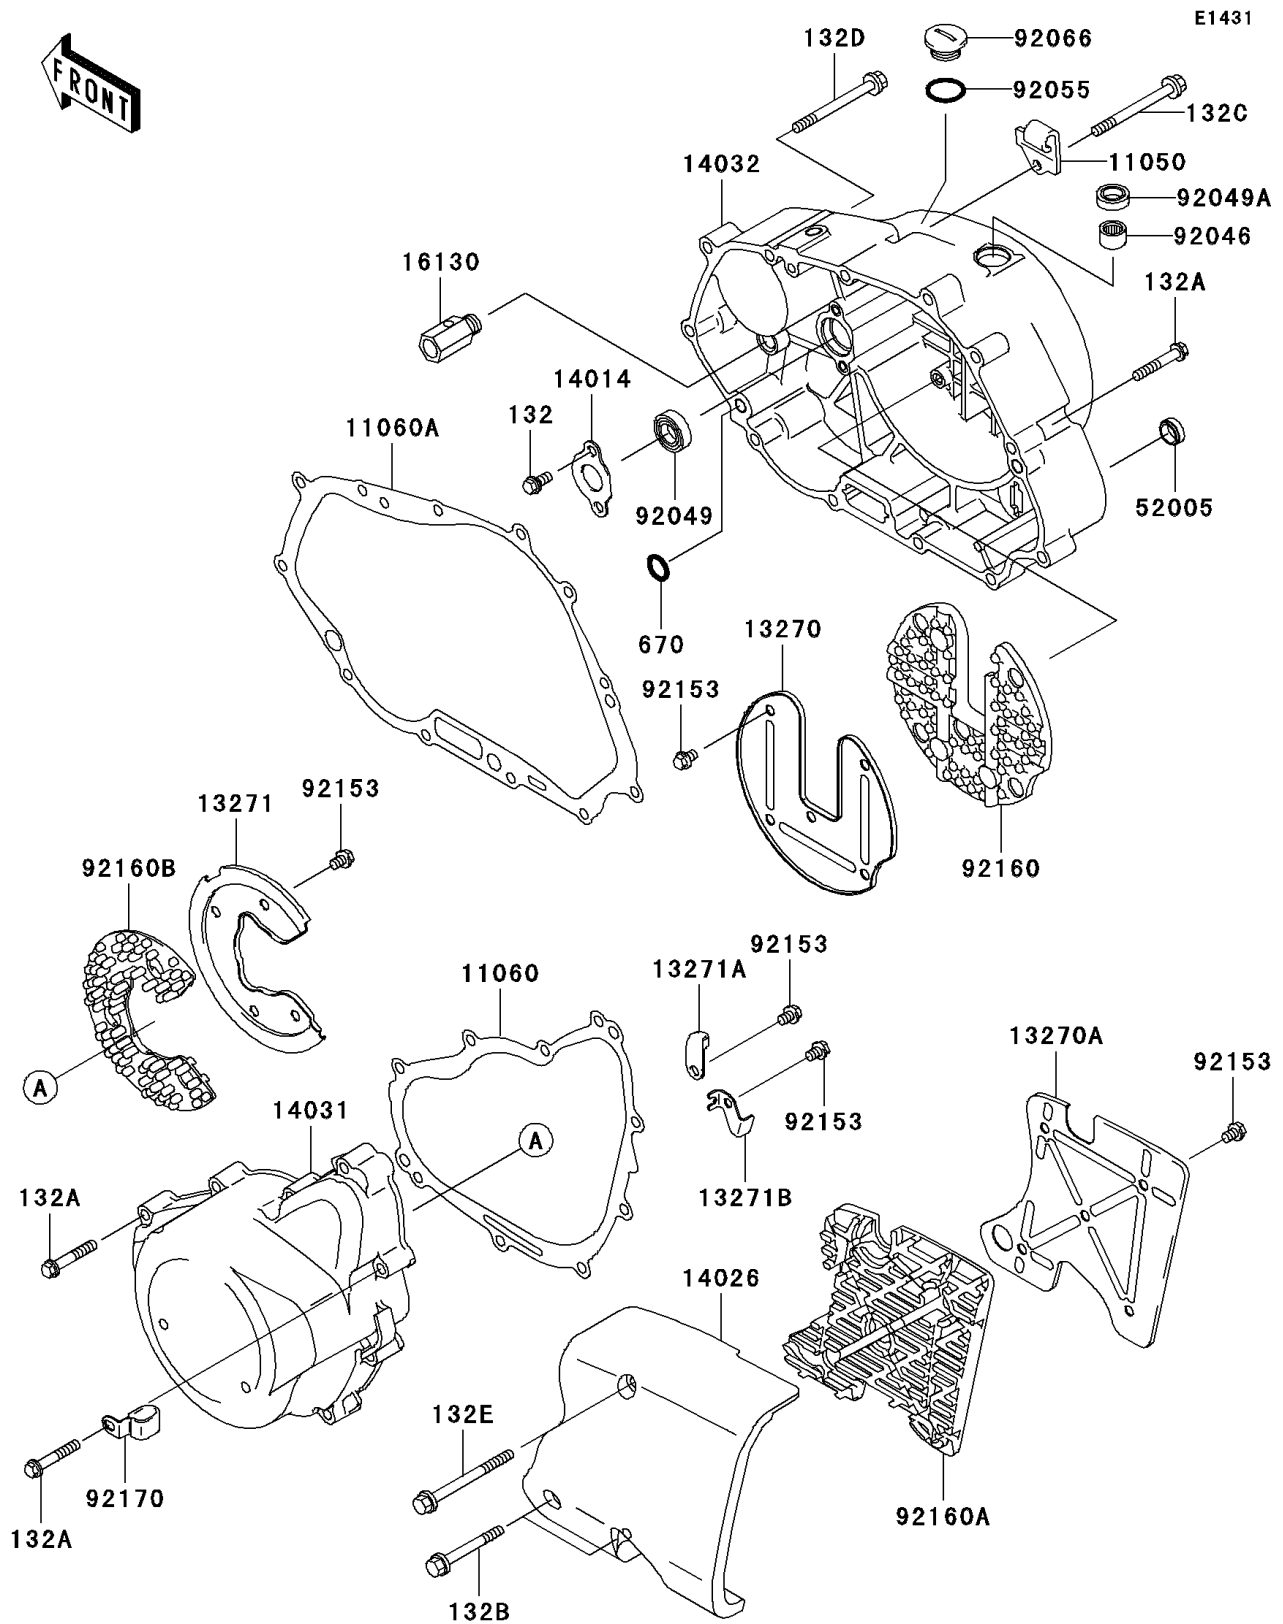

2001 Eliminator 125

PARTS DIAGRAM

Engine Cover(s)

Kawasaki

Let the Good Times Roll®

2001 Eliminator 125

PARTS LIST

Engine Cover(s)

ITEM NAME

PART NUMBER

QUANTITY
