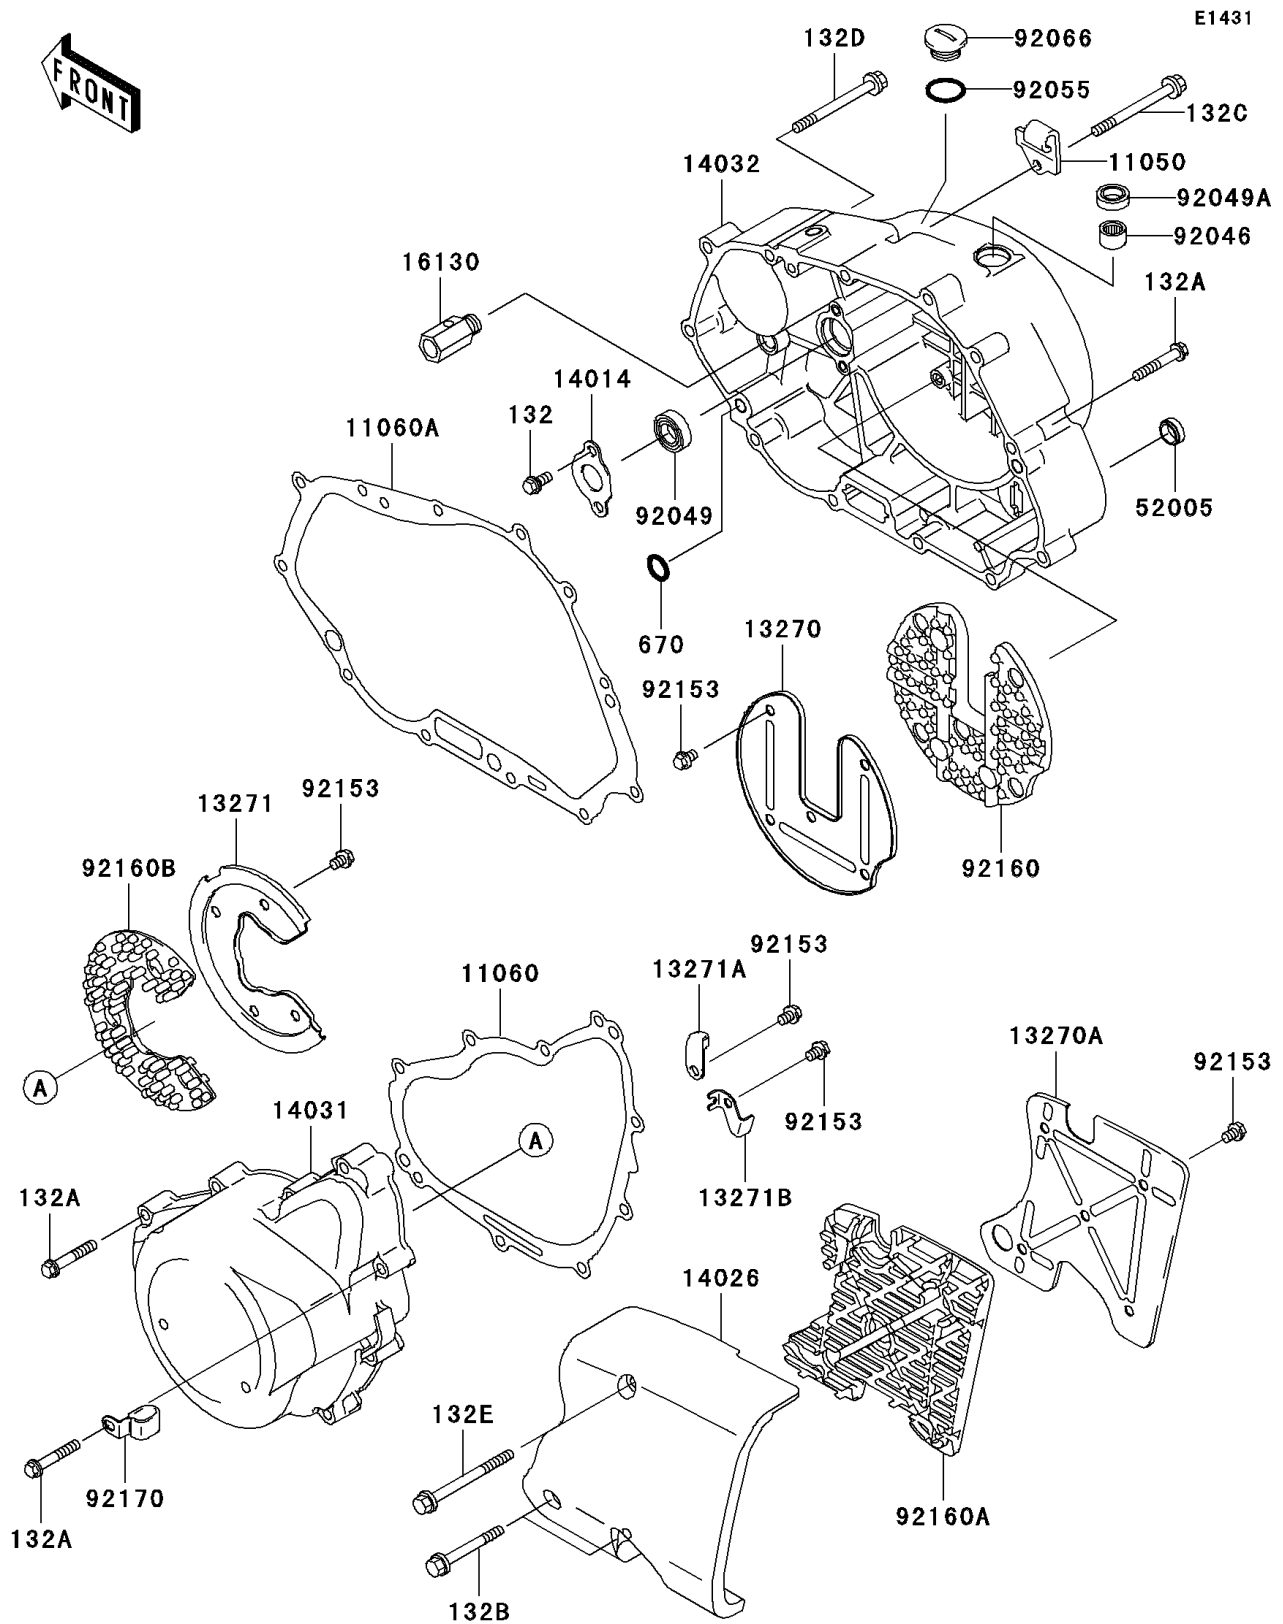

2004 Eliminator 125

PARTS DIAGRAM

Engine Cover(s)

Kawasaki

Let the Good Times Roll®

2004 Eliminator 125

PARTS LIST

Engine Cover(s)

ITEM NAME

PART NUMBER

QUANTITY
