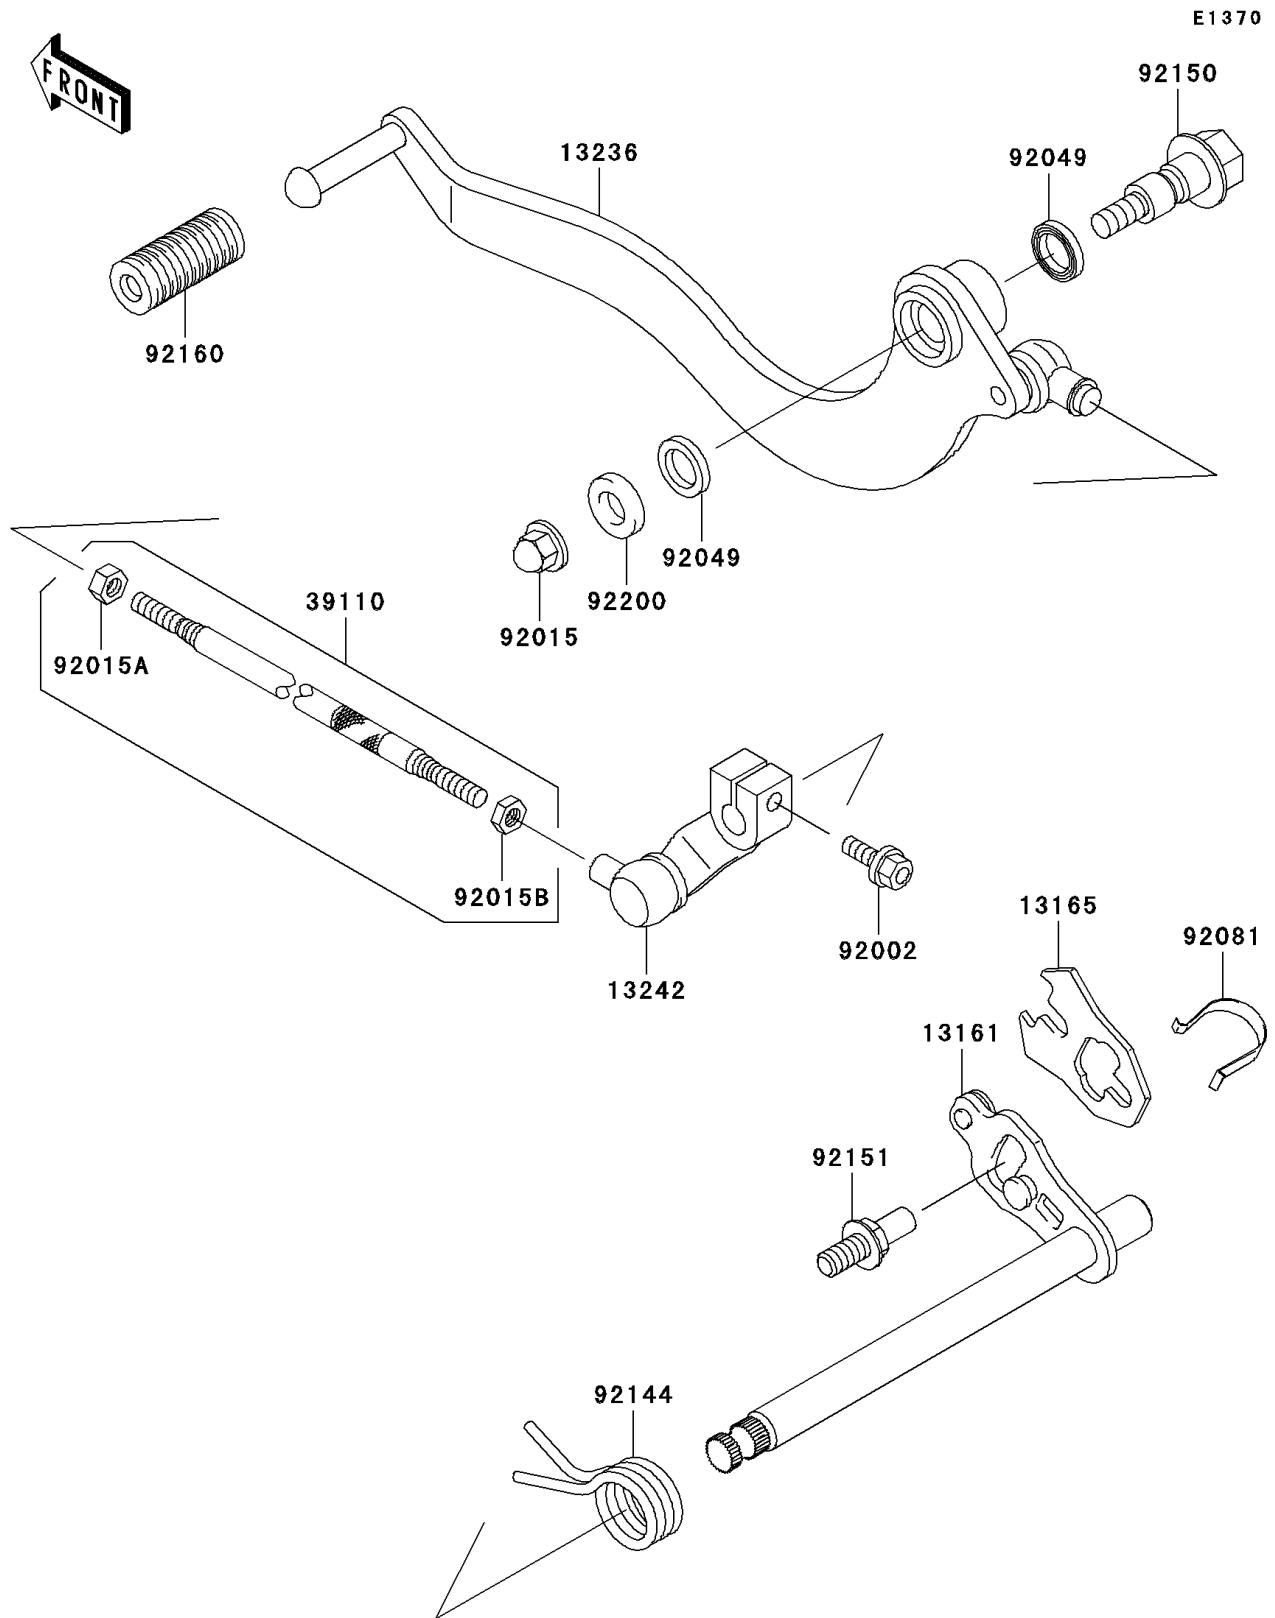

2005 Eliminator 125

PARTS DIAGRAM

Gear Change Mechanism

2005 Eliminator 125

PARTS LIST

Gear Change Mechanism

ITEM NAME

PART NUMBER

QUANTITY
