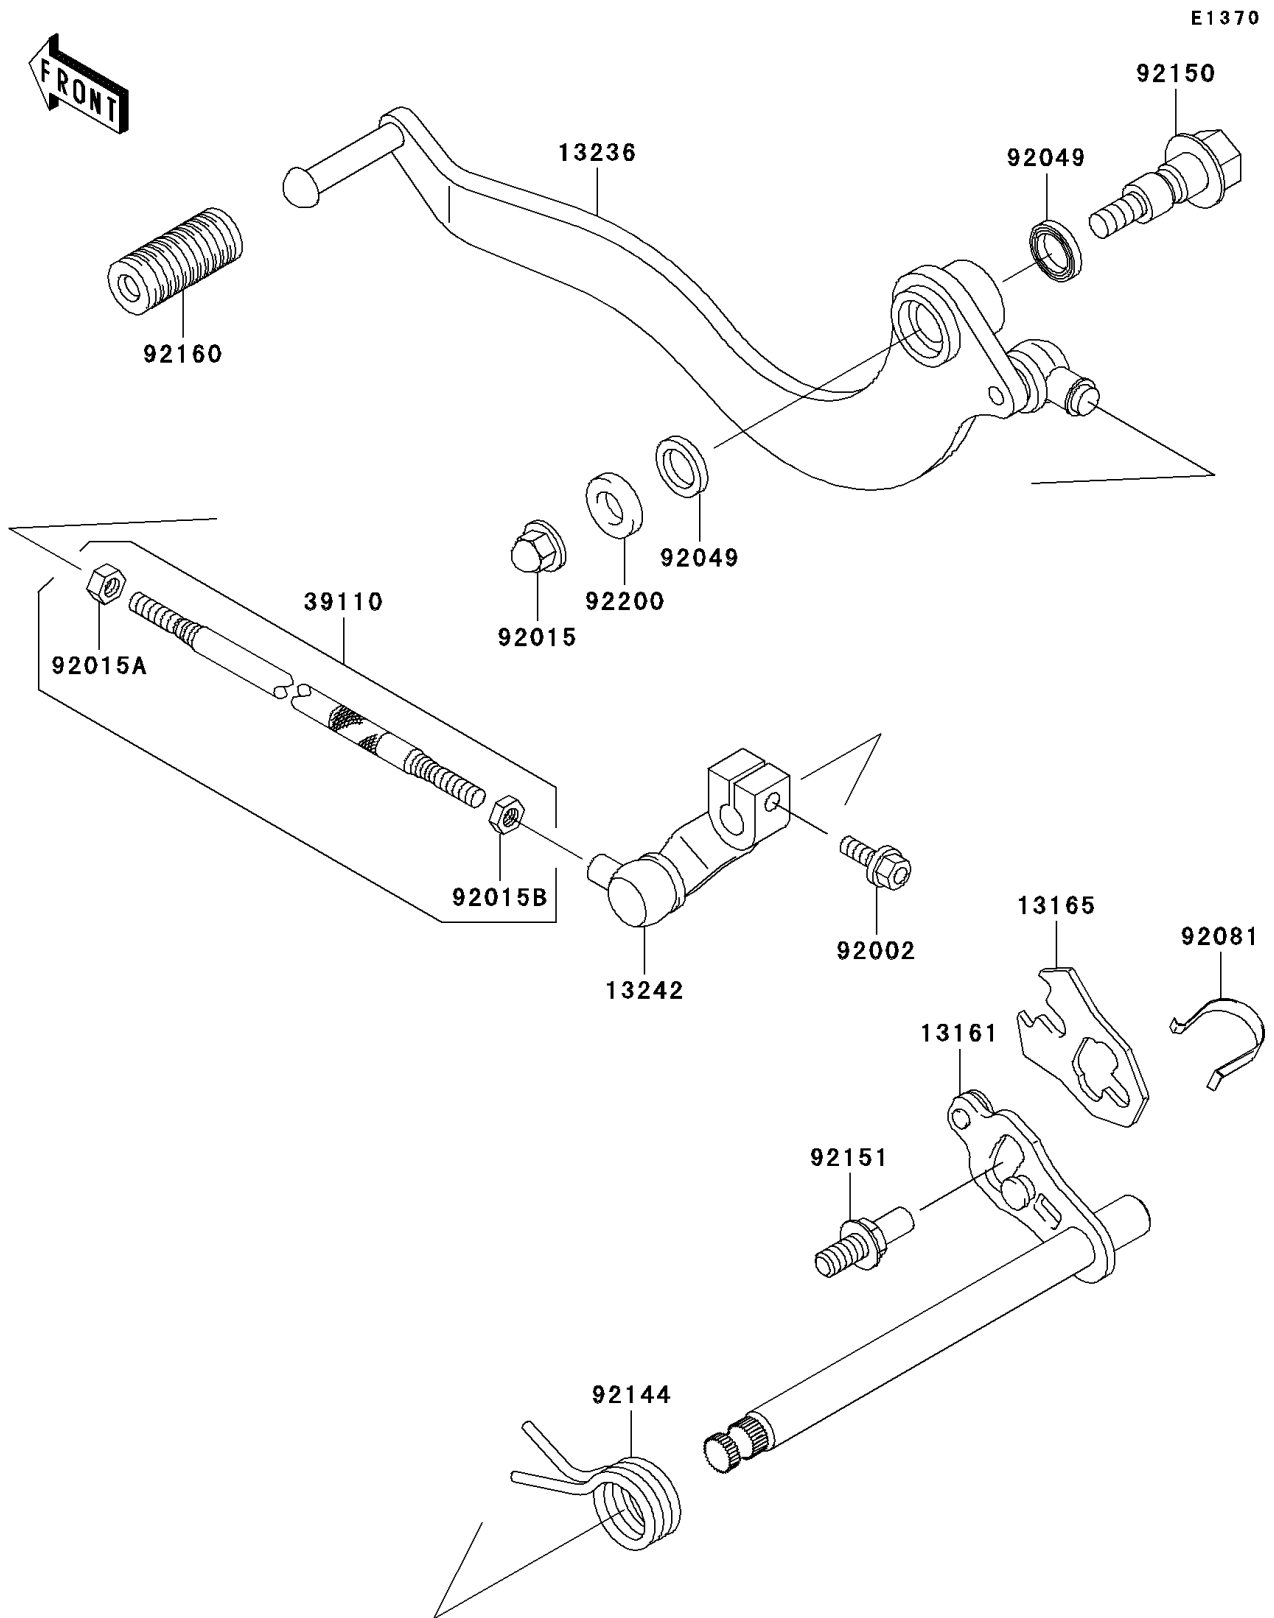

2004 Eliminator 125

PARTS DIAGRAM

Gear Change Mechanism

2004 Eliminator 125

PARTS LIST

Gear Change Mechanism

ITEM NAME

PART NUMBER

QUANTITY
