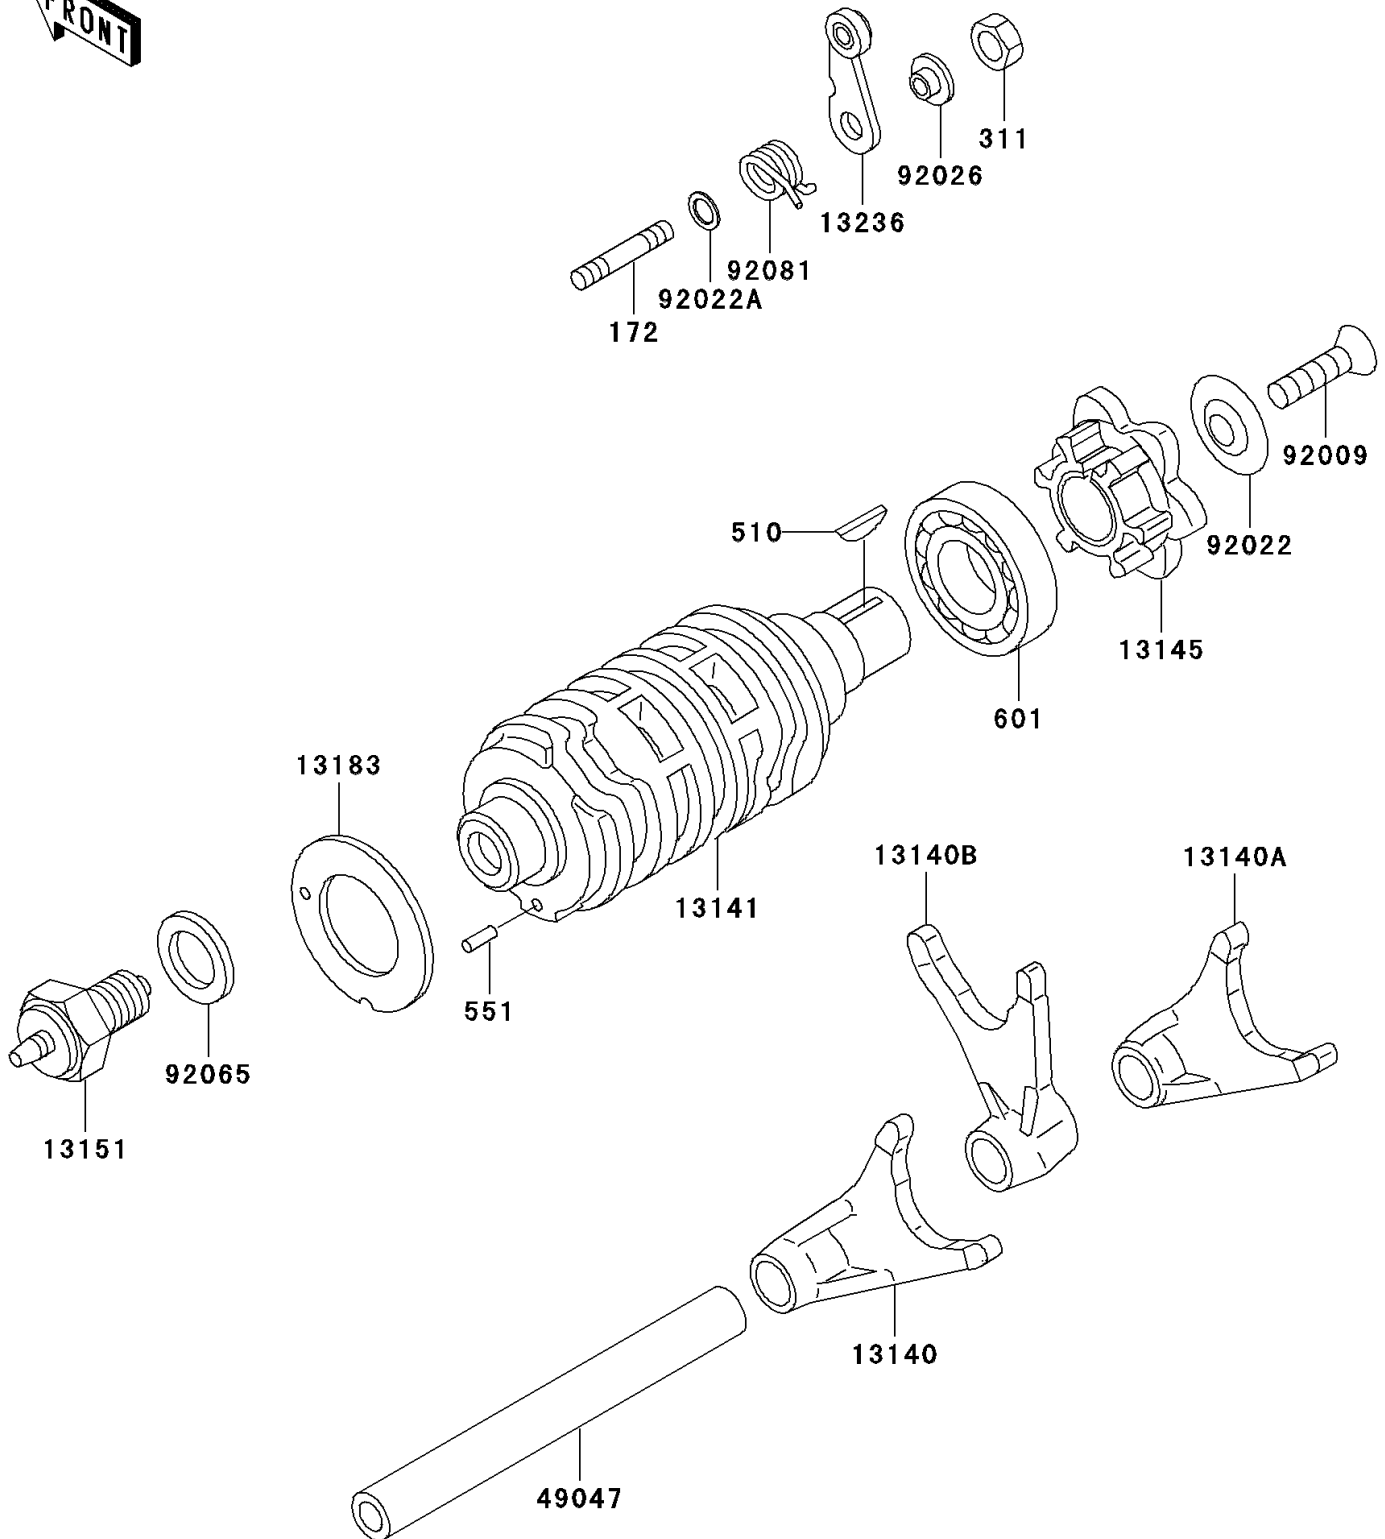

# 2001 Eliminator 125

## PARTS DIAGRAM

## PARTS LIST

Gear Change Drum/Shift Fork(s)

**ITEM NAME**

**PART NUMBER**

**QUANTITY**

---