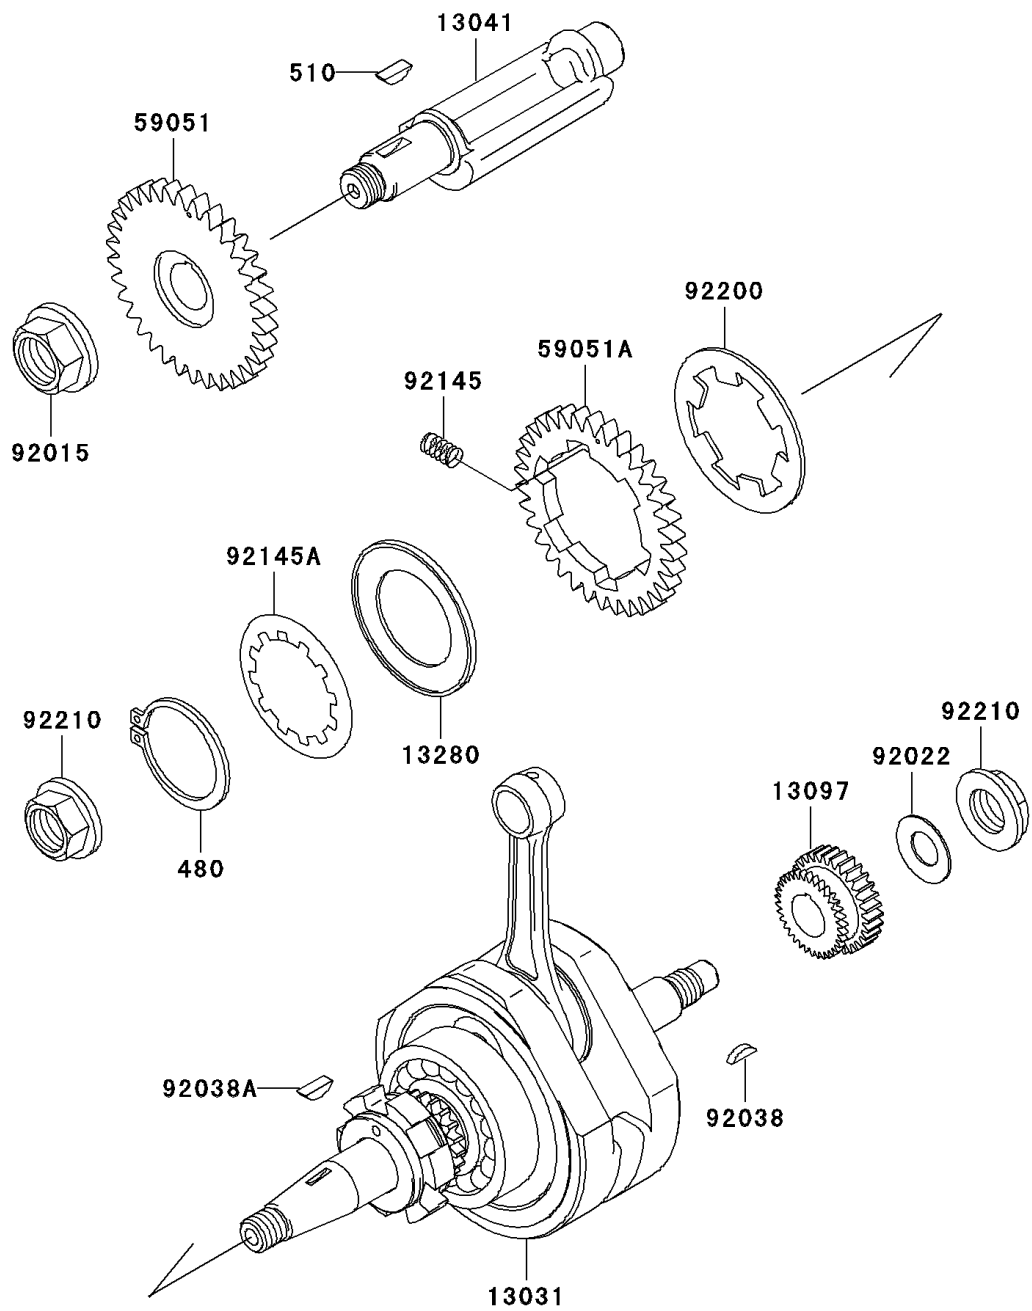

2001 Eliminator 125

PARTS DIAGRAM

Crankshaft

E1321

2001 Eliminator 125

PARTS LIST

Crankshaft

ITEM NAME

PART NUMBER

QUANTITY
