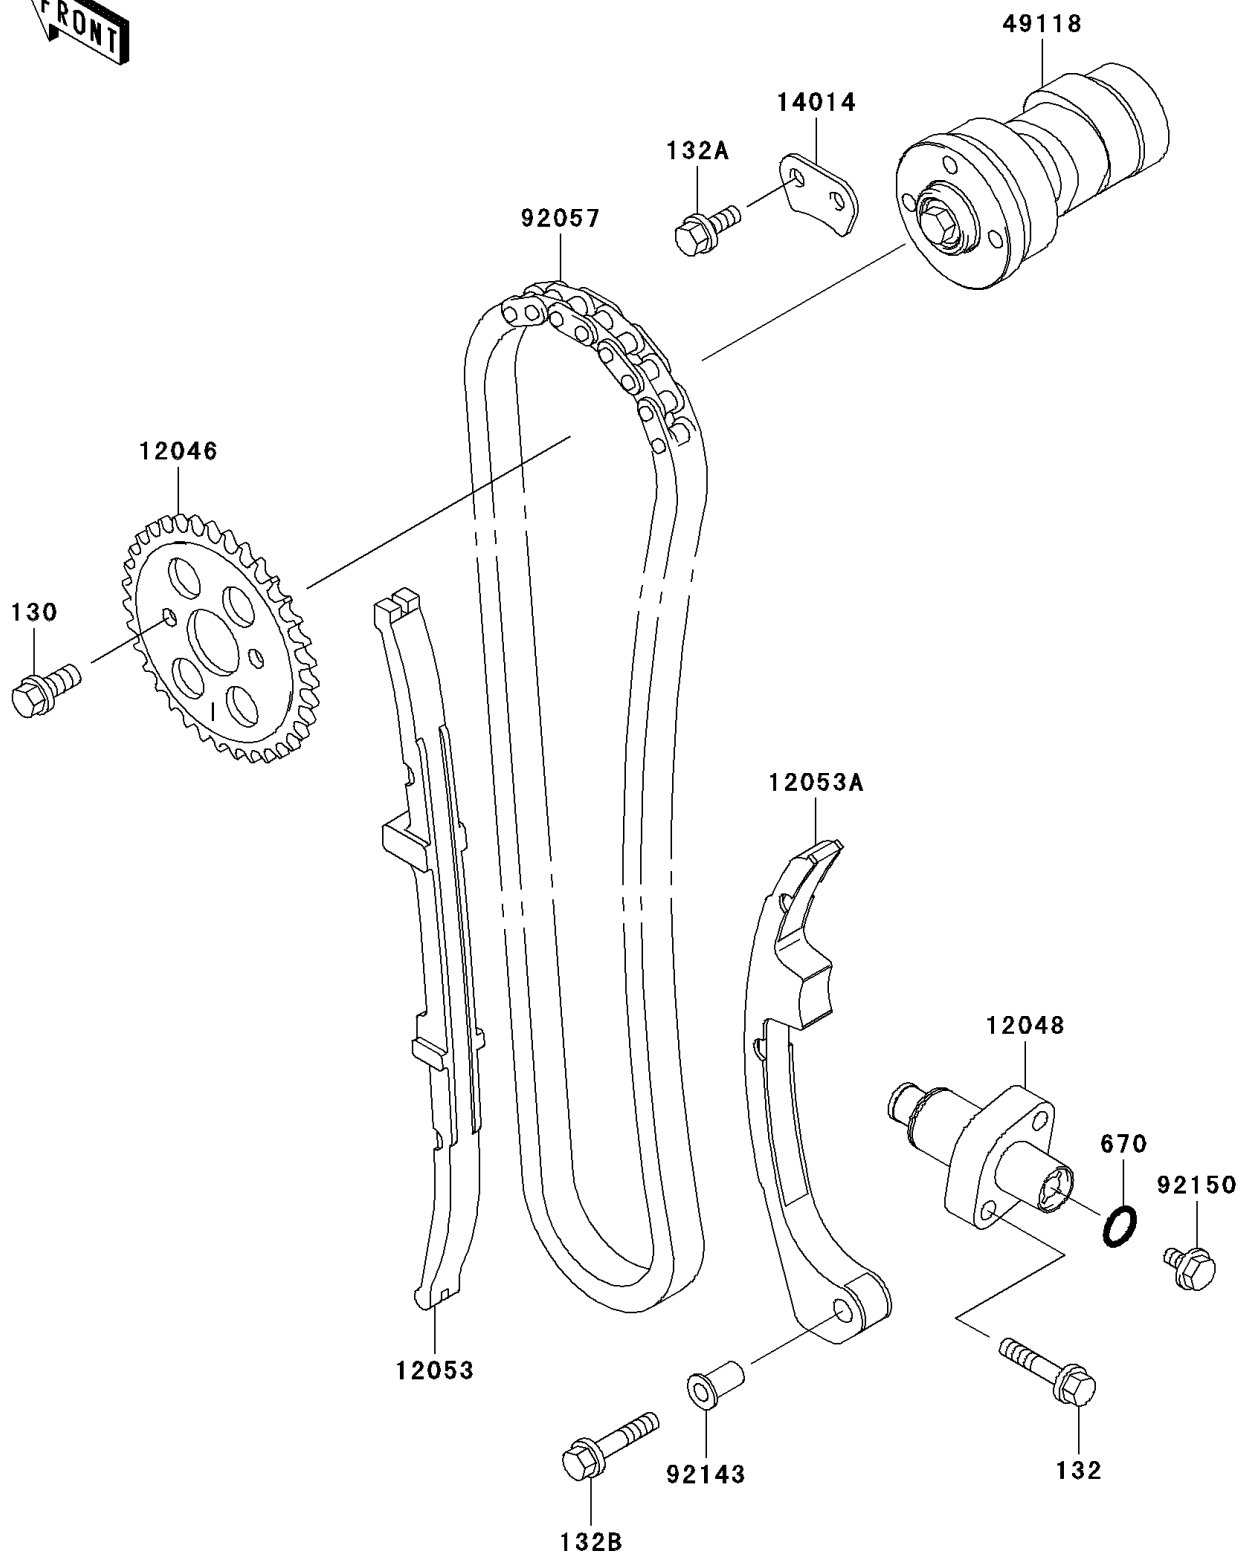

2001 Eliminator 125

PARTS DIAGRAM

Camshaft(s)/Tensioner

Kawasaki

Let the Good Times Roll®

E1230

2001 Eliminator 125

PARTS LIST

Camshaft(s)/Tensioner

ITEM NAME

PART NUMBER

QUANTITY
