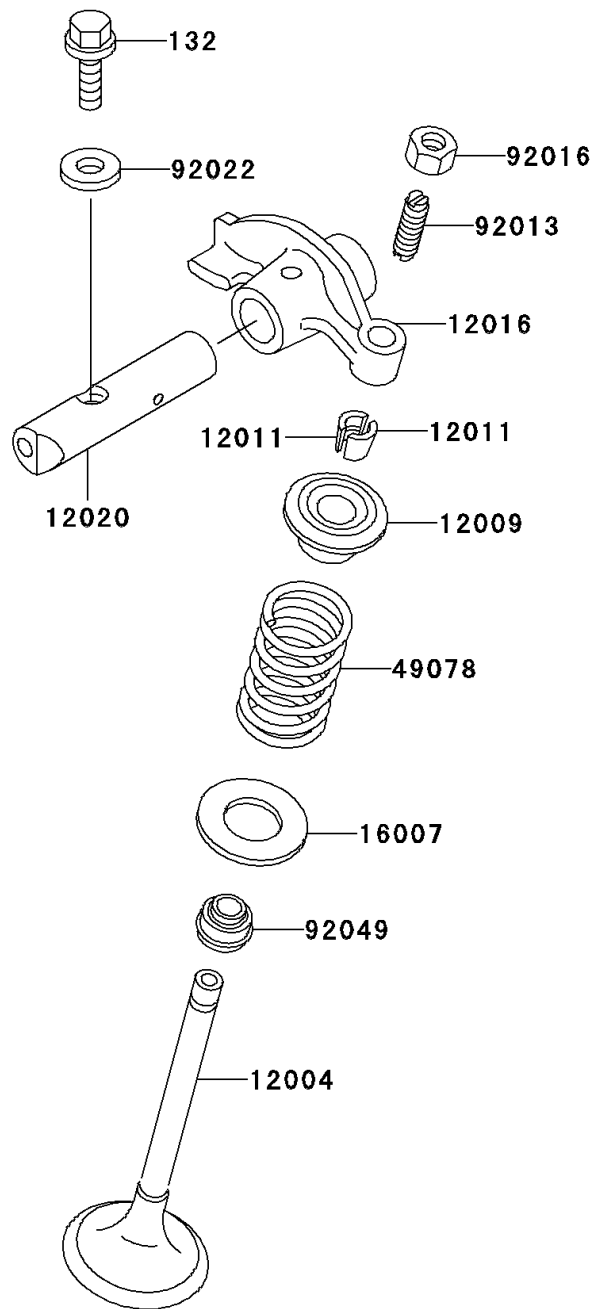

2005 Eliminator 125

PARTS DIAGRAM

Valve(s)

E1210

2005 Eliminator 125

PARTS LIST

Valve(s)

ITEM NAME

PART NUMBER

QUANTITY
