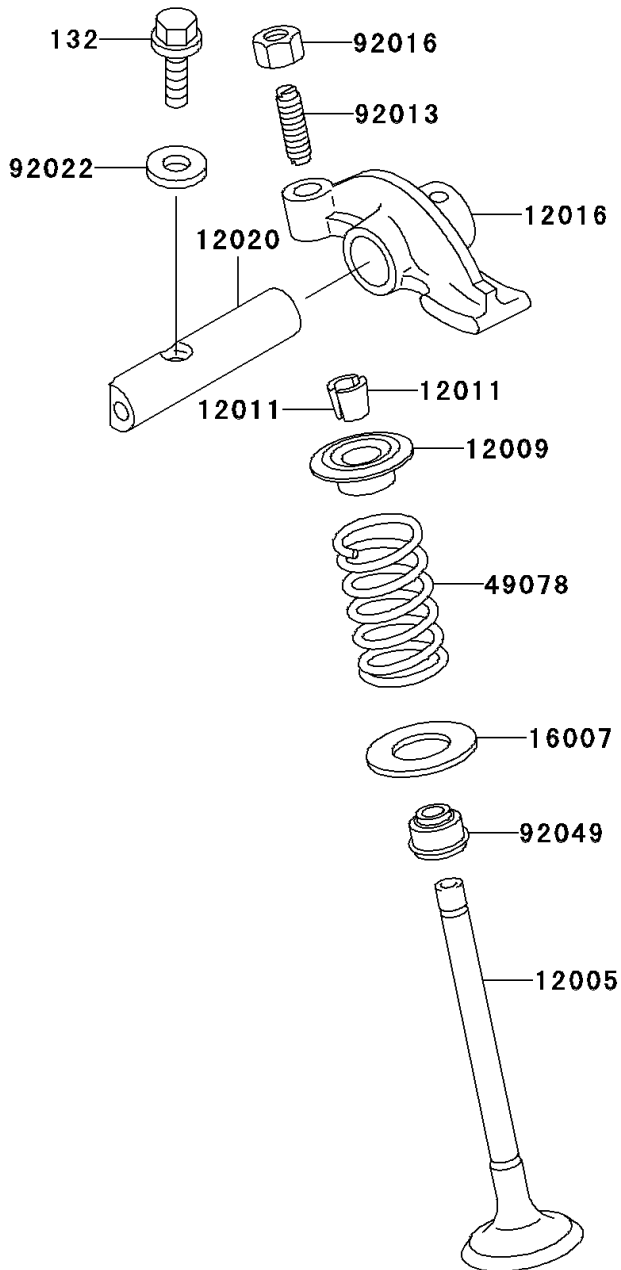

2005 Eliminator 125

PARTS DIAGRAM

Valve(s)

E1210

2005 Eliminator 125

PARTS LIST

Valve(s)

ITEM NAME

PART NUMBER

QUANTITY
