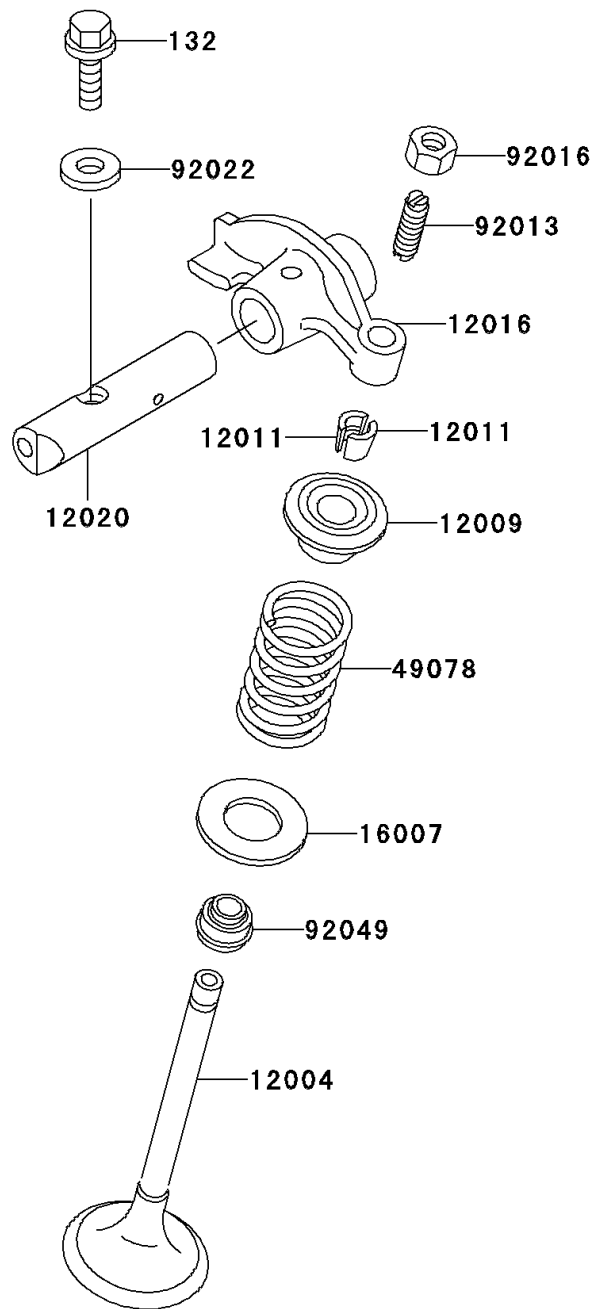

2004 Eliminator 125

PARTS DIAGRAM

Valve(s)

E1210

2004 Eliminator 125

PARTS LIST

Valve(s)

ITEM NAME

PART NUMBER

QUANTITY
