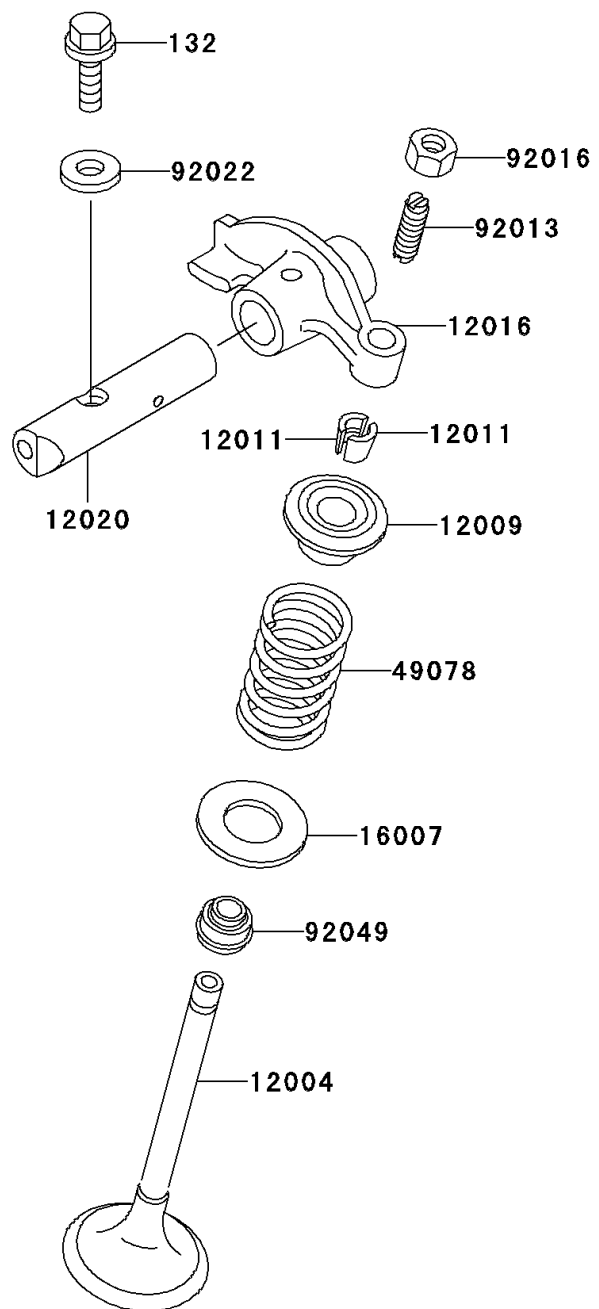

2004 Eliminator 125

PARTS DIAGRAM

Valve(s)

E1210

2004 Eliminator 125

PARTS LIST

Valve(s)

ITEM NAME

PART NUMBER

QUANTITY
