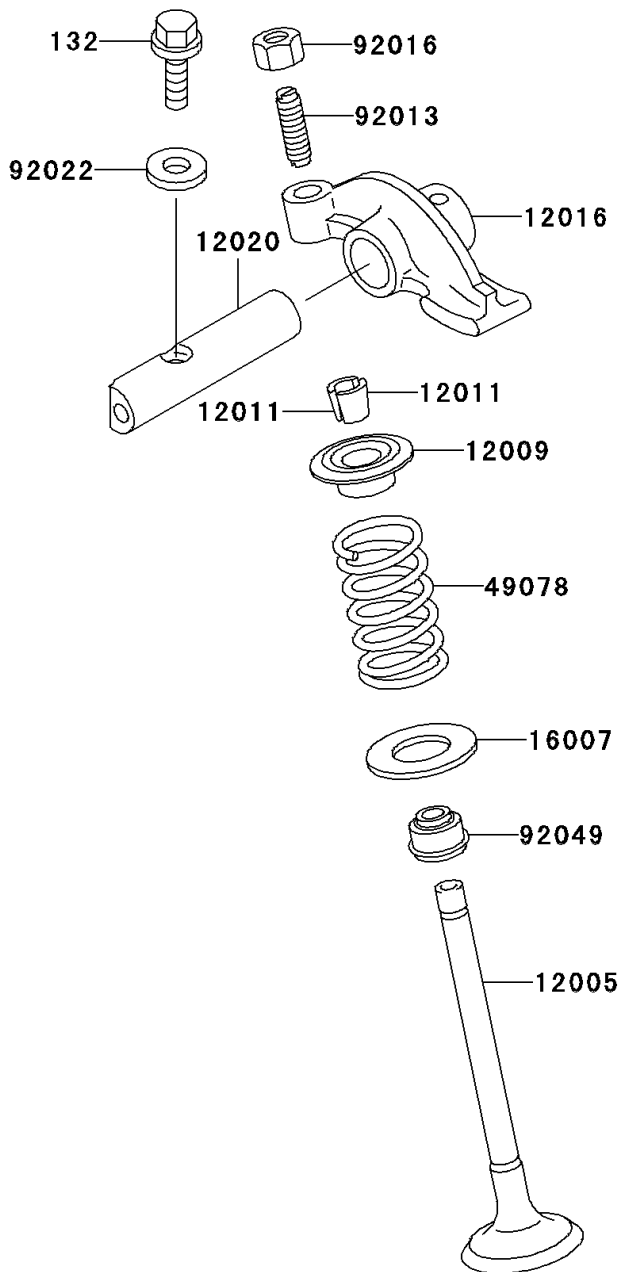

2004 Eliminator 125

PARTS DIAGRAM

Valve(s)

E1210

2004 Eliminator 125

PARTS LIST

Valve(s)

ITEM NAME

PART NUMBER

QUANTITY
