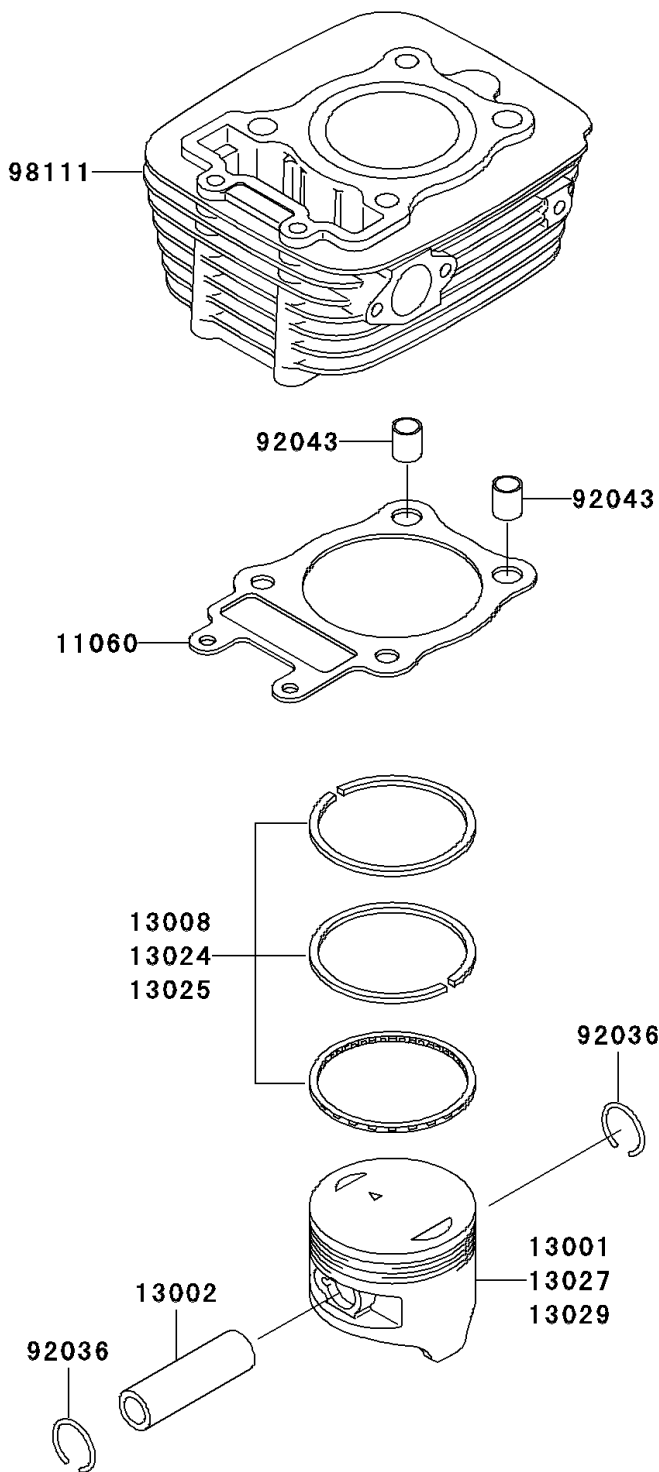

2001 Eliminator 125

PARTS DIAGRAM

Cylinder/Piston(s)

Kawasaki

Let the Good Times Roll®

E1120

2001 Eliminator 125

PARTS LIST

Cylinder/Piston(s)

ITEM NAME

PART NUMBER

QUANTITY
