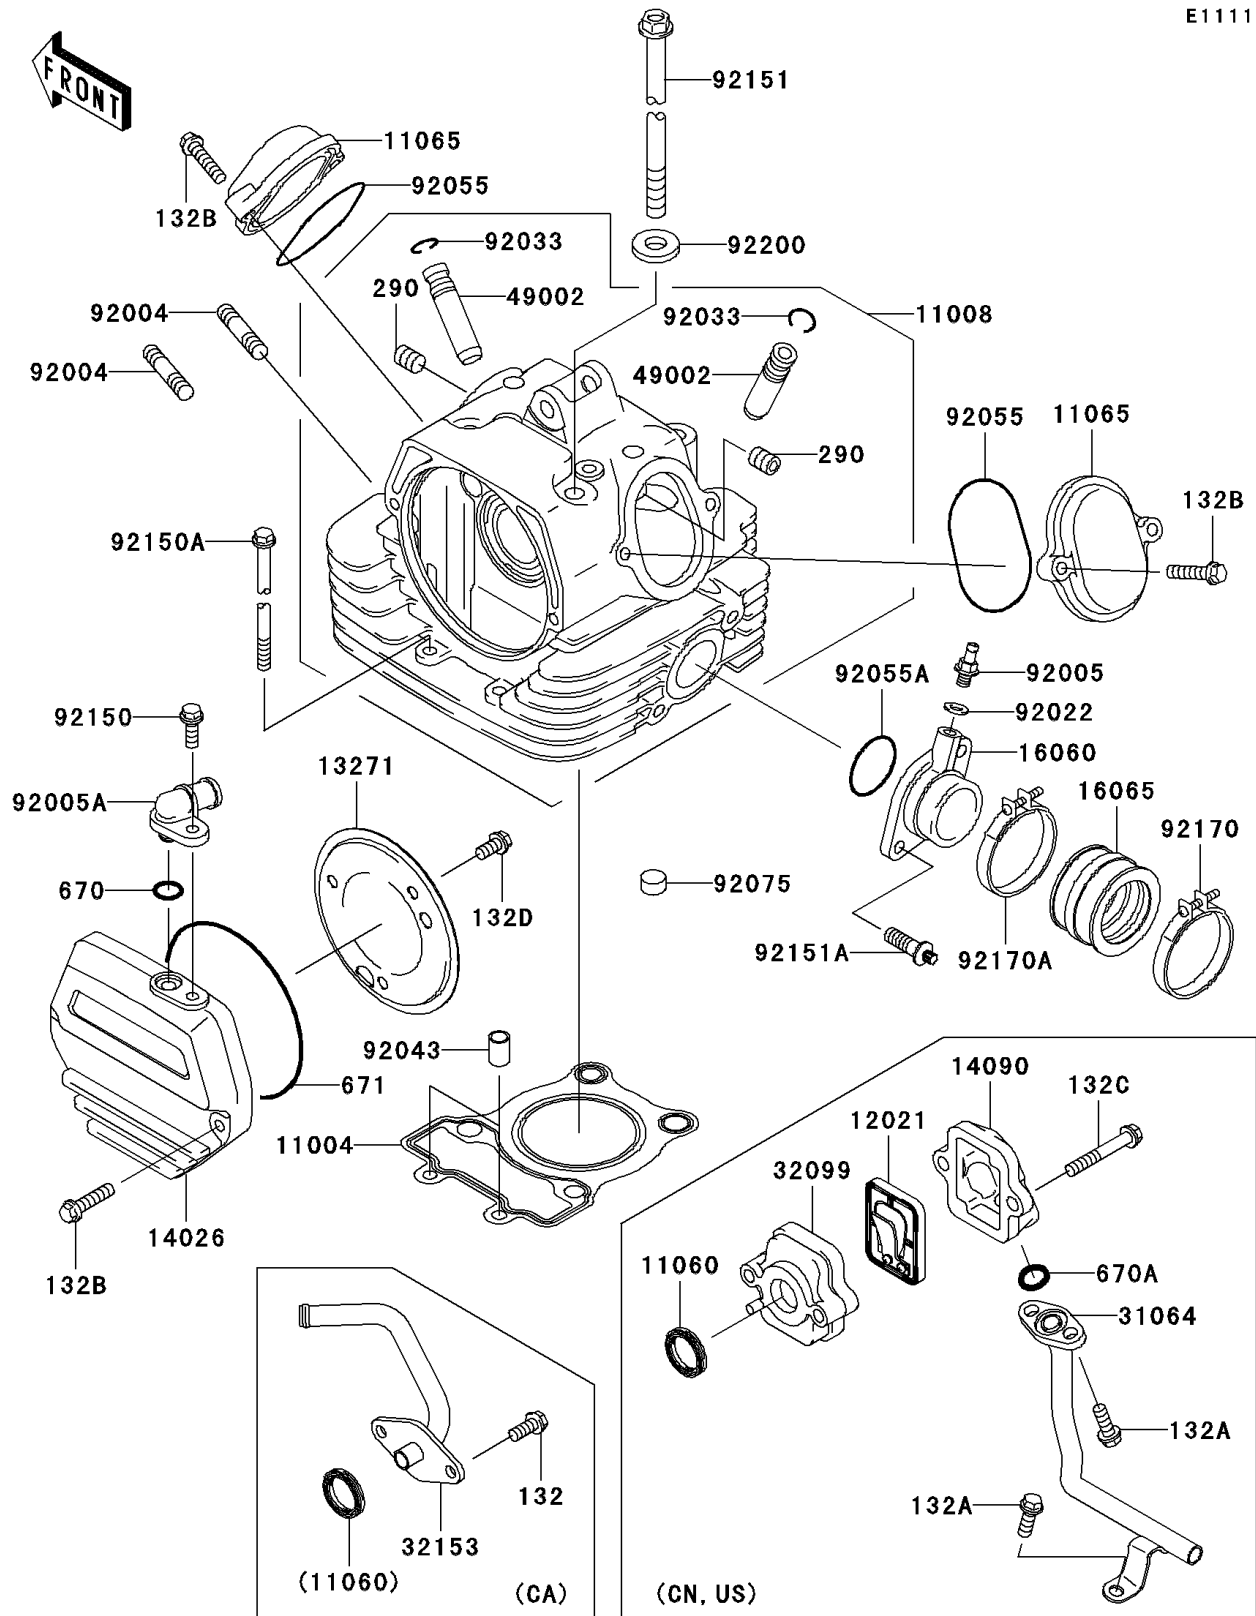

2005 Eliminator 125

PARTS DIAGRAM

Cylinder Head

E1111

2005 Eliminator 125

PARTS LIST

Cylinder Head

ITEM NAME

PART NUMBER

QUANTITY
