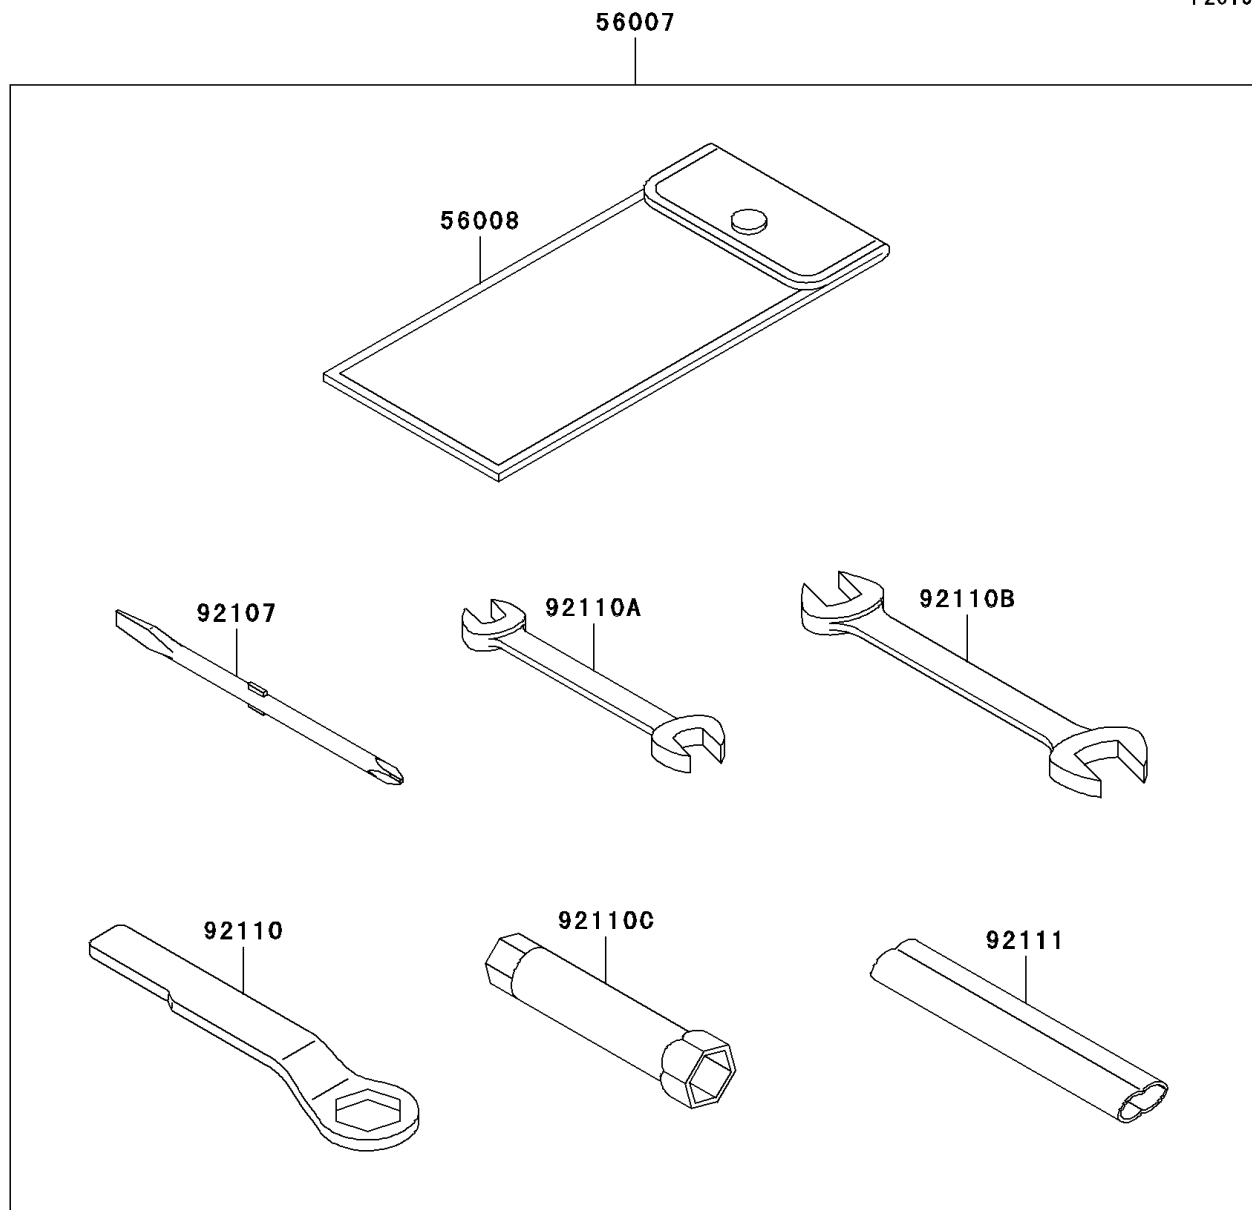

2010 Fury 125R

PARTS DIAGRAM

Owner's Tools

Kawasaki

Let the Good Times Roll®

F2810