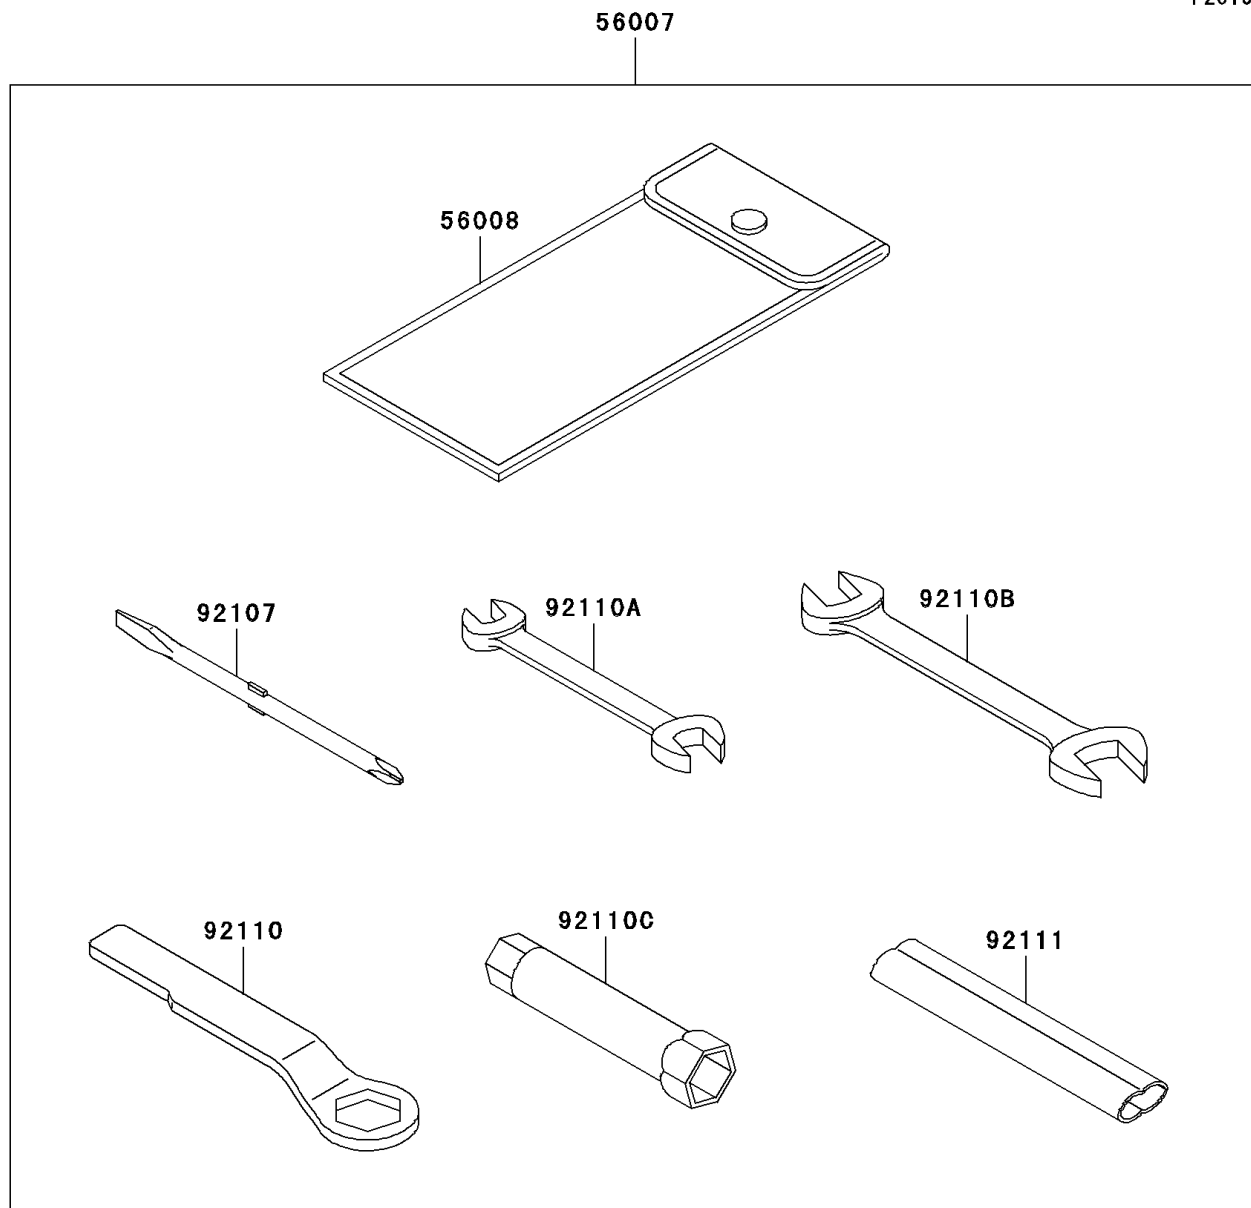

2010 Fury 125R

PARTS DIAGRAM

Owner's Tools

Kawasaki

Let the Good Times Roll®

F2810