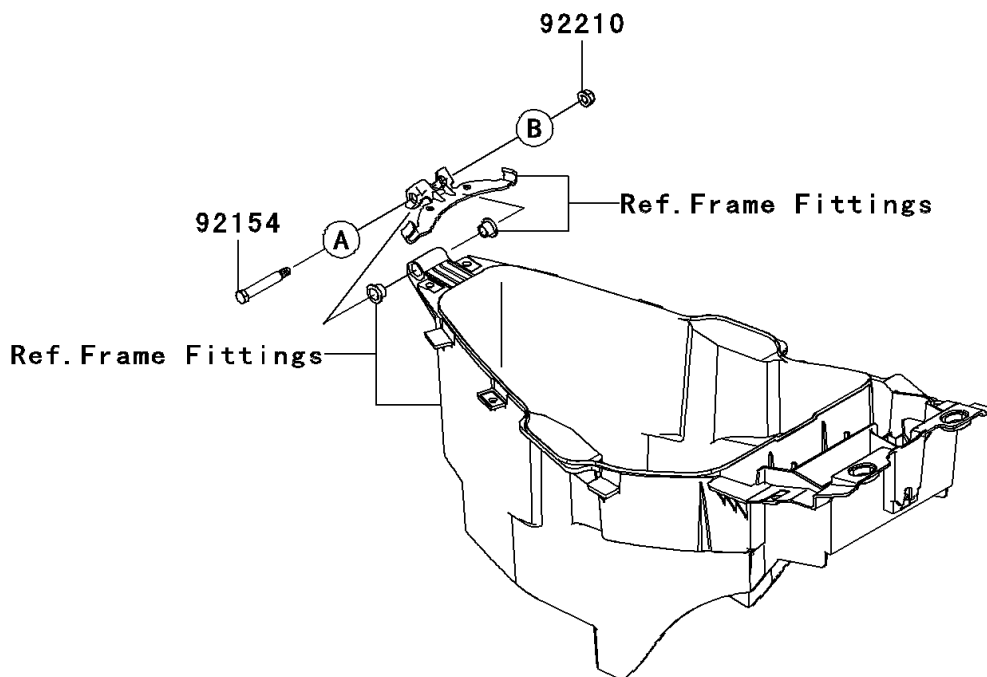

2010 Fury 125R

PARTS DIAGRAM

Seat

F2510