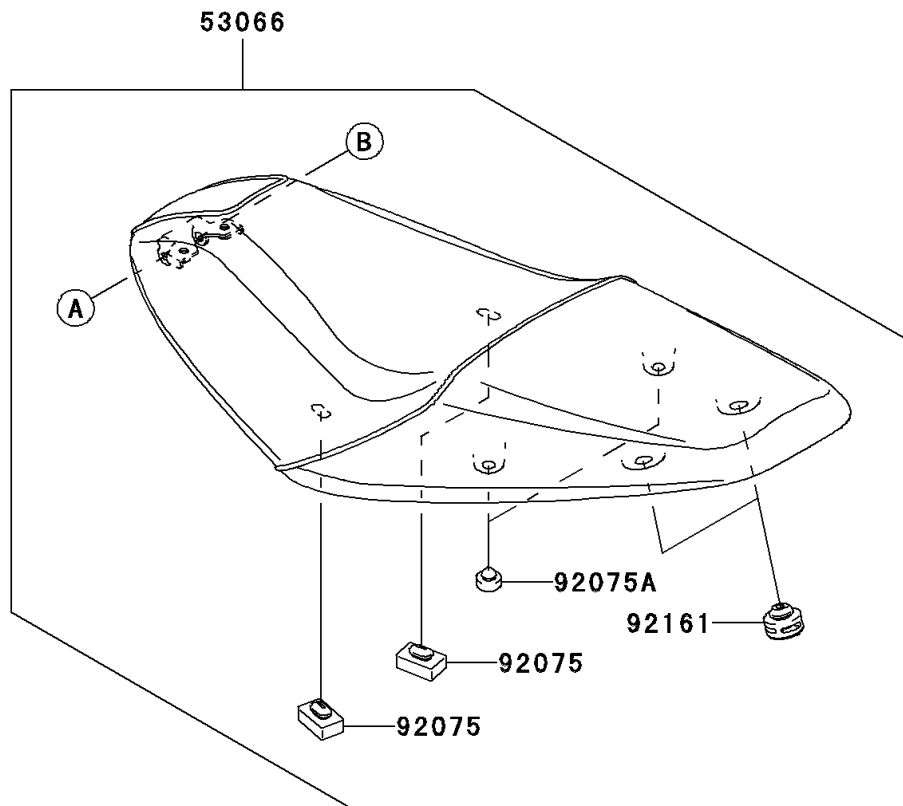

2010 Fury 125R

PARTS DIAGRAM

Seat

F2510