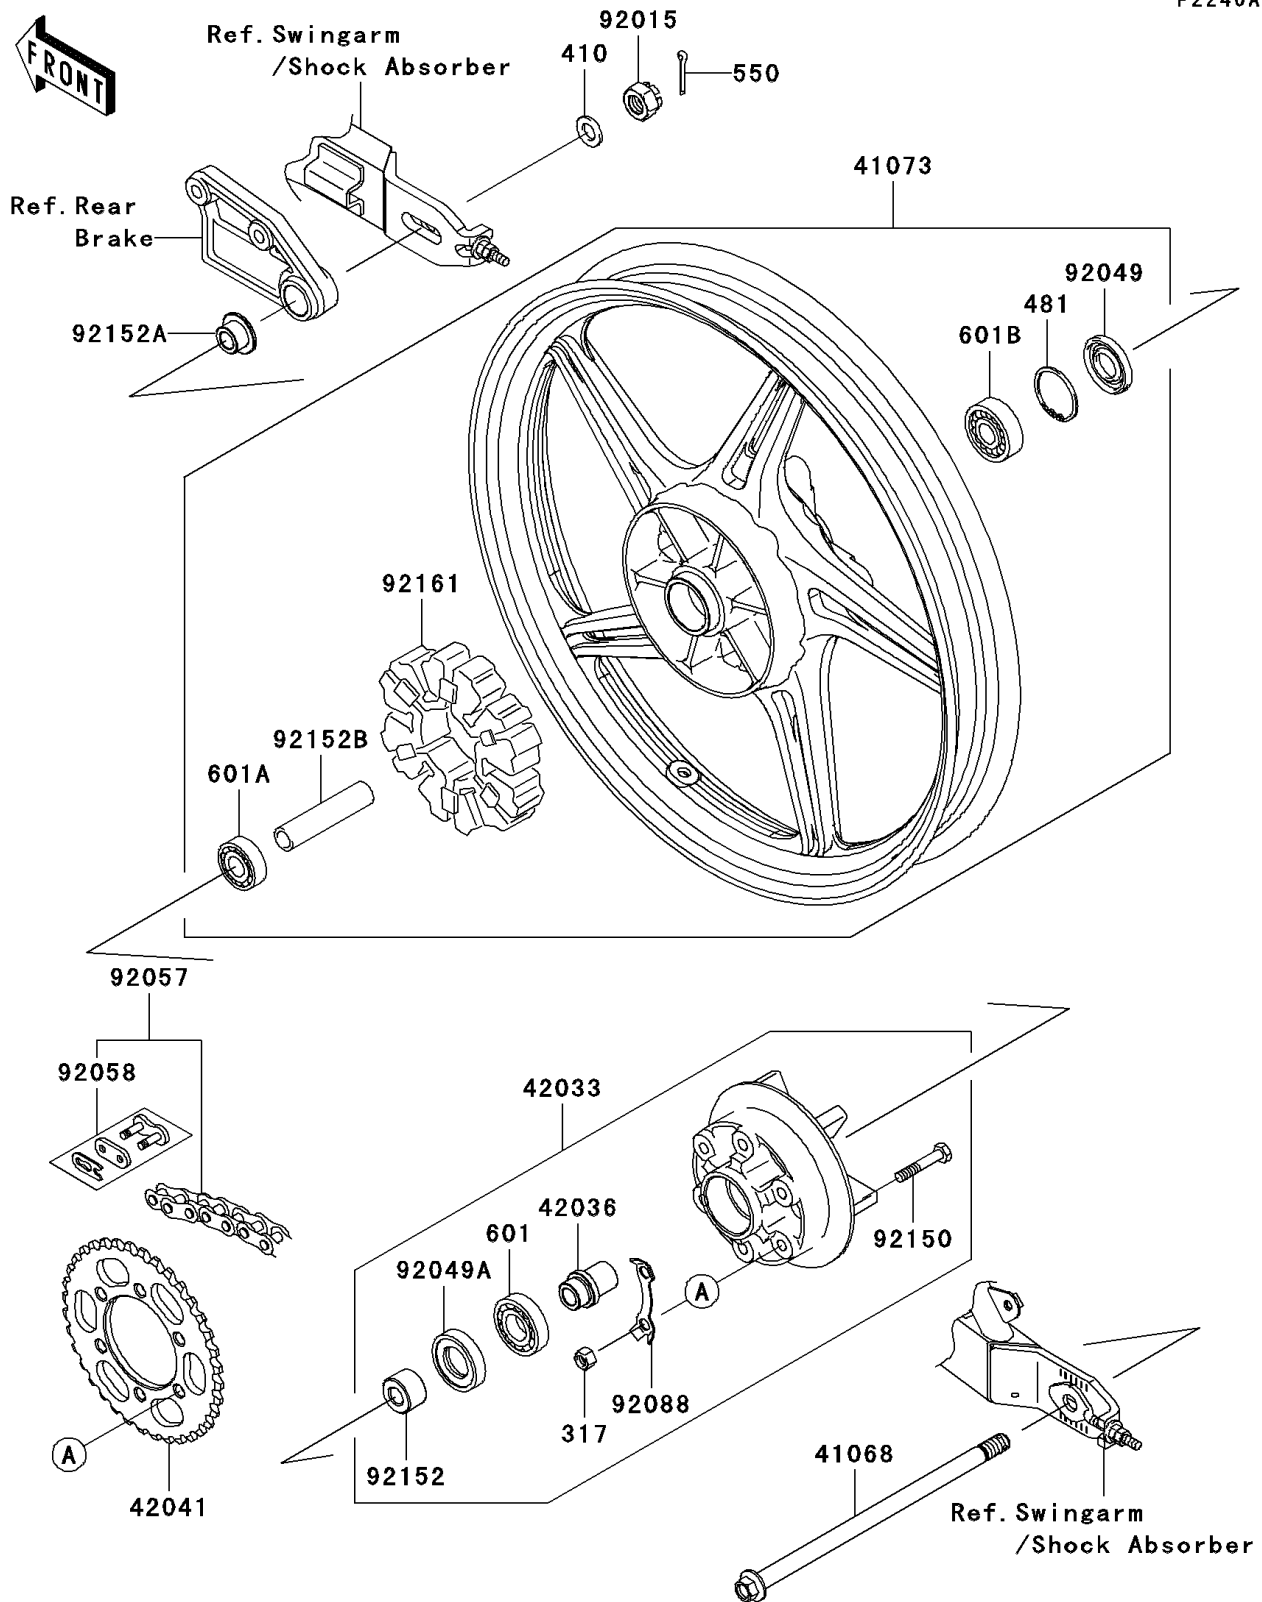

2010 Fury 125R

PARTS DIAGRAM

Rear Hub(BAF)

F2240A