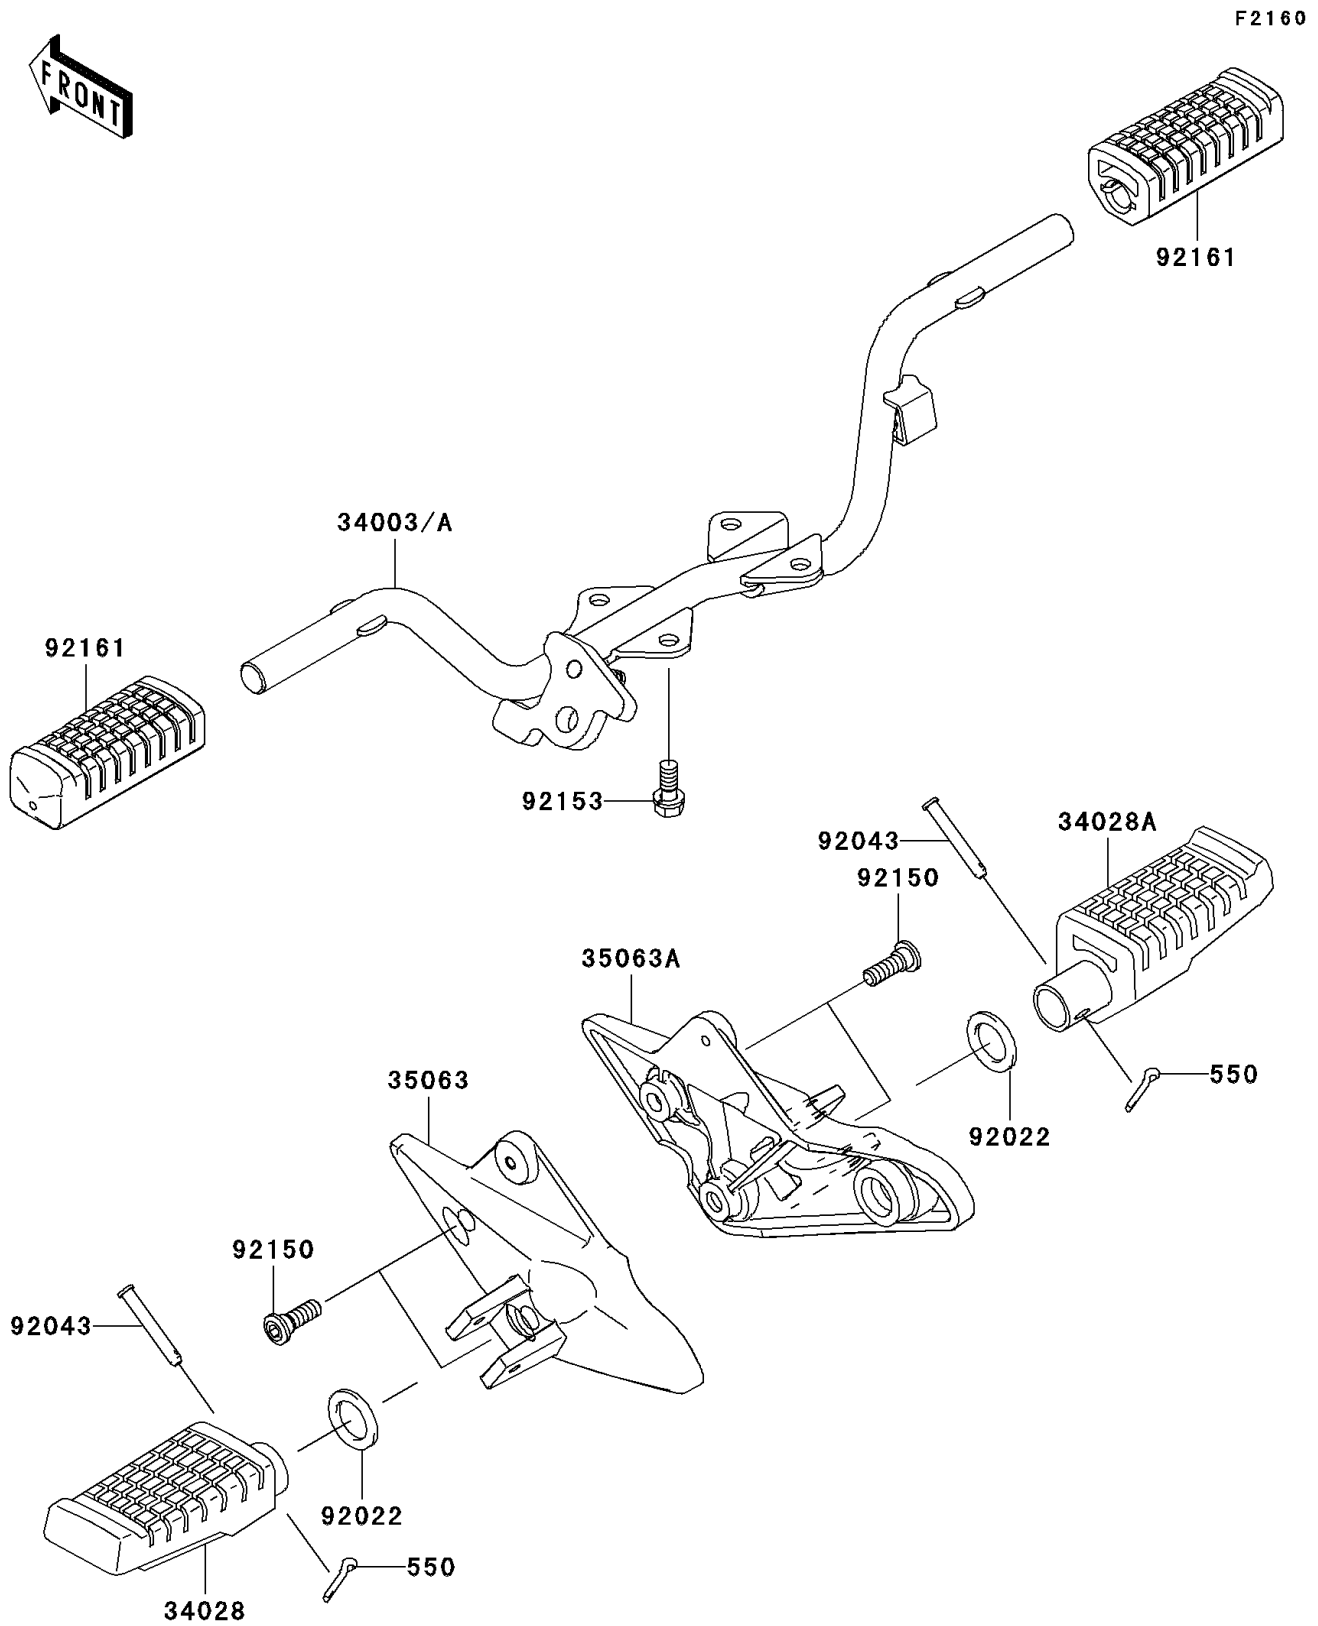

2010 Fury 125R

PARTS DIAGRAM

Footrests

2010 Fury 125R

PARTS LIST

Footrests

ITEM NAME	PART NUMBER	QUANTITY
PIN-COTTER,2.0X15 (Ref # 550)	550AA2015	2
HOLDER-STEP,FR (Ref # 34003A)	34003-0098	1
STEP,RR,LH (Ref # 34028)	34028-1349	1
STEP,RR,RH (Ref # 34028A)	34028-1350	1
STAY,RR,LH,P.SILVER (Ref # 35063)	35063-0629-458	1
STAY,RR,RH,P.SILVER (Ref # 35063A)	35063-0630-458	1
WASHER,20X30X2.3 (Ref # 92022)	92022-1568	2
PIN,6X37 (Ref # 92043)	92043-0045	2
BOLT,SOCKET,8X25 (Ref # 92150)	92150-1837	4
BOLT,8X20 (Ref # 92153)	92153-1940	4
DAMPER,STEP (Ref # 92161)	92161-0619	2