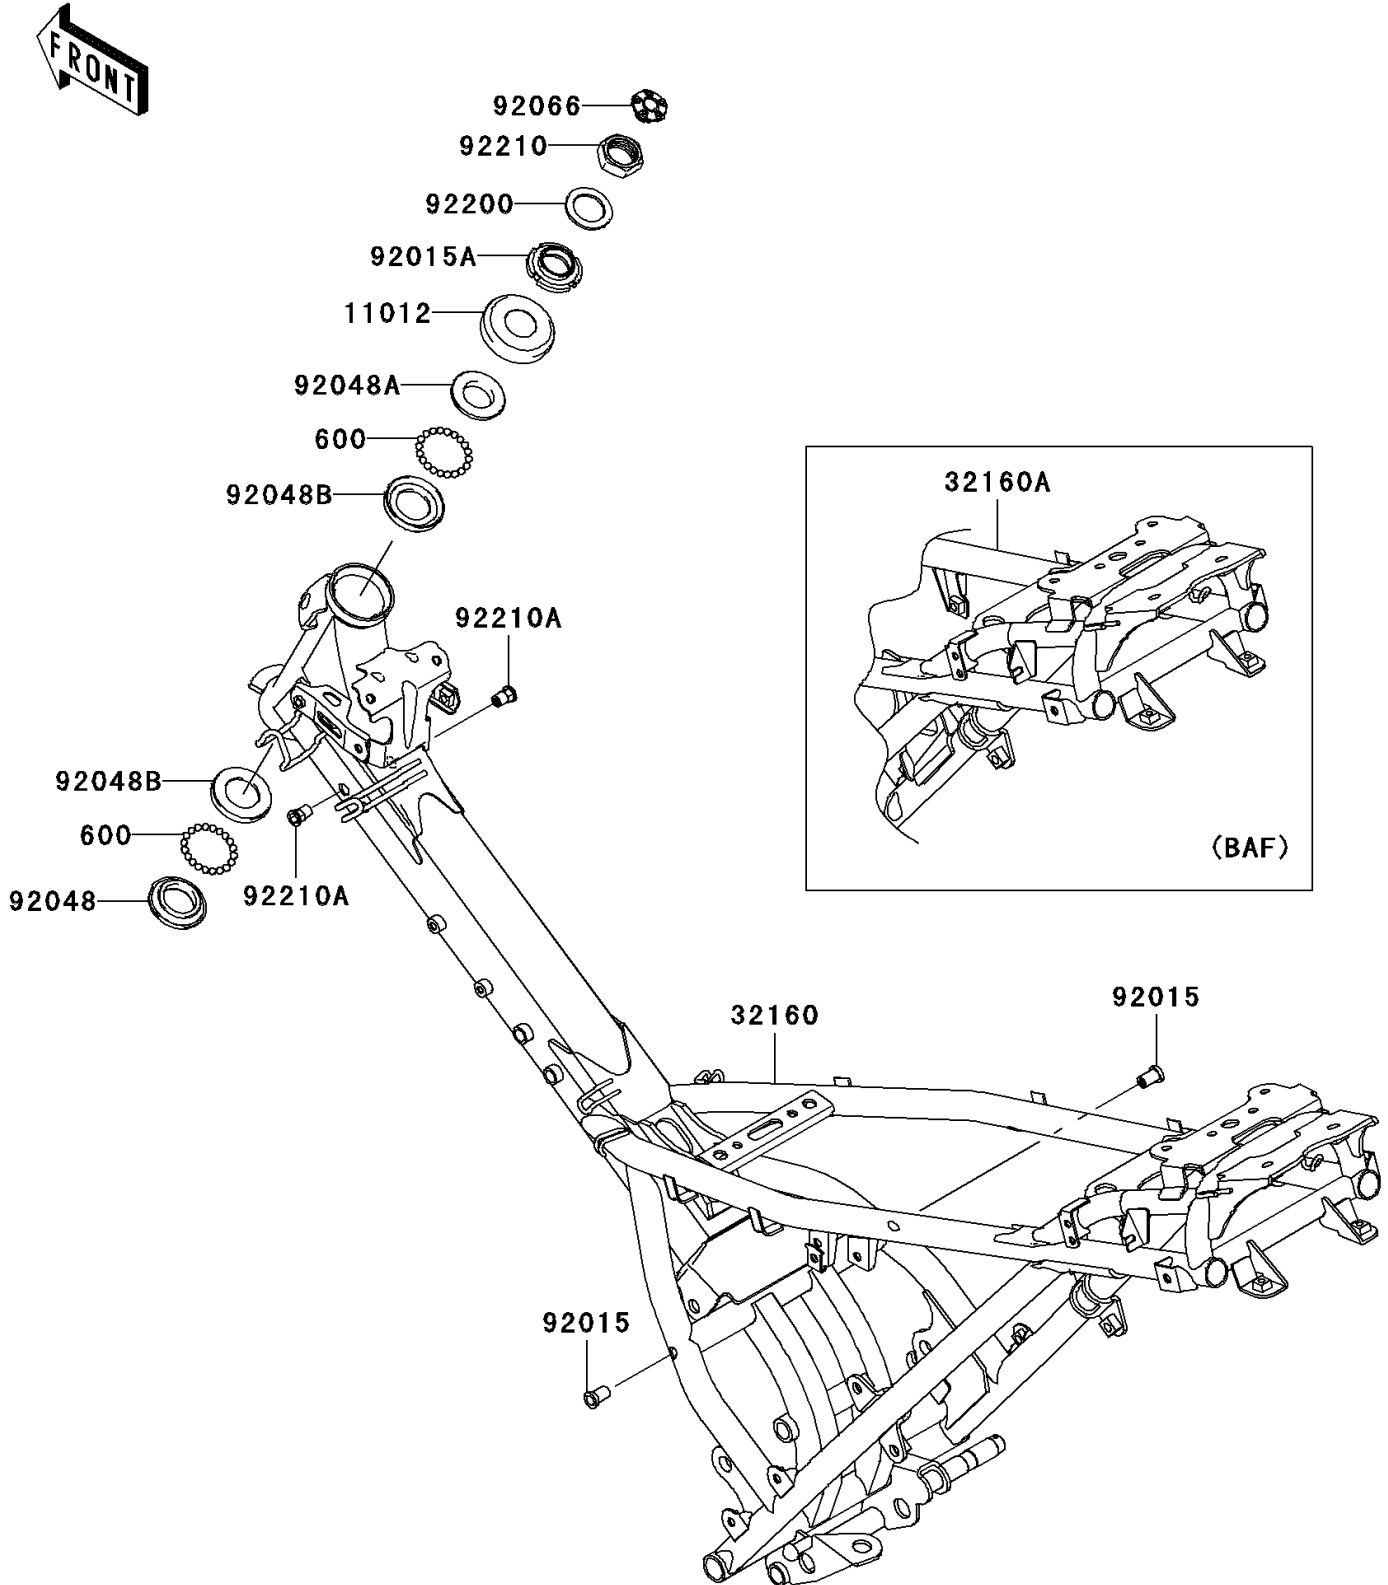

2010 Fury 125R

PARTS DIAGRAM

Frame

F2120

2010 Fury 125R

PARTS LIST

Frame

ITEM NAME	PART NUMBER	QUANTITY
BALL-STEEL,1/4" (Ref # 600)	600A0800	36
CAP,STEERING STEM (Ref # 11012)	11012-1788	1
FRAME-COMP (Ref # 32160A)	32160-0456	1
NUT,POP,6MM (Ref # 92015)	92015-1759	2
NUT,STEERING STEM LOCK,24MM (Ref # 92015A)	92015-1973	1
RACE,STEERING STEM BEARING (Ref # 92048)	92048-0013	1
RACE,STEERING STEM BEARING (Ref # 92048A)	92048-1087	1
RACE,STEERING STEM BEARING (Ref # 92048B)	92048-1089	2
PLUG (Ref # 92066)	92066-0126	1
WASHER,24.5X36X2.3 (Ref # 92200)	92200-0481	1
NUT,LOCK,24MM (Ref # 92210)	92210-0467	1
NUT,POP,6MM,L=15 (Ref # 92210A)	92210-1397	2